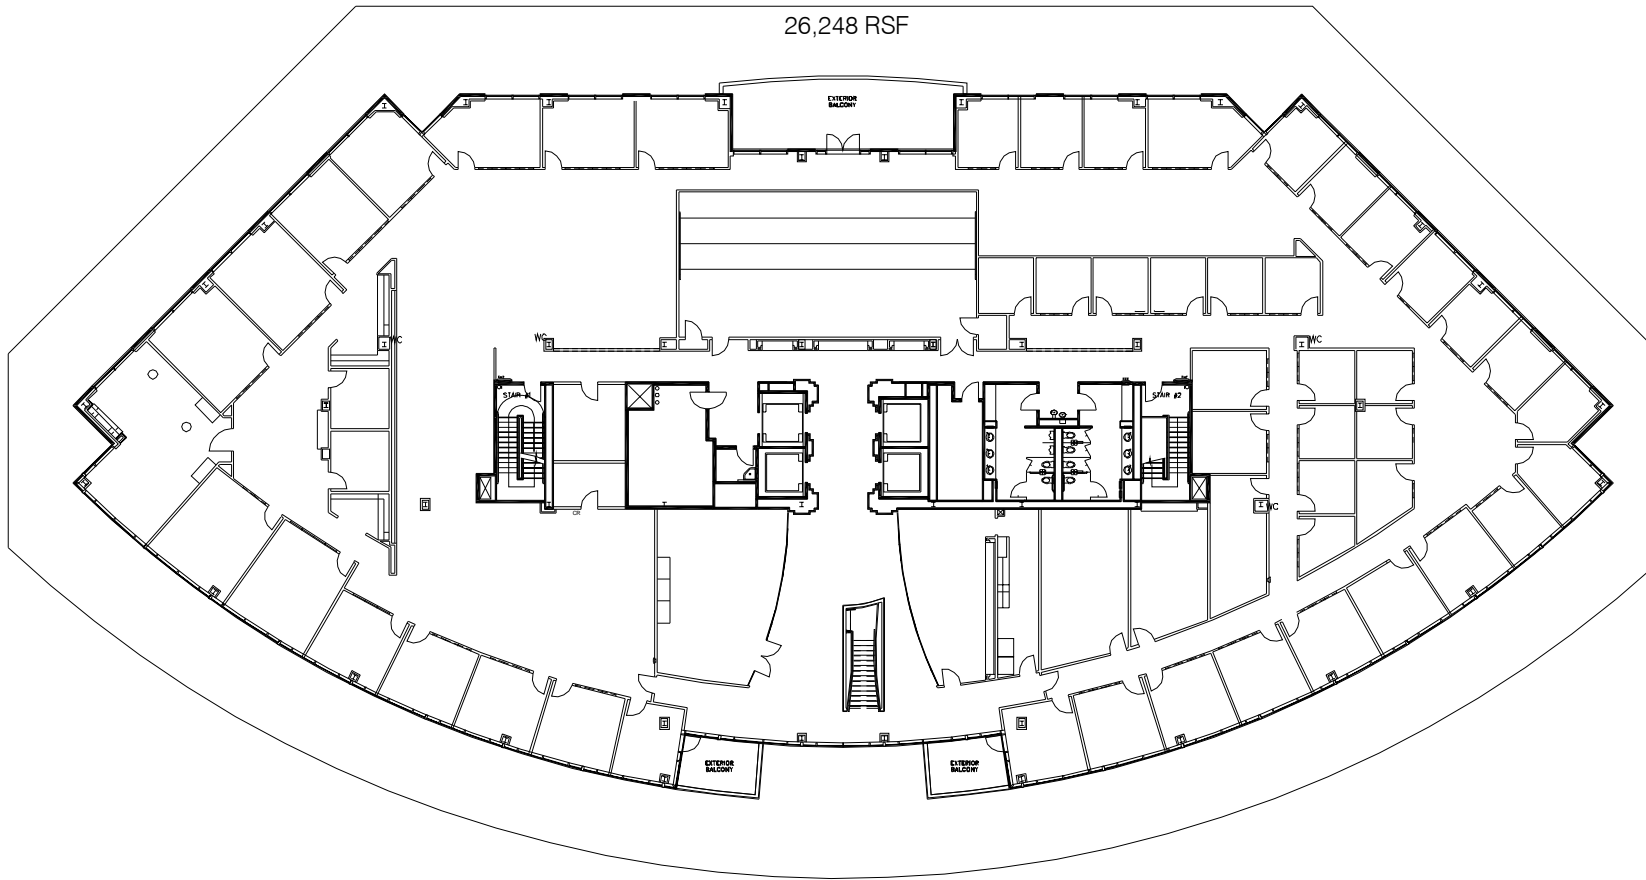

Harris Building

SUITE 1000
26,248 RSF

13024 Ballantyne Corporate Place

Level Ten

As Built

July 9, 2010

Not to Scale

13860 Ballantyne Corporate Place