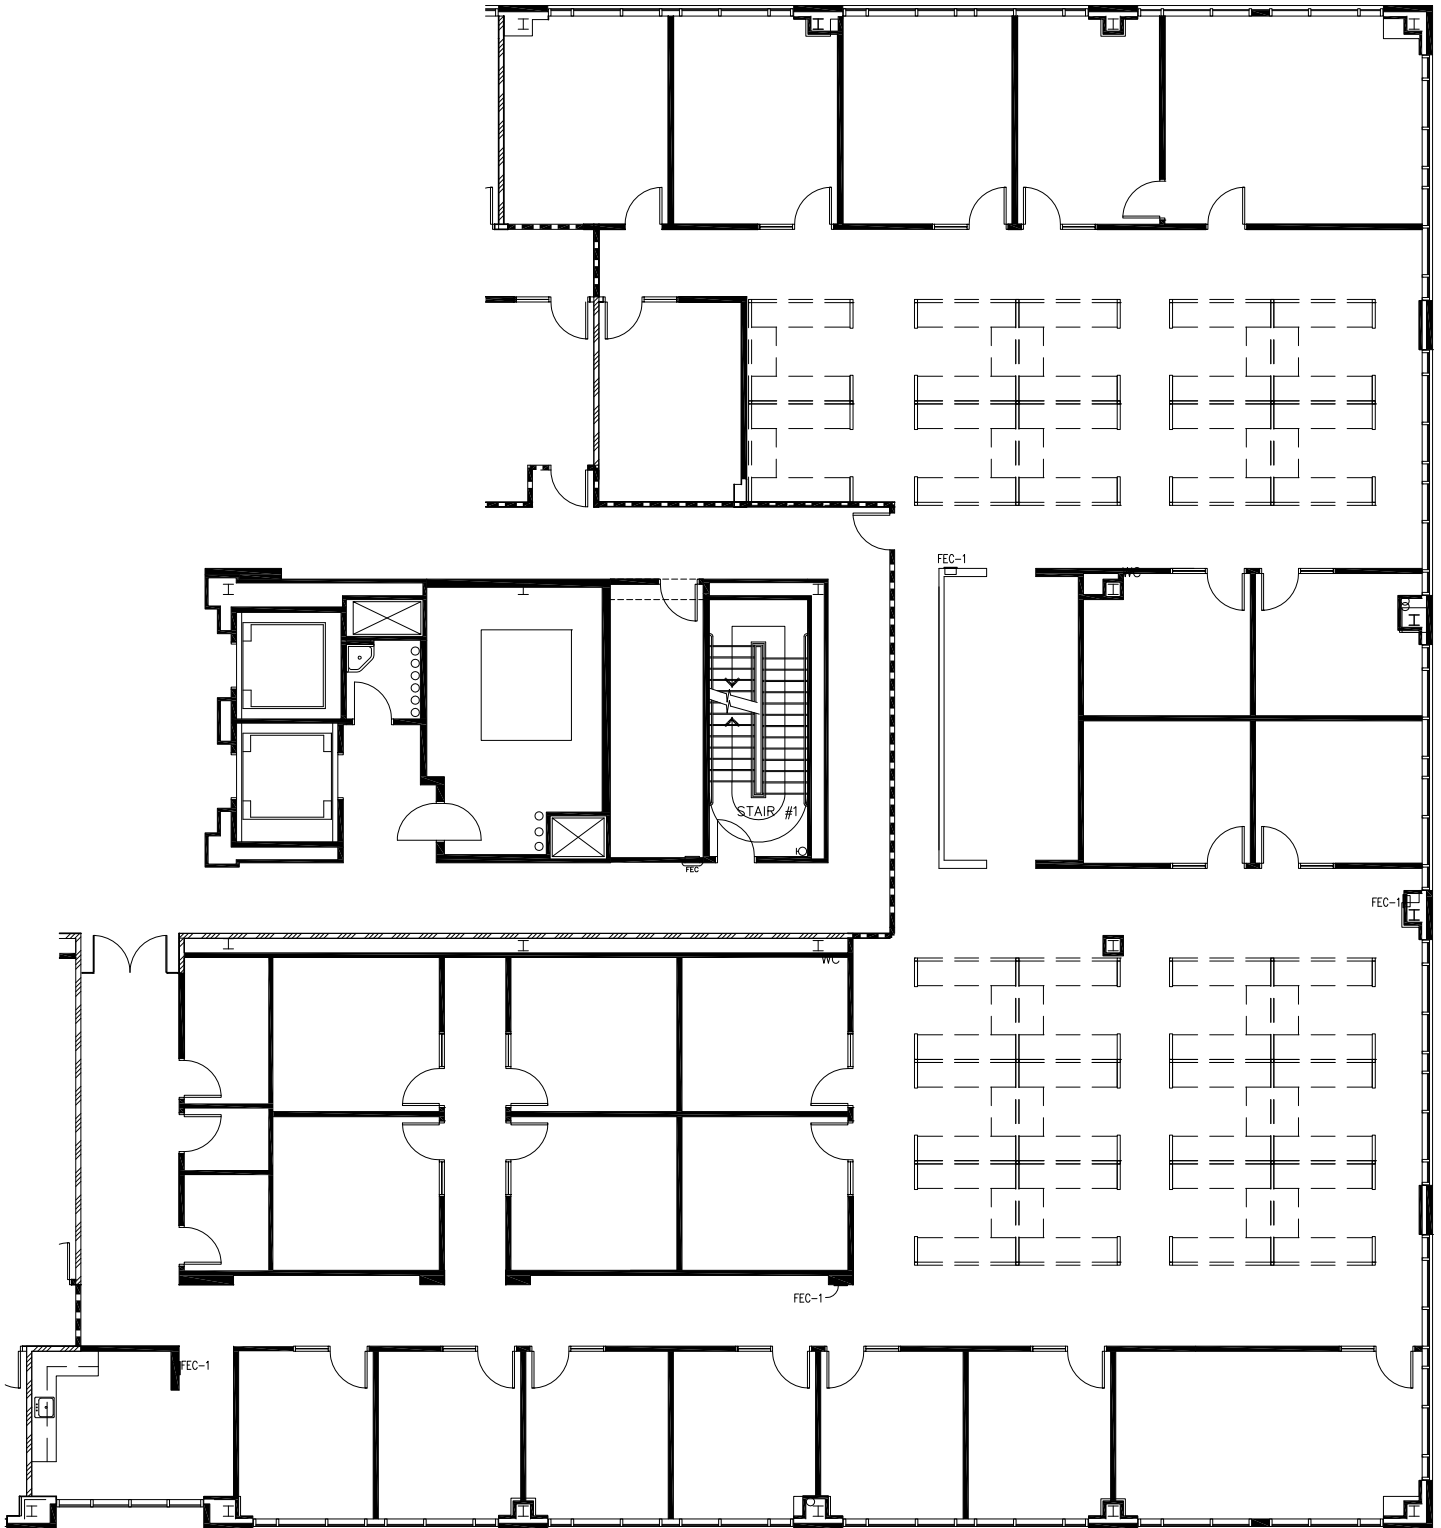

AVAILABLE
AS-BUILT PLAN - 1 OF 1
EVERETT- SUITE 650
9,609/ 11,445 RSF
NOT TO SCALE
DATE: MAY 11, 2017

KEY PLAN

NORTHWOOD
OFFICE

**SMITH
HARRIS**
DESIGN
associates