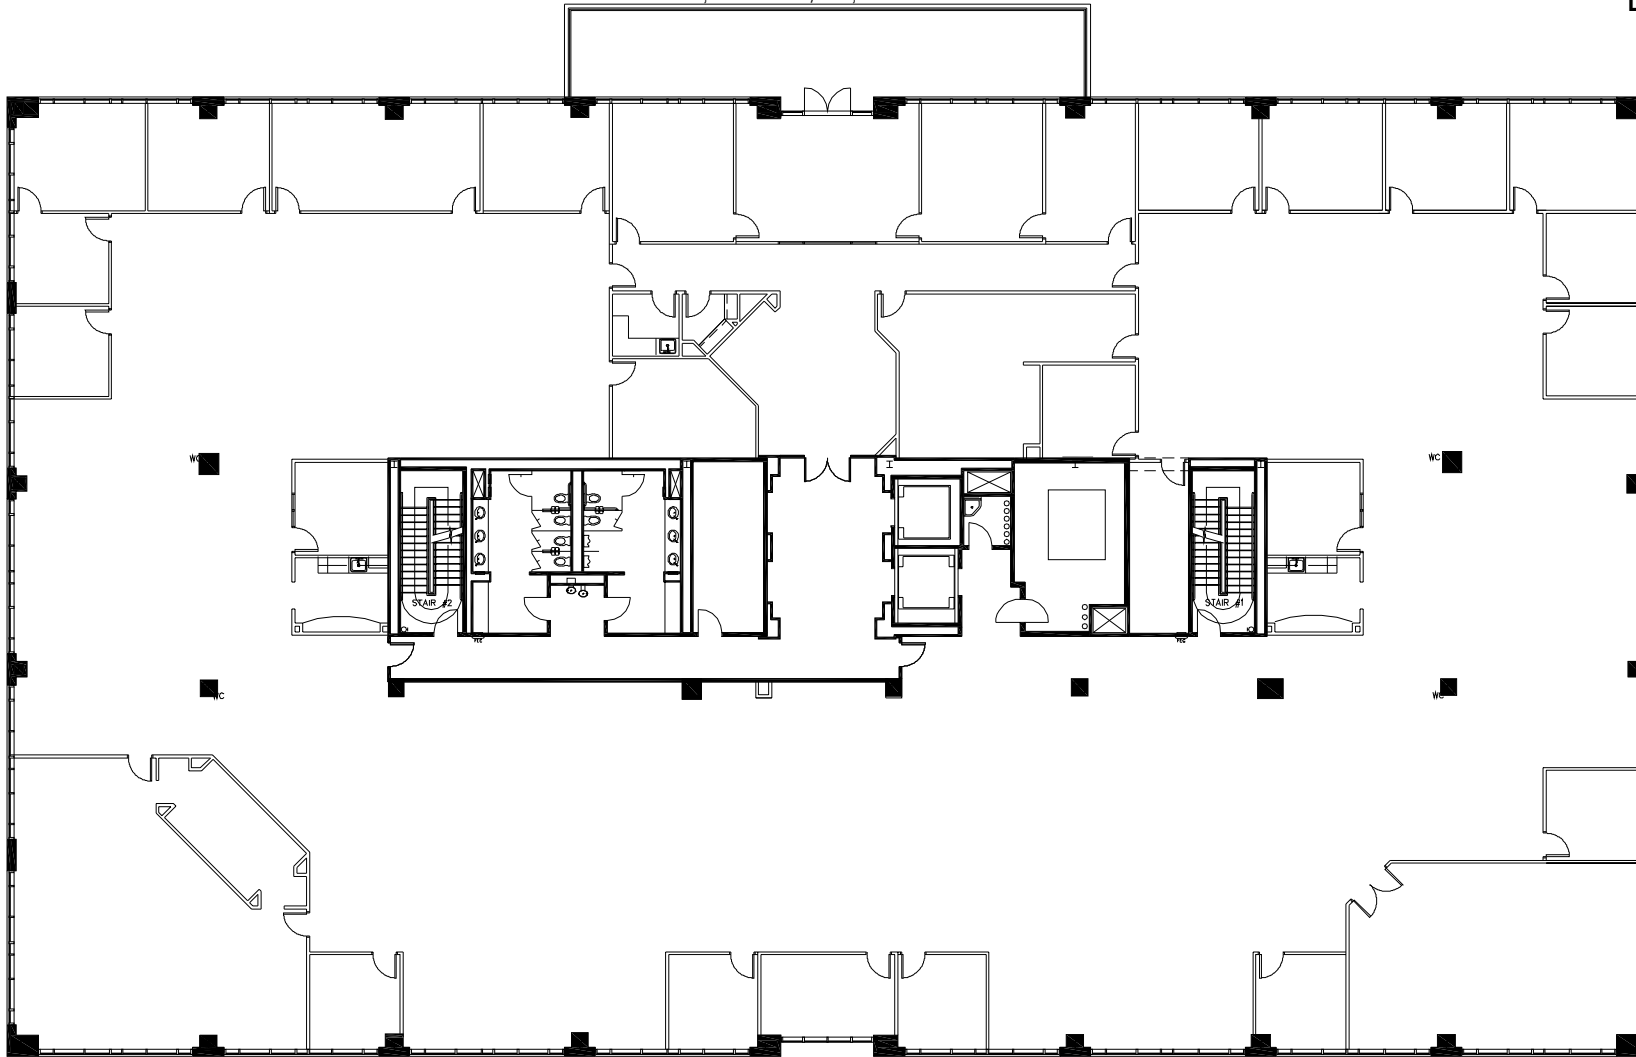

SUITE 300

23,801 USF / 26,181 RSF

Irby  
Building

11325 North  
Community House Rd

Level  
Three

As Built

July 9, 2010

Not to Scale