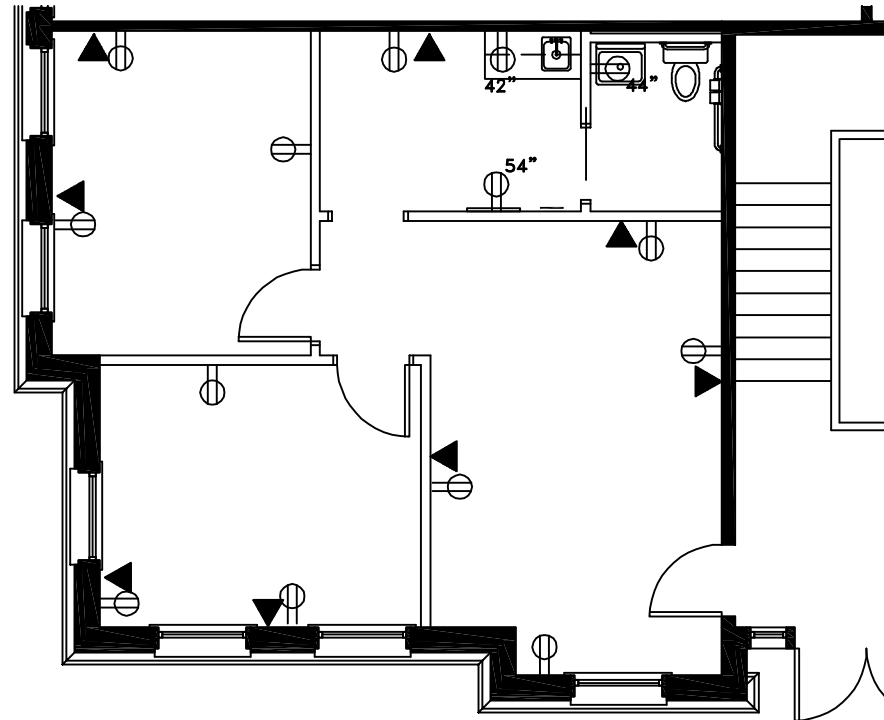

SUITE 100
AS BUILT - 1 OF 1
CORPORATE VILLA D - LEVEL ONE
700 USF
SCALE: 1/8" = 1'-0"
DATE: DECEMBER 3, 2009

KEY PLAN

Bissell
DEVELOPMENT

**SMITH
HARRIS
DESIGN**
associates