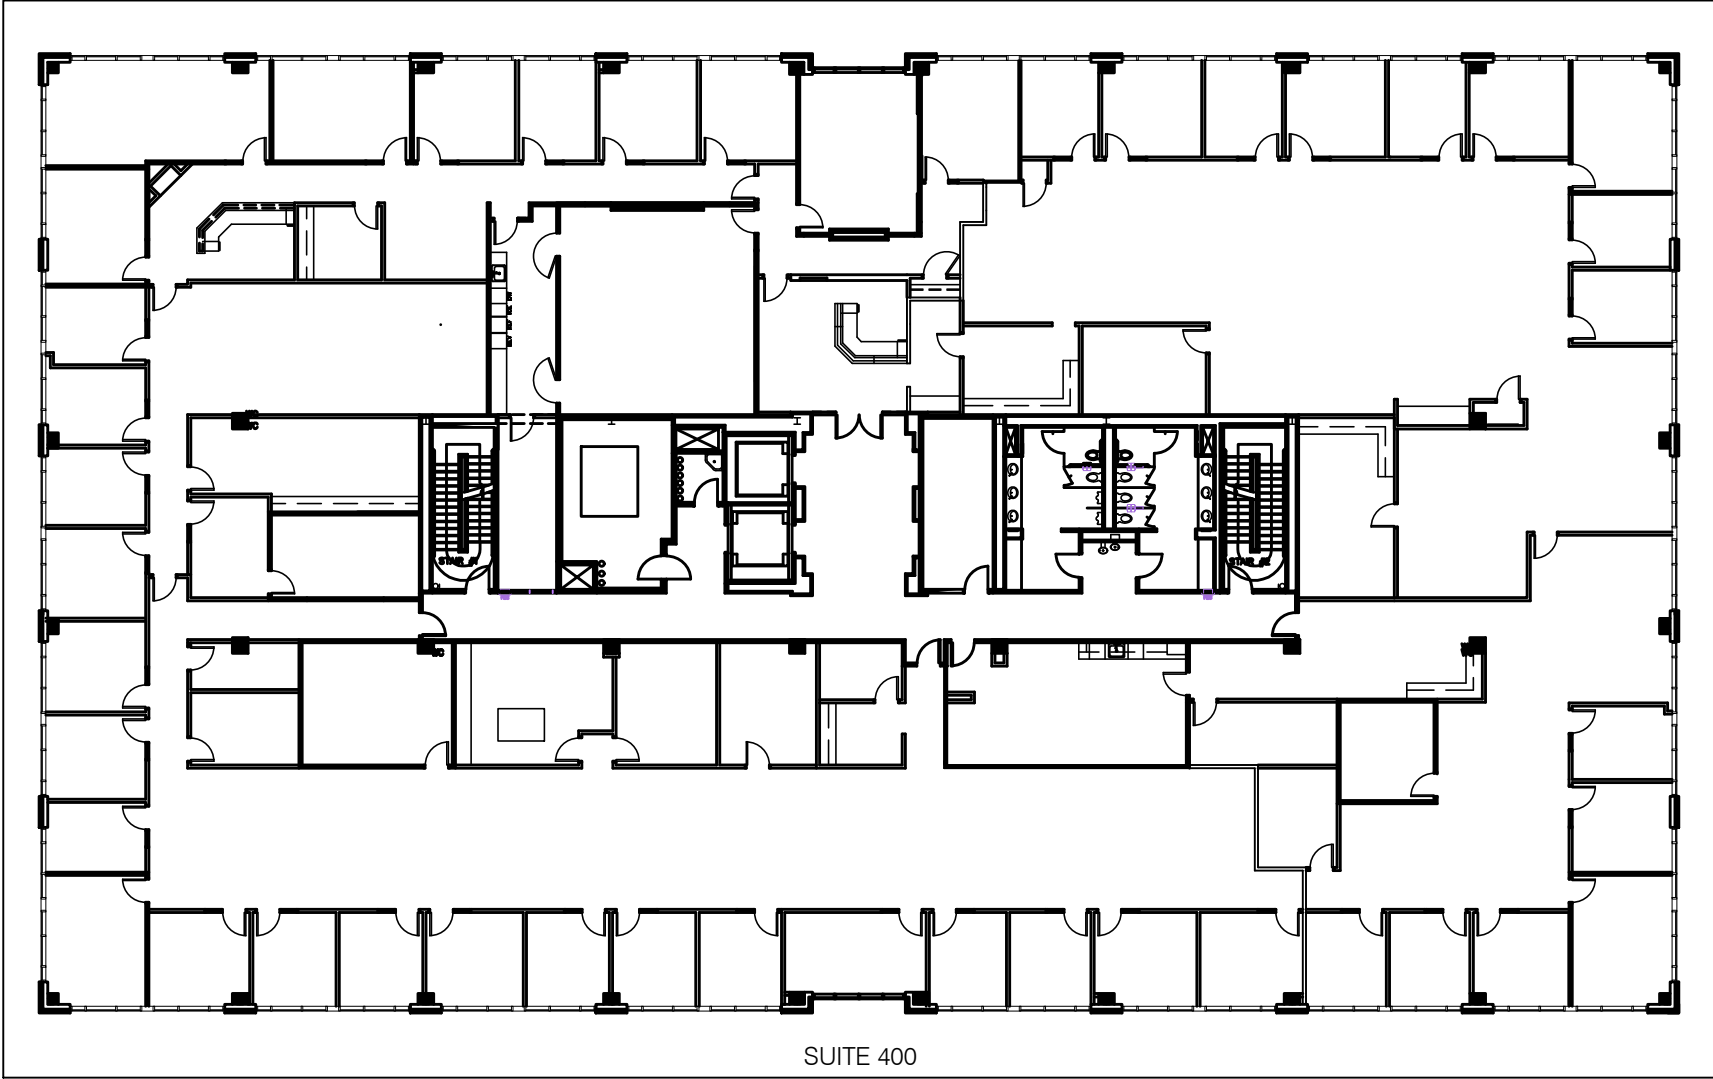

Hayes Building

11405 North
Community House Rd

Level
Four

As Built
Plan

6/16/2021

Not to Scale

NORTHWOOD
OFFICE

**SMITH
HARRIS**
DESIGN
associates

SUITE 400

23,811 USF / 26,430 RSF