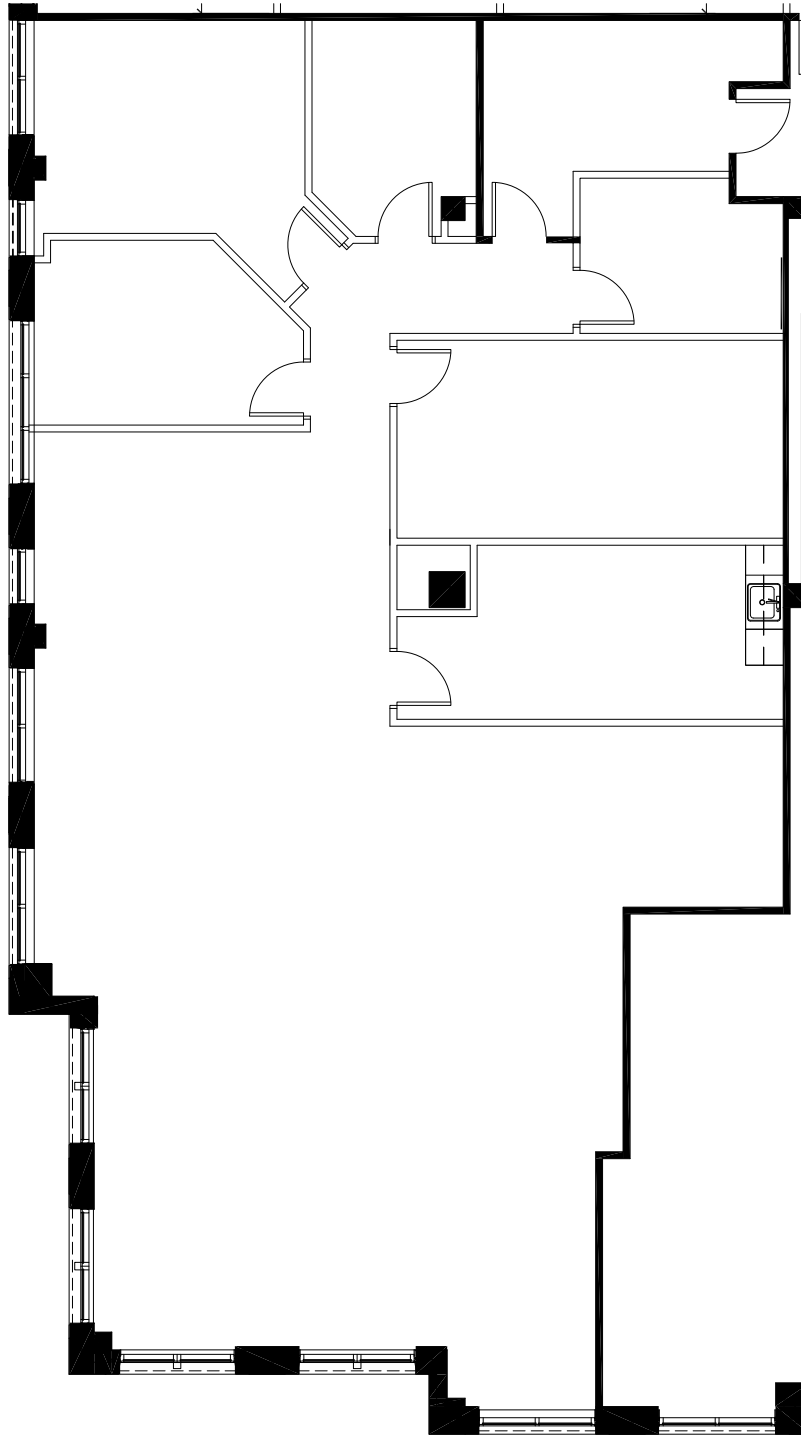

SUITE 430
AS BUILT - 1 OF 1
BRIXHAM GREEN ONE - LEVEL FOUR
2,870 USF / 3,300 RSF
SCALE: 3/32" = 1'-0"
DATE: APRIL 4, 2017

KEY PLAN

NORTHWOOD
OFFICE

**SMITH
HARRIS**
DESIGN
associates