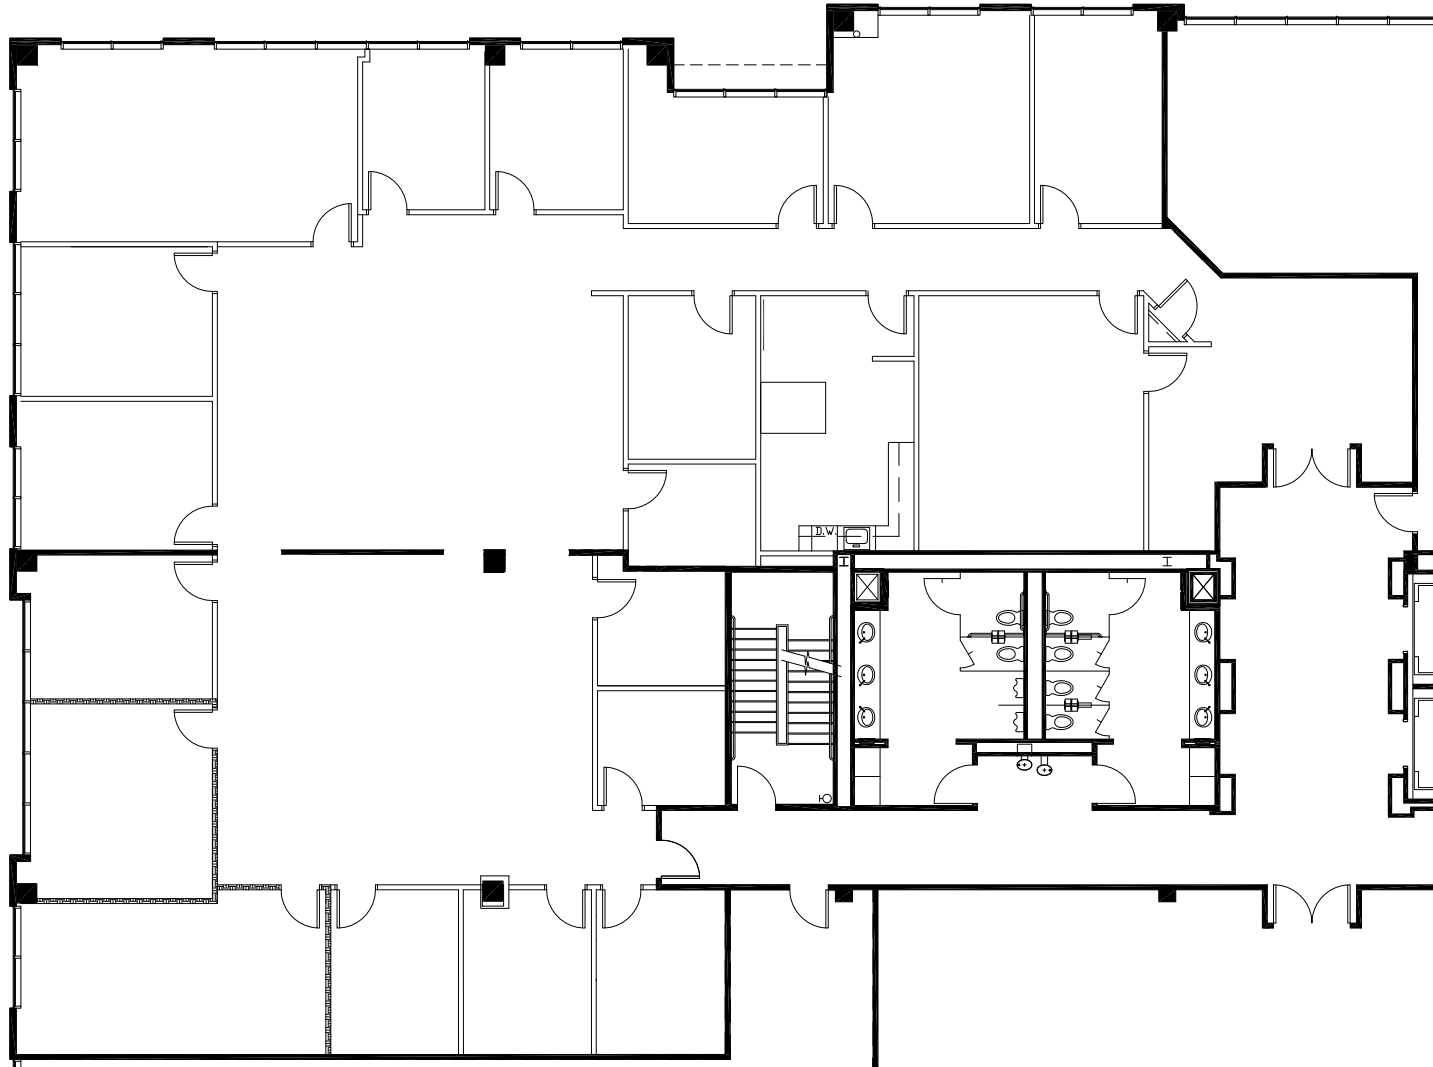

SUITE 400
AS BUILT - 1 OF 1
CULLMAN PARK - LEVEL FOUR
7,161 RSF
SCALE: NOT TO SCALE
DATE: OCTOBER 1, 2018

KEY PLAN

NORTHWOOD
OFFICE

**SMITH
HARRIS**
DESIGN
associates