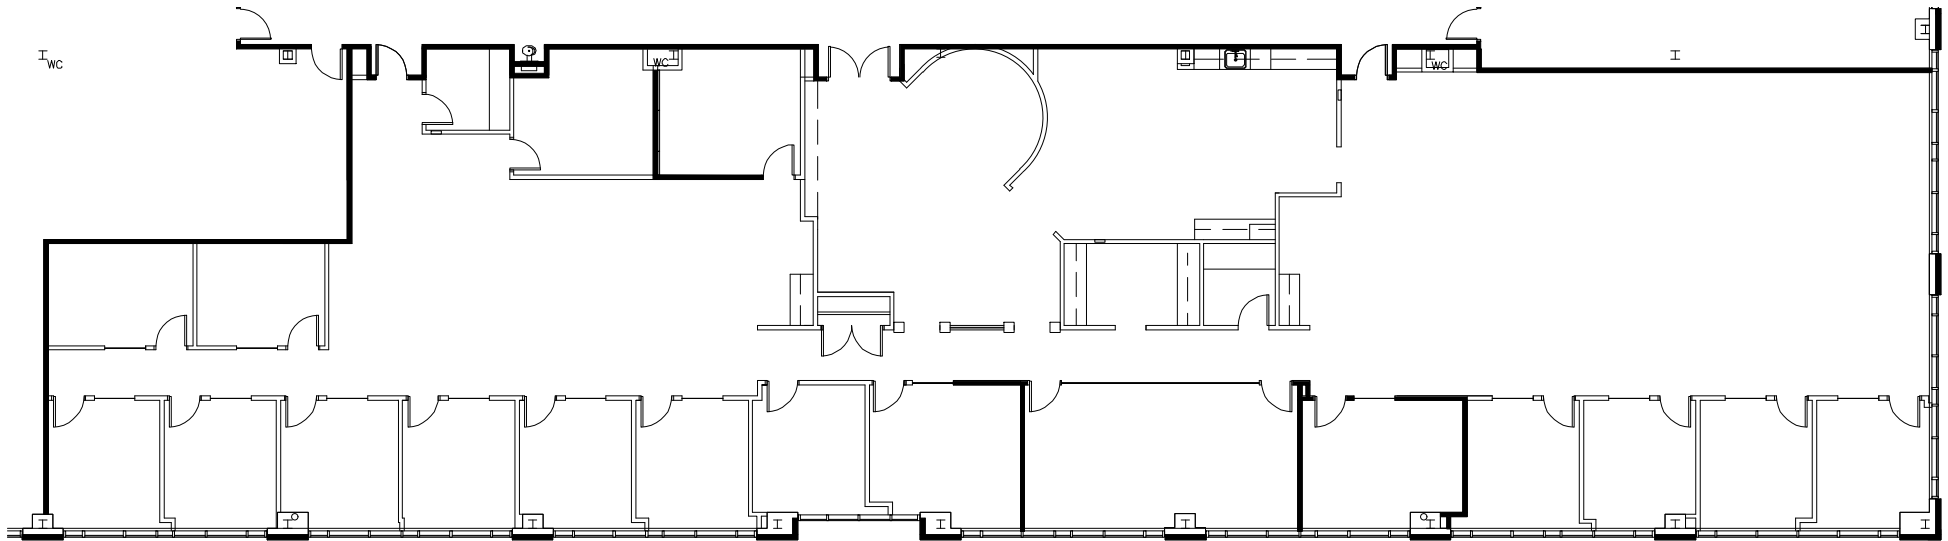

SUITE 550
AS BUILT - 1 OF 1
EVERETT BUILDING - LEVEL FIVE
8,128 USF / 9,428 RSF
NOT TO SCALE
DATE: JULY 8, 2019

KEY PLAN

NORTHWOOD
OFFICE

**SMITH
HARRIS**
DESIGN
associates