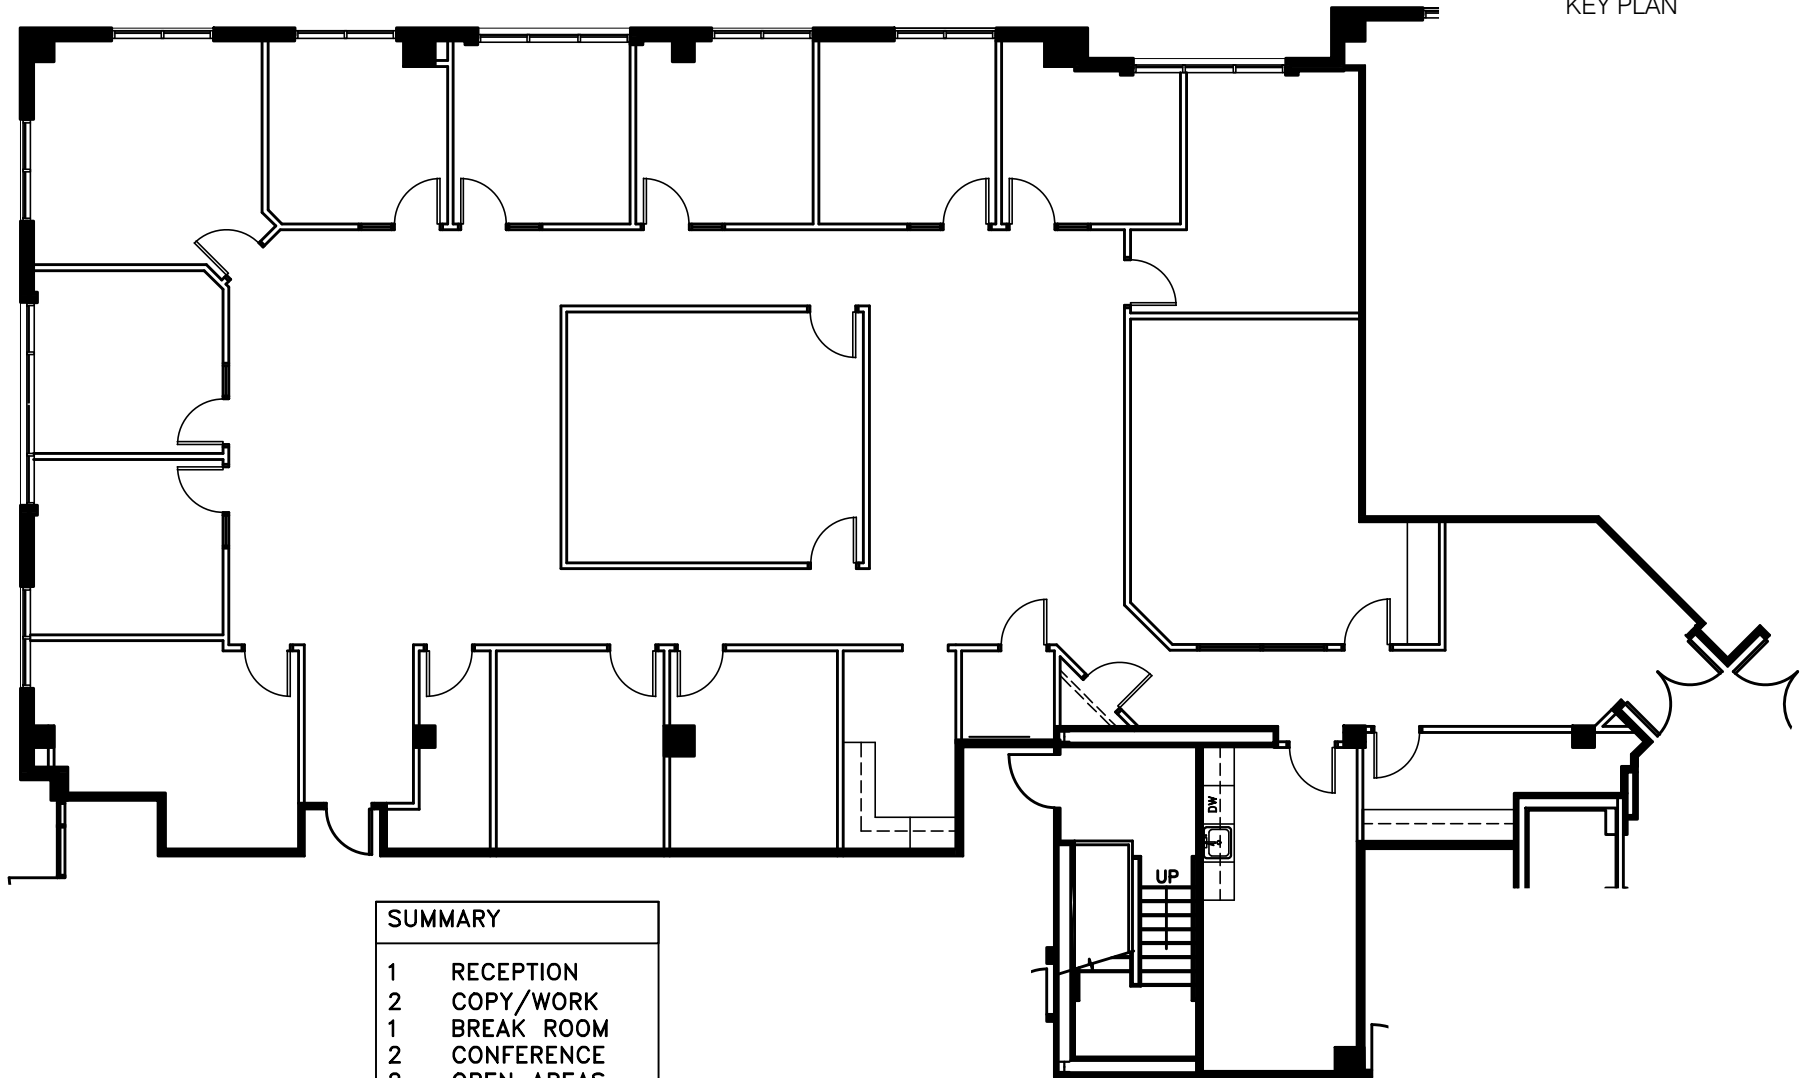

SUITE 150
AS BUILT - 1 OF 1
HALL BUILDING - LEVEL ONE
5,012 USF/ 5,814 RSF
NOT TO SCALE

KEY PLAN

SUMMARY	
1	RECEPTION
2	COPY/WORK
1	BREAK ROOM
2	CONFERENCE
2	OPEN AREAS
1	IT
2	STORAGE
12	PRIVATE OFFICE