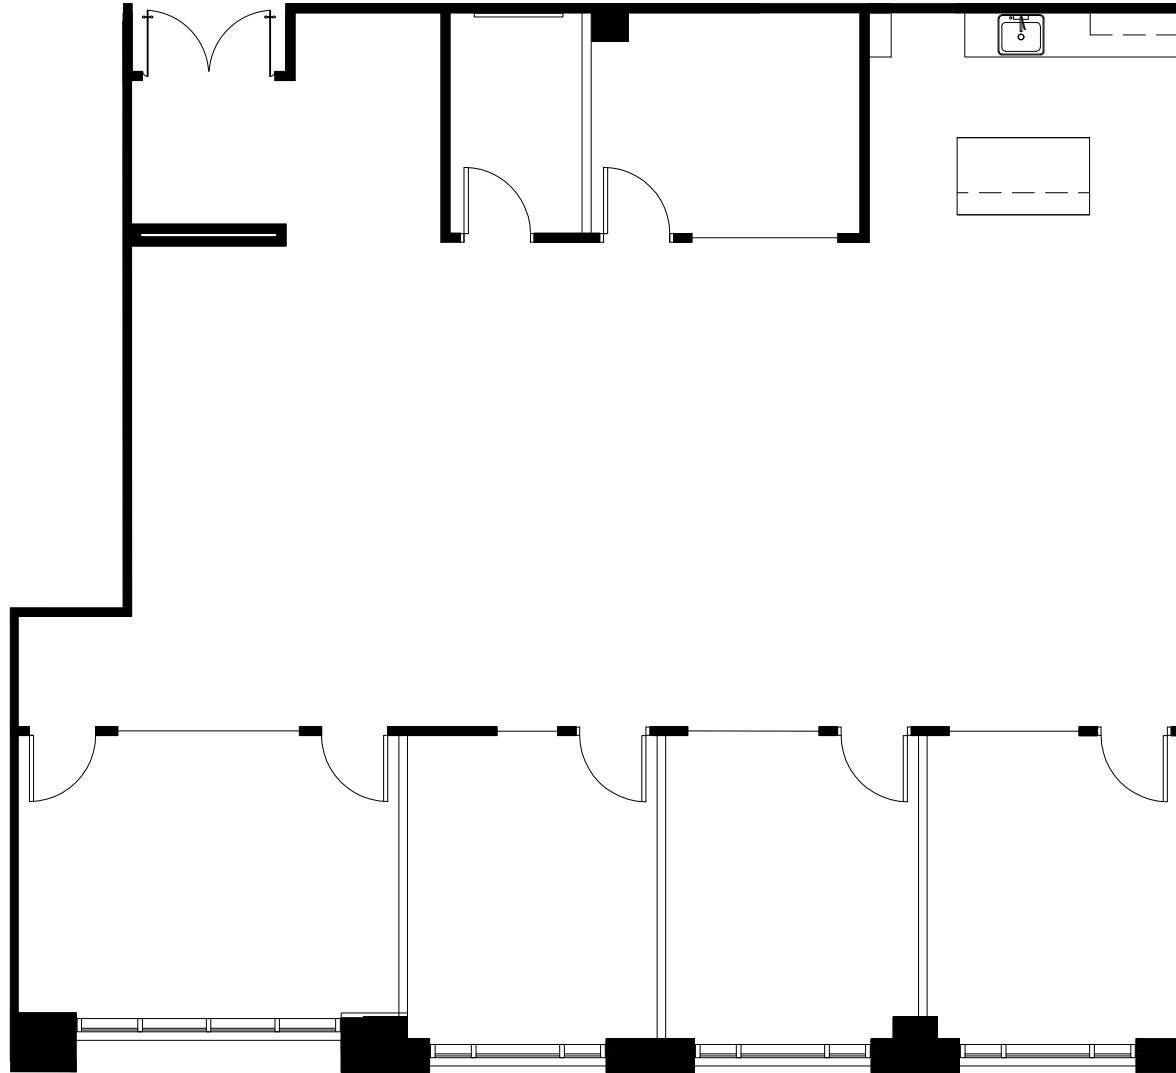

# SUITE 200

HAYES - FLOOR 2

11405 North Community House Road

2,699 RSF

Scale: 1/8" = 1'0"

KEY PLAN