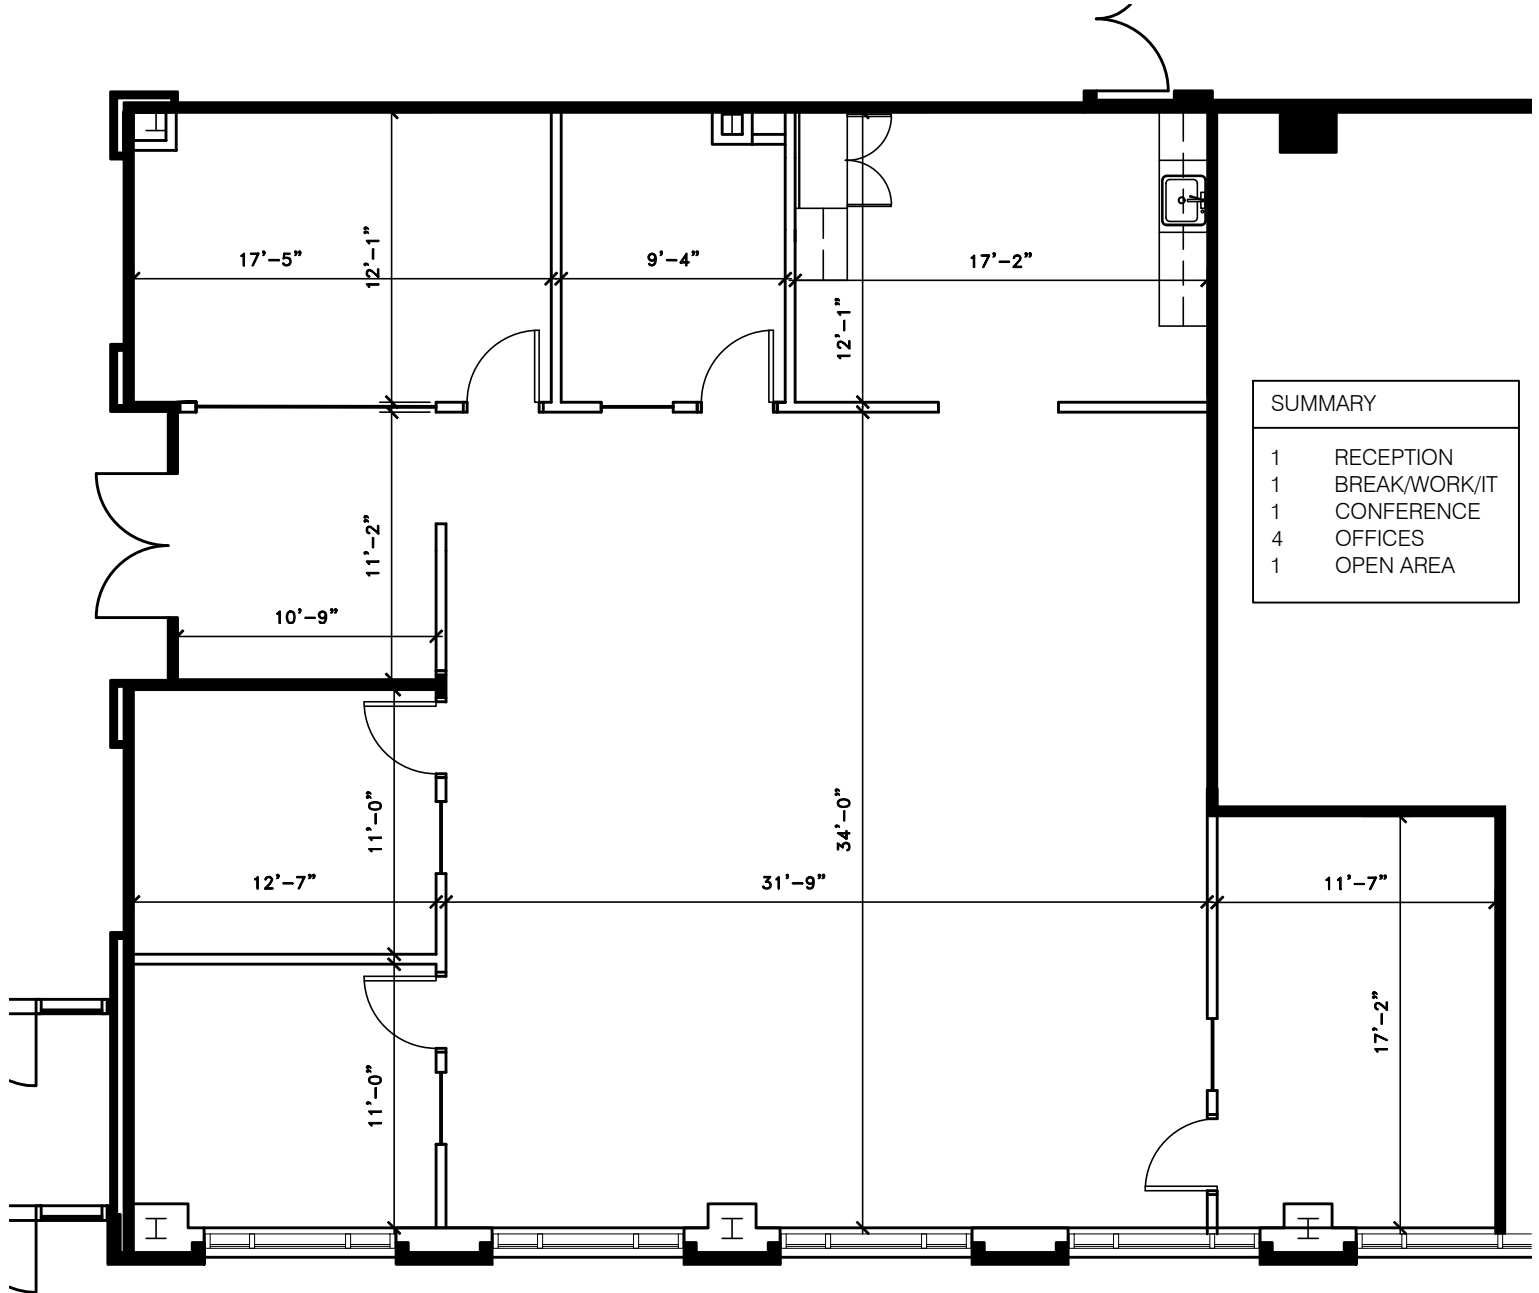

SUITE 150
 AS BUILT - 1 OF 1
 IRBY BUILDING - LEVEL ONE
 2,323 USF / 2,695 RSF
 SCALE: 1/8" = 1'-0"
 DATE: OCTOBER 5, 2021

KEY PLAN

SUMMARY	
1	RECEPTION
1	BREAK/WORK/IT
1	CONFERENCE
4	OFFICES
1	OPEN AREA