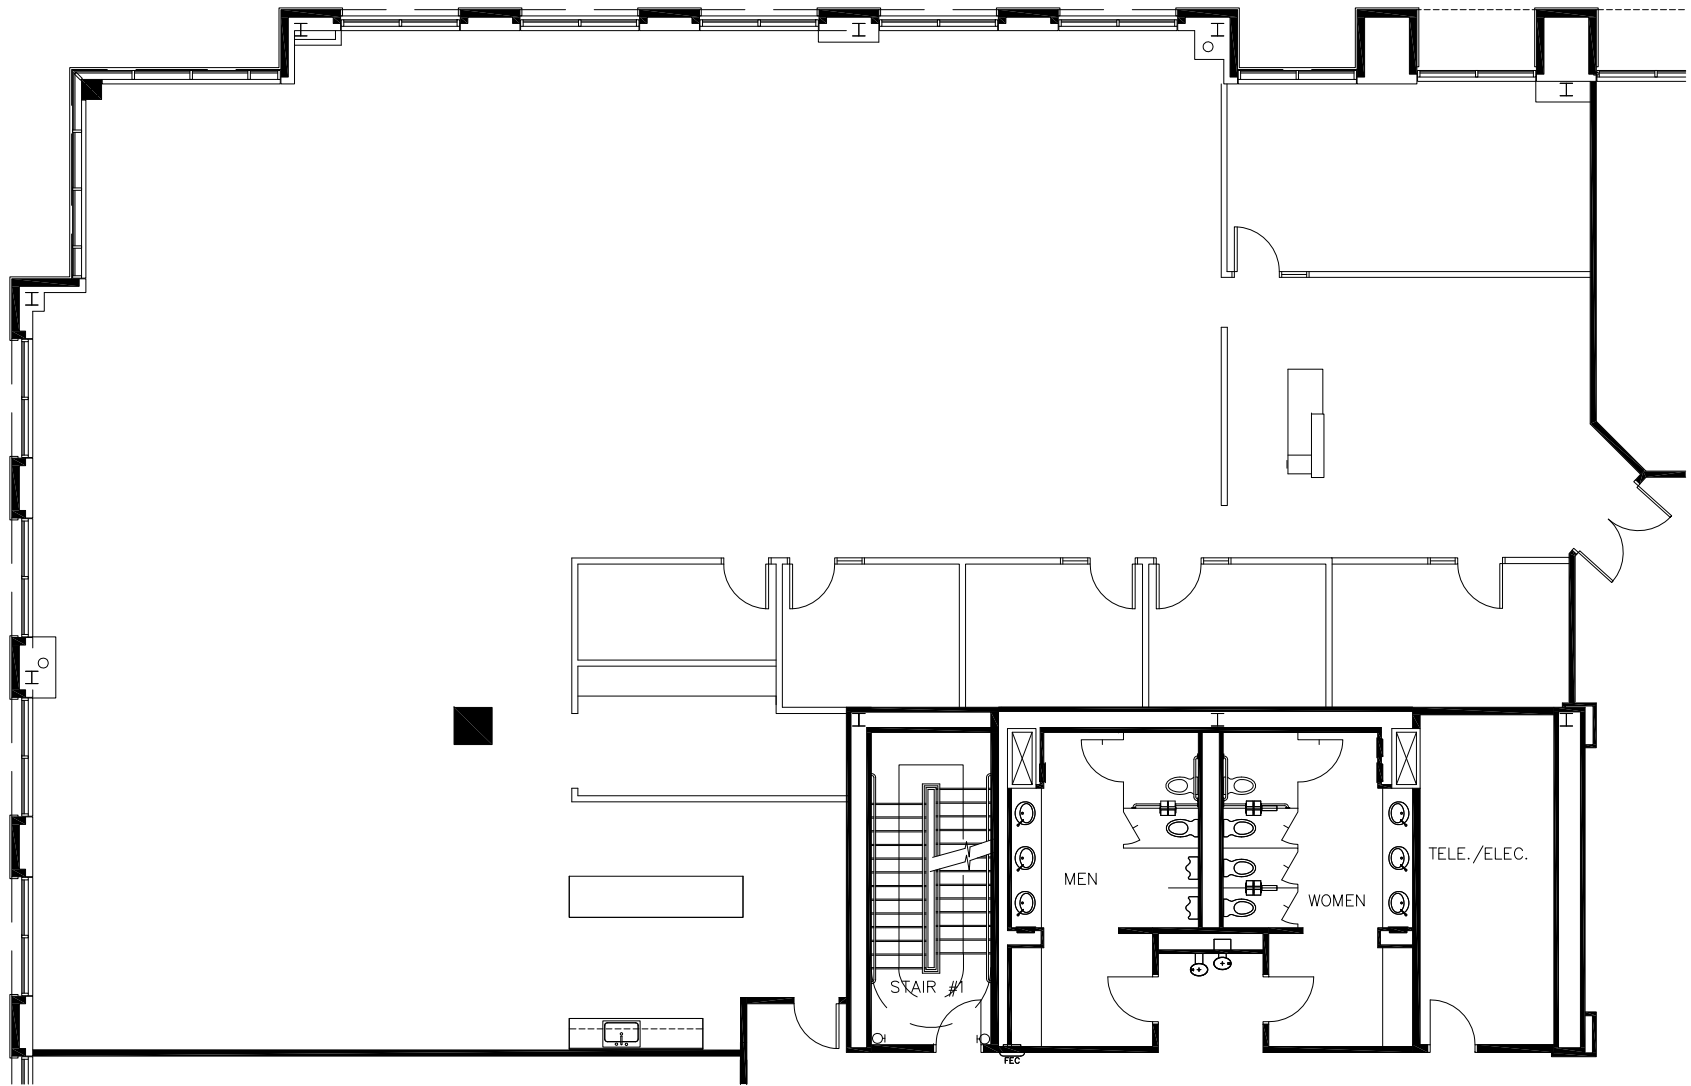

SUITE 225  
AS BUILT - 1 OF 1  
CRAWFORD BUILDING - LEVEL TWO  
6,885 RSF  
NOT TO SCALE  
DATE: OCTOBER 15, 2018

KEY PLAN

**NORTHWOOD**  
OFFICE

**SMITH  
HARRIS**  
**DESIGN**  
associates