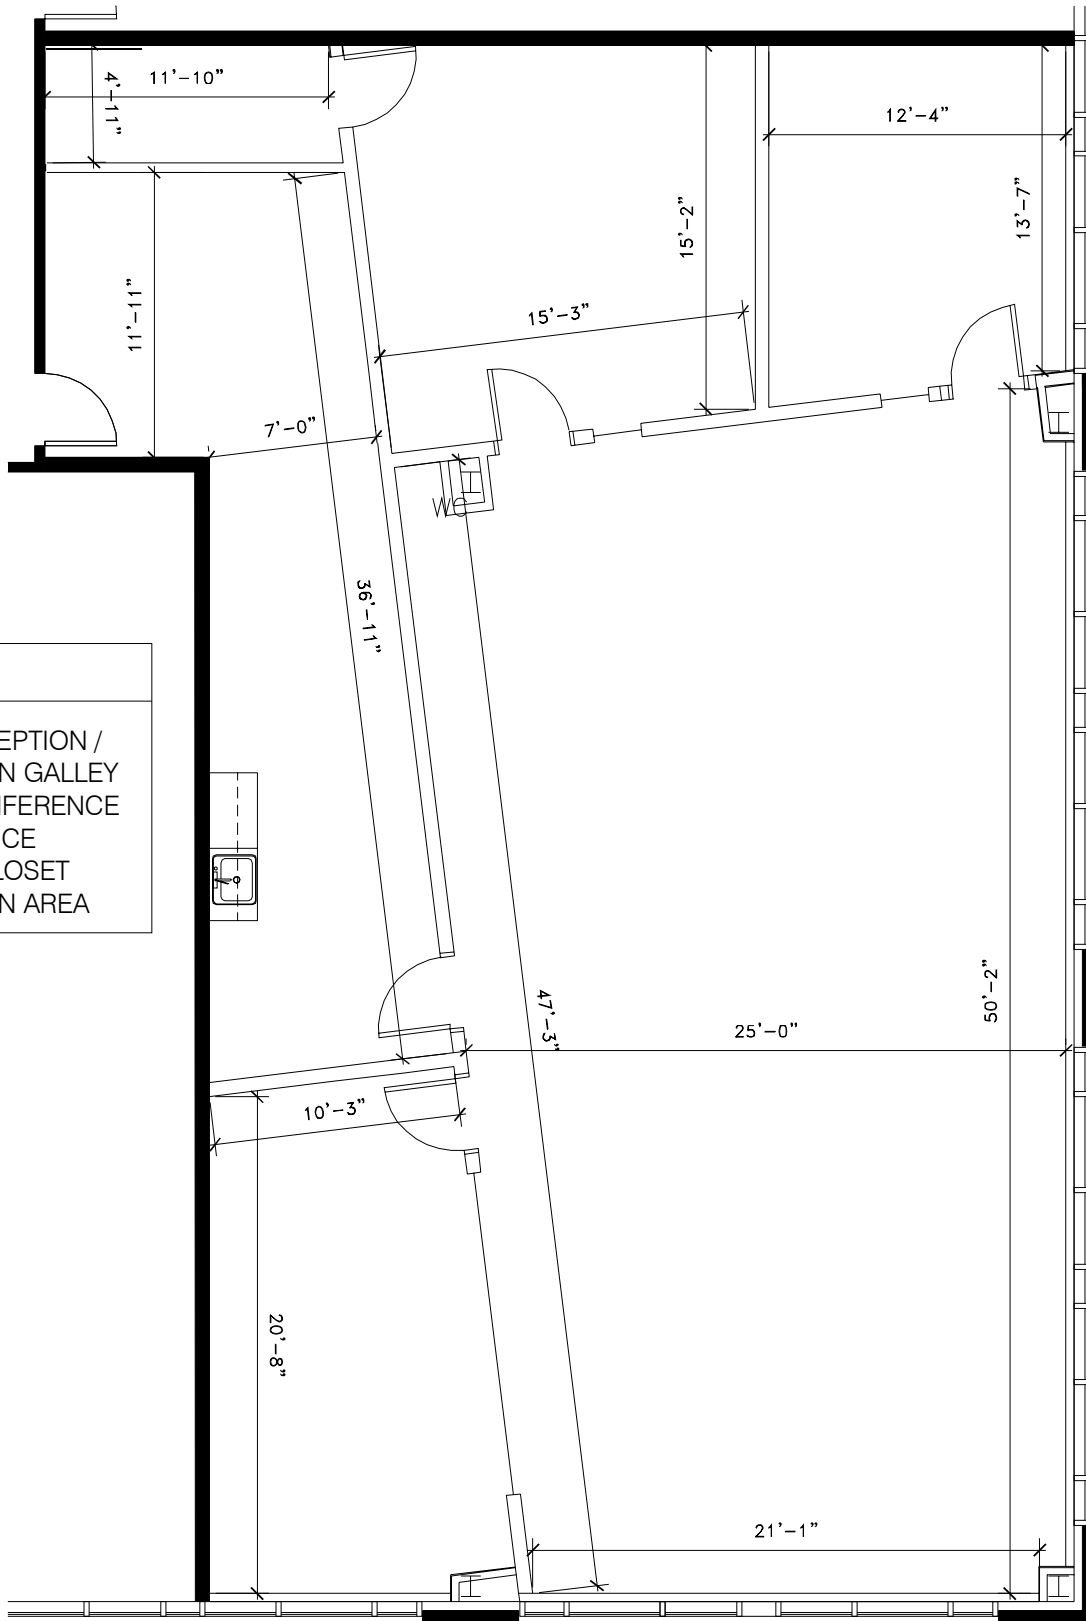

SUITE 420
 AS BUILT - 1 OF 1
 IRBY BUILDING - LEVEL FOUR
 2,517 USF / 2,920 RSF
 SCALE: 1/8" = 1'-0"
 DATE: MARCH 29, 2021

KEY PLAN

SUMMARY	
1	RECEPTION / OPEN GALLEY
1	CONFERENCE
2	OFFICE
1	IT CLOSET
1	OPEN AREA