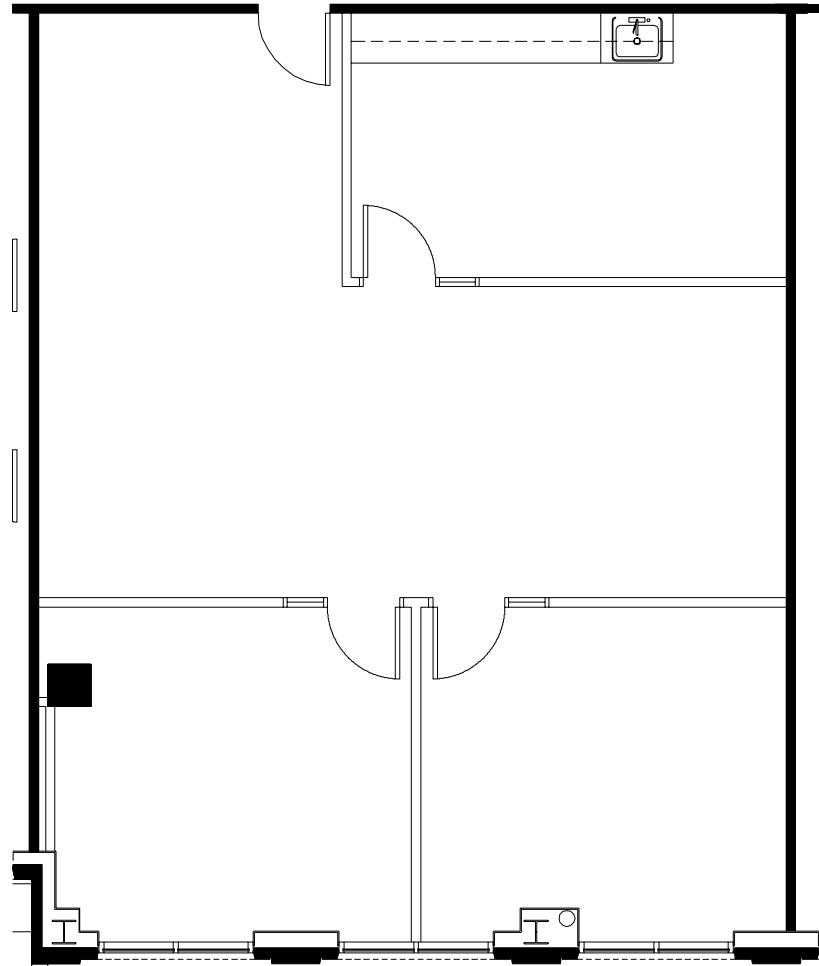

SUITE 425
AS BUILT - 1 OF 1
BRIXHAM GREEN THREE - LEVEL FOUR
1,217 USF / 1,400 RSF
SCALE: 1/8"=1'-0"
DATE: APRIL 19, 2017

KEY PLAN

NORTHWOOD
OFFICE

**SMITH
HARRIS**
DESIGN
associates