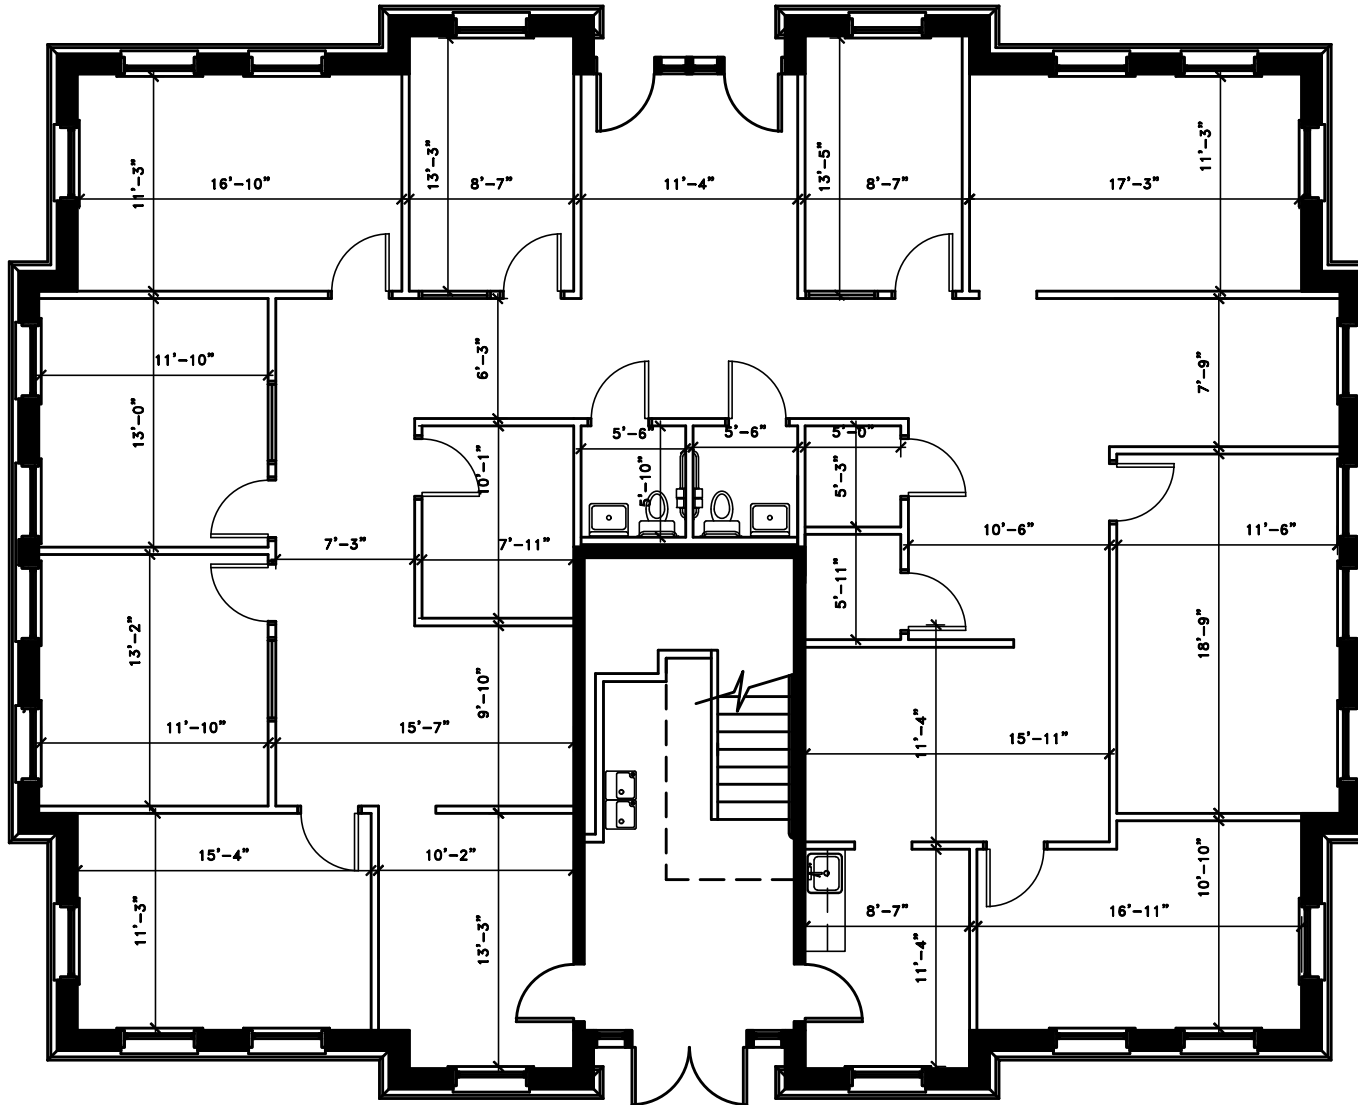

SUITE 100
 AS BUILT - 1 OF 1
 CORPORATE VILLA F - LEVEL ONE
 3,146 RSF
 NOT TO SCALE
 DATE: FEBRUARY 9, 2021

SUMMARY	
1	RECEPTION
7	PRIVATE OFFICE
1	IT ROOM
2	STORAGE
2	RESTROOMS
1	CONFERENCE
5	OPEN AREAS
1	BREAK