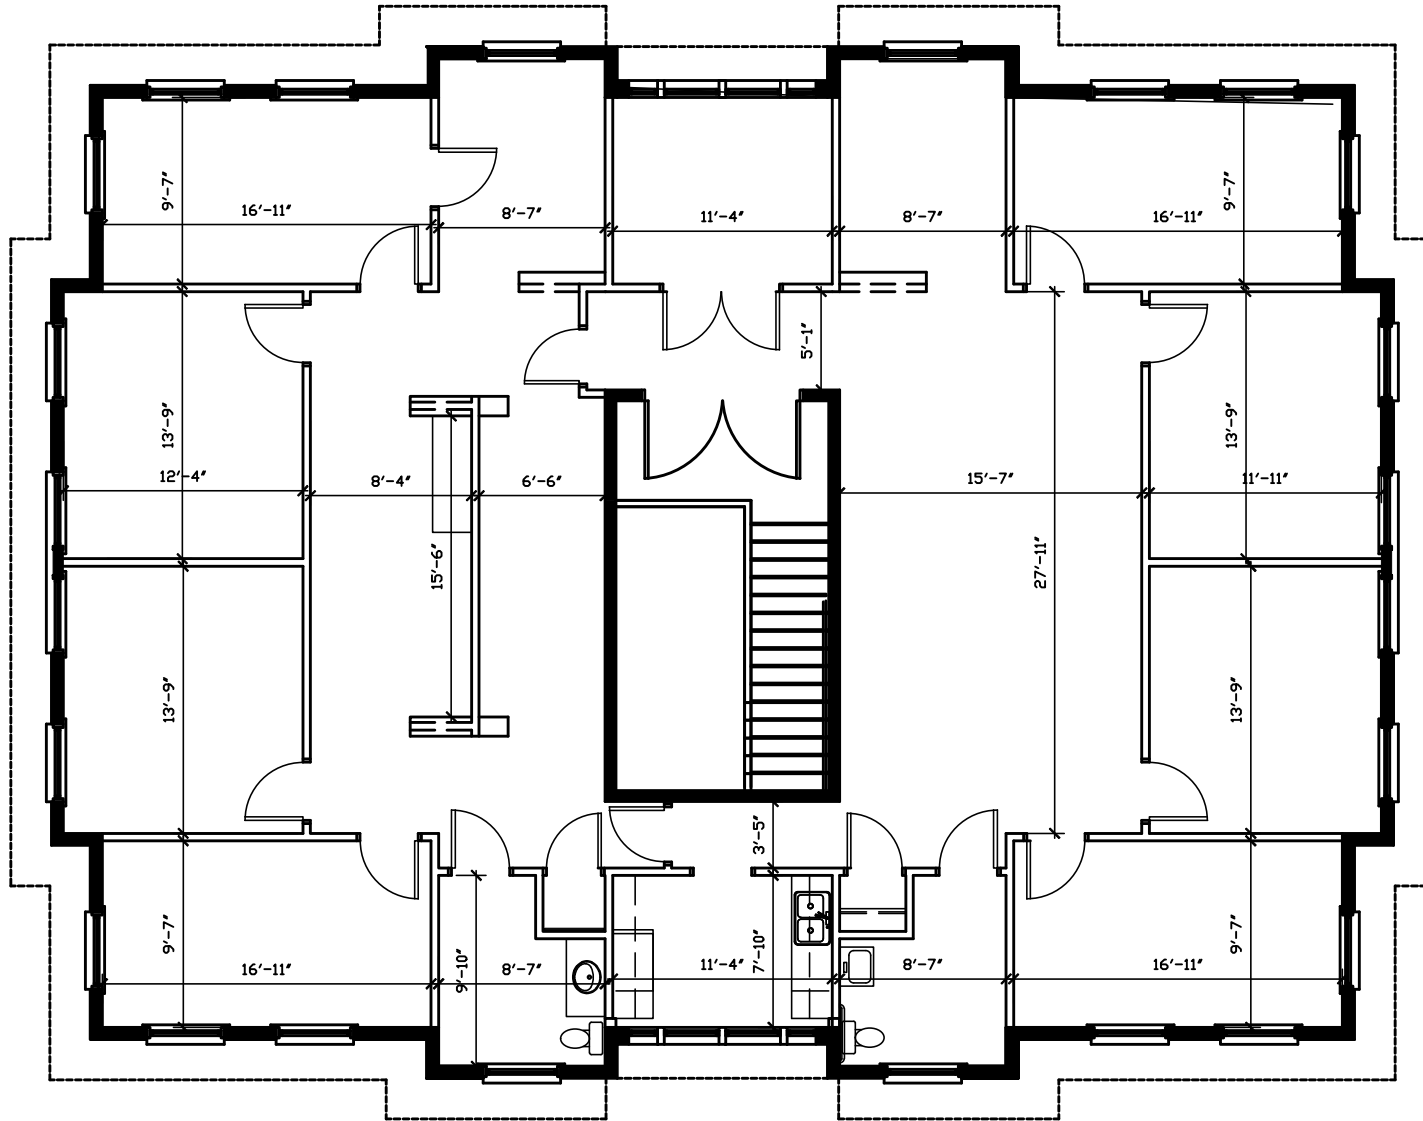

SUITE 200
 AS BUILT - 1 OF 1
 CORPORATE VILLA A - LEVEL TWO
 3,424 RSF
 NOT TO SCALE
 DATE: FEBRUARY 9, 2021

SUMMARY	
1	RECEPTION
2	ADMIN
8	PRIVATE OFFICE
2	OPEN AREA
2	RESTROOMS
1	WORK/BREAK
1	IT CLOSET
1	STORAGE