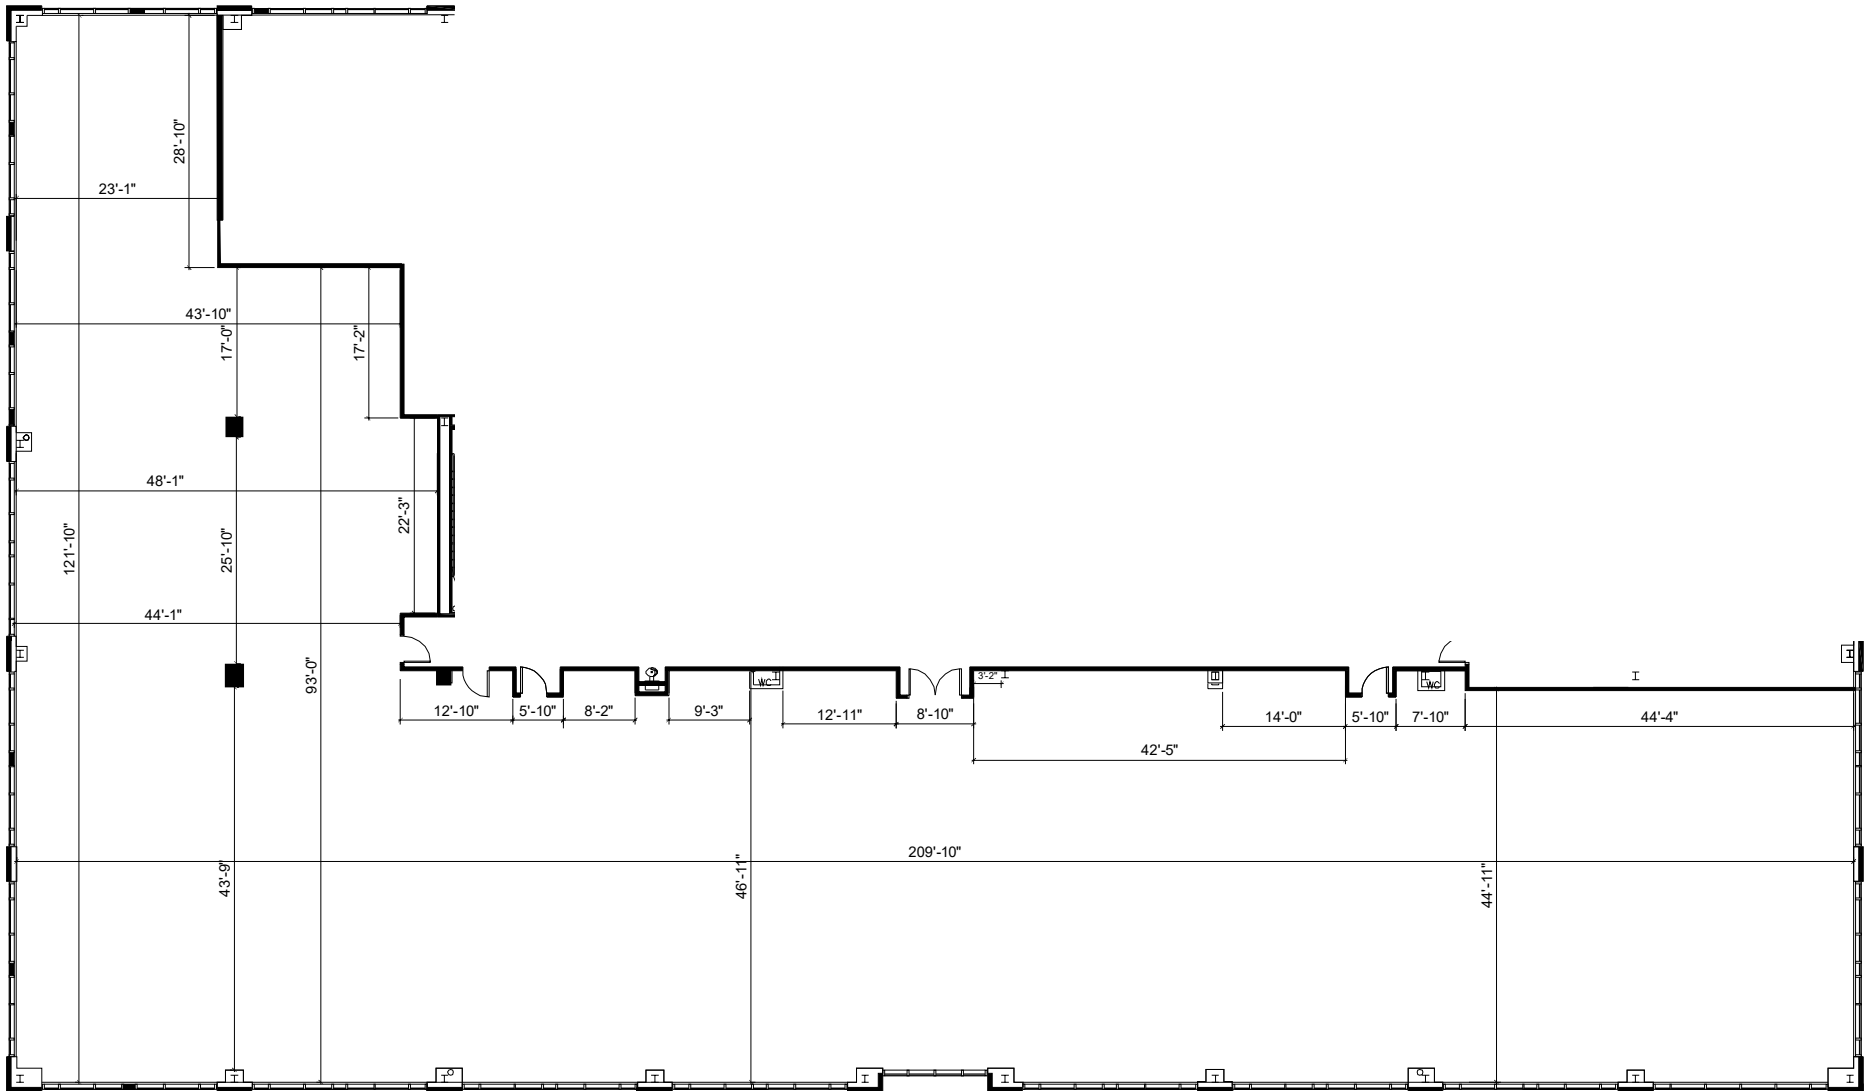

SUITE 550  
 AS BUILT - 1 OF 1  
 EVERETT BUILDING - LEVEL FIVE  
 12,791 USF / 14,837 RSF  
 NOT TO SCALE  
 DATE: JUNE 23, 2021

KEY PLAN

**NORTHWOOD**  
 OFFICE

**SMITH  
 HARRIS**  
 DESIGN  
 associates