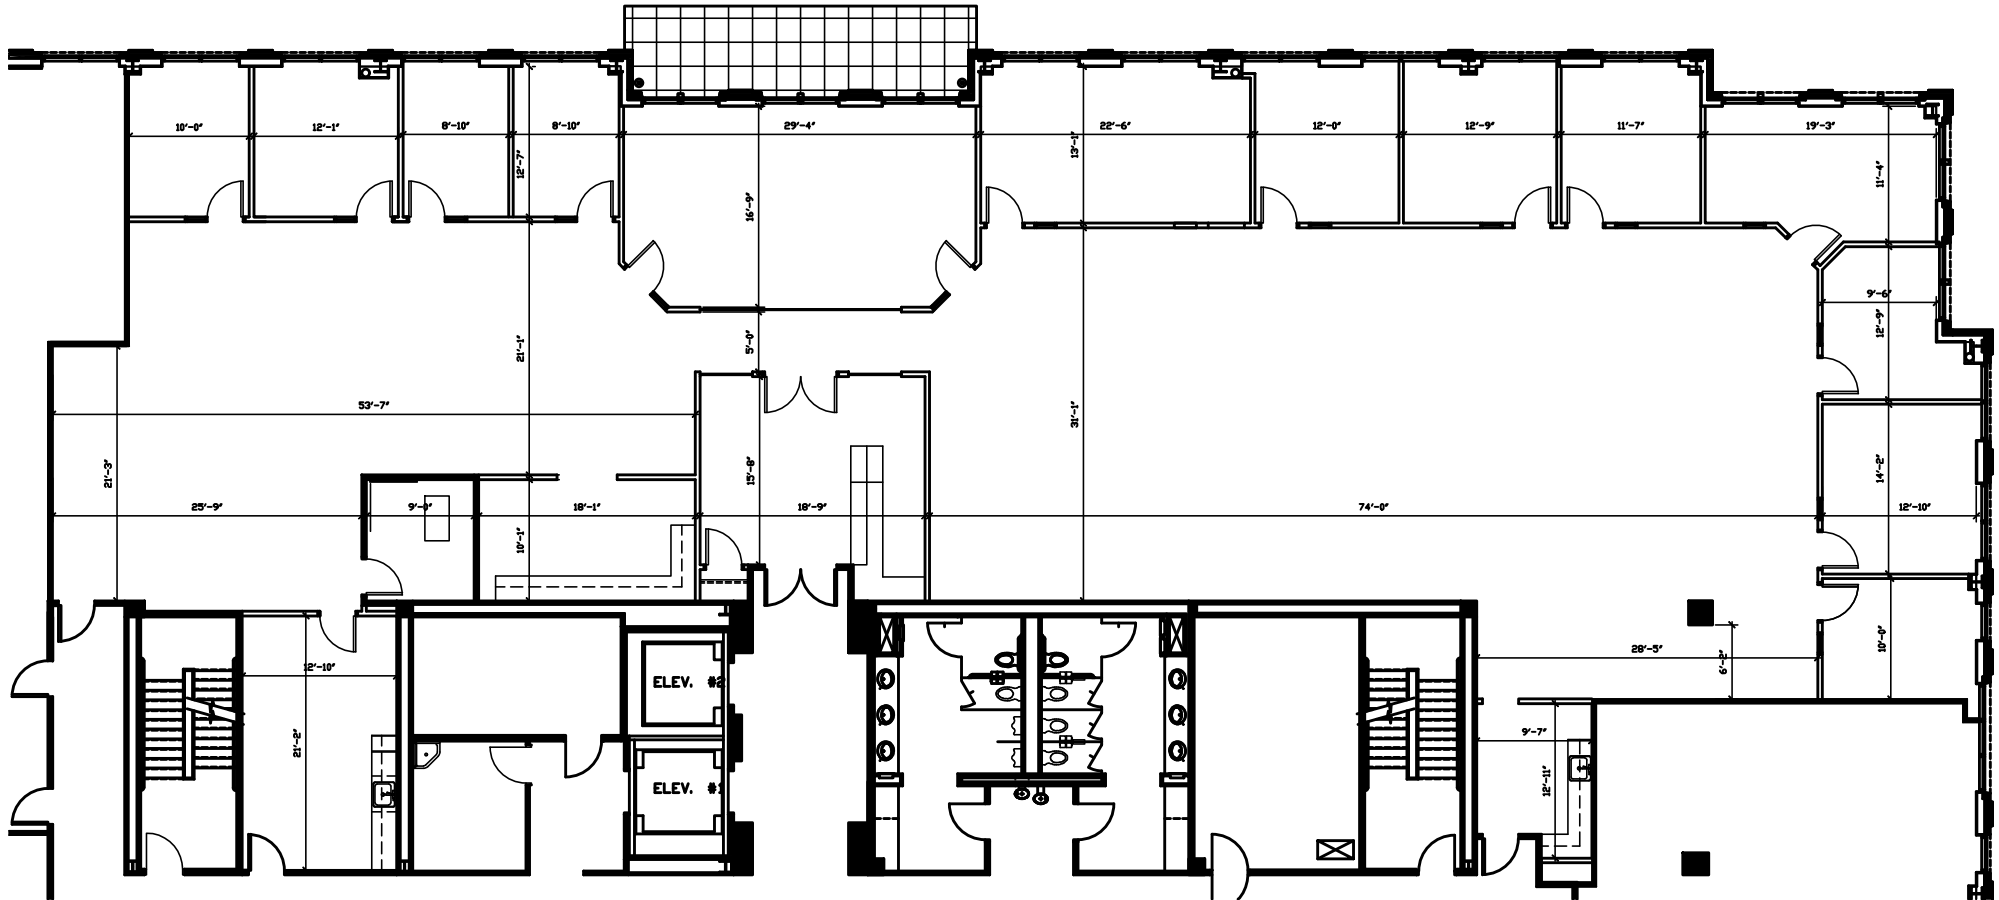

SUITE 250
 AS BUILT - 1 OF 1
 BRIXHAM GREEN III - LEVEL TWO
 7,647 USF / 8,871 RSF
 SCALE: 1/16" = 1'-0"
 DATE: MARCH 5, 2021

KEY PLAN

SUMMARY	
1	RECEPTION
2	CONFERENCE
11	PRIVATE OFFICE
1	WORK ROOM
2	BREAK ROOMS
1	IT ROOM
1	STORAGE