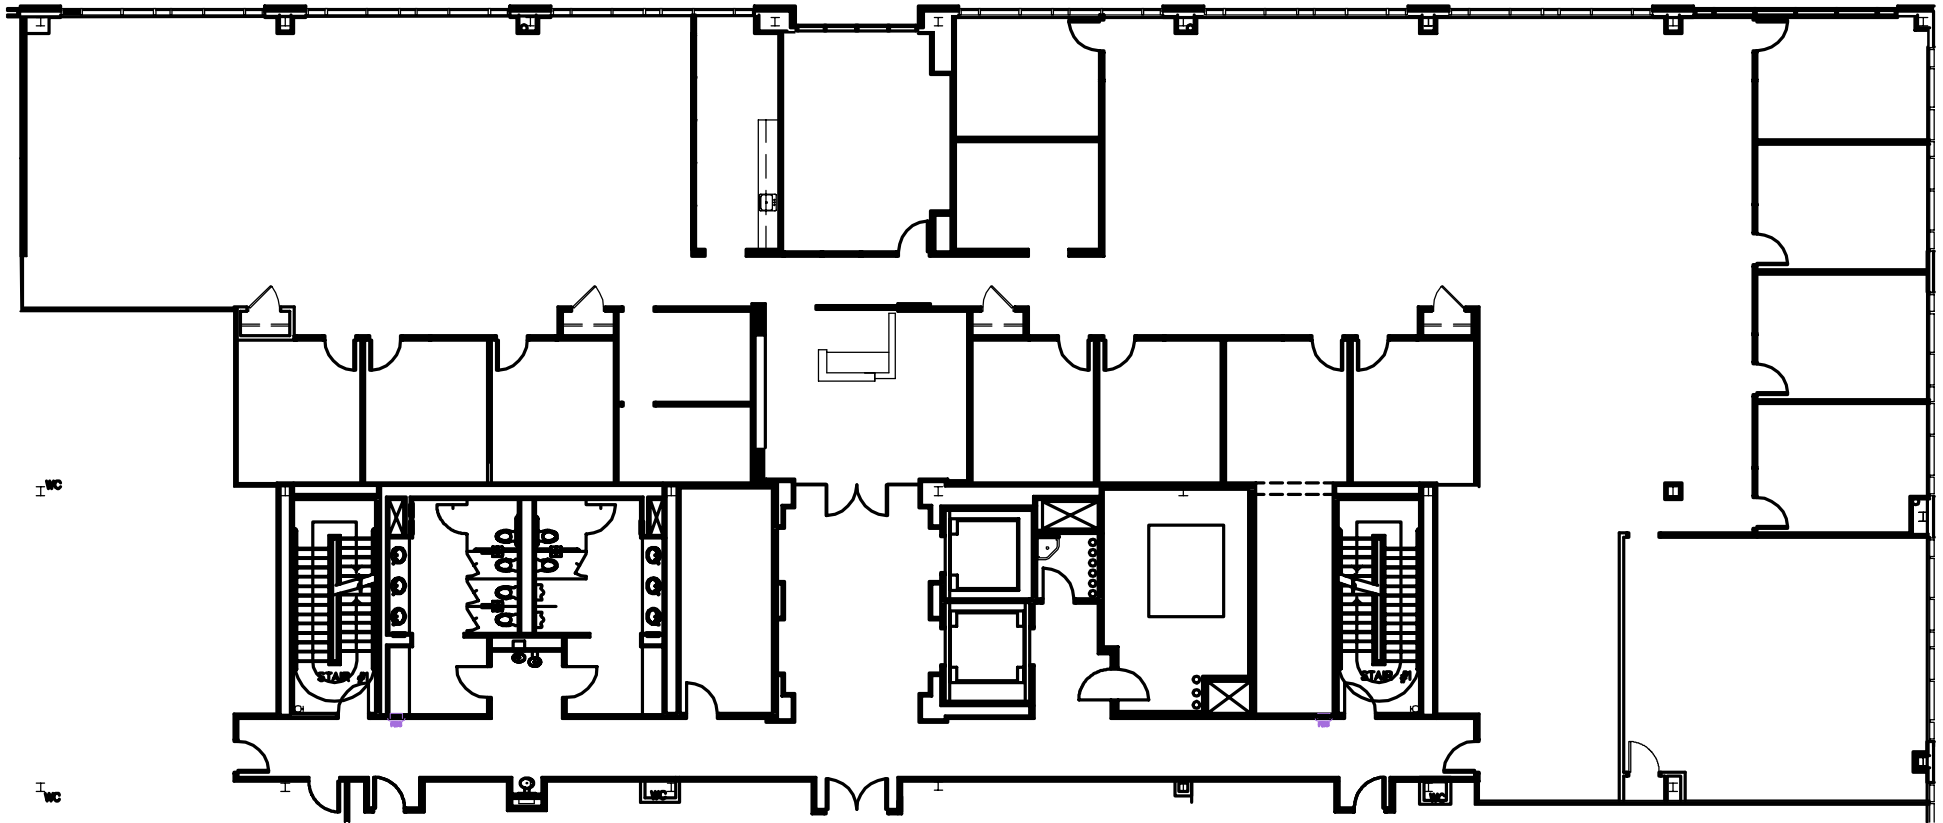

SUITE 500
AS BUILT - 1 OF 1
EVERETT BUILDING - LEVEL FIVE
9,952 USF / 11,544 RSF
NOT TO SCALE
DATE: NOVEMBER 6, 2018

KEY PLAN

NORTHWOOD
OFFICE

**SMITH
HARRIS
DESIGN**
associates