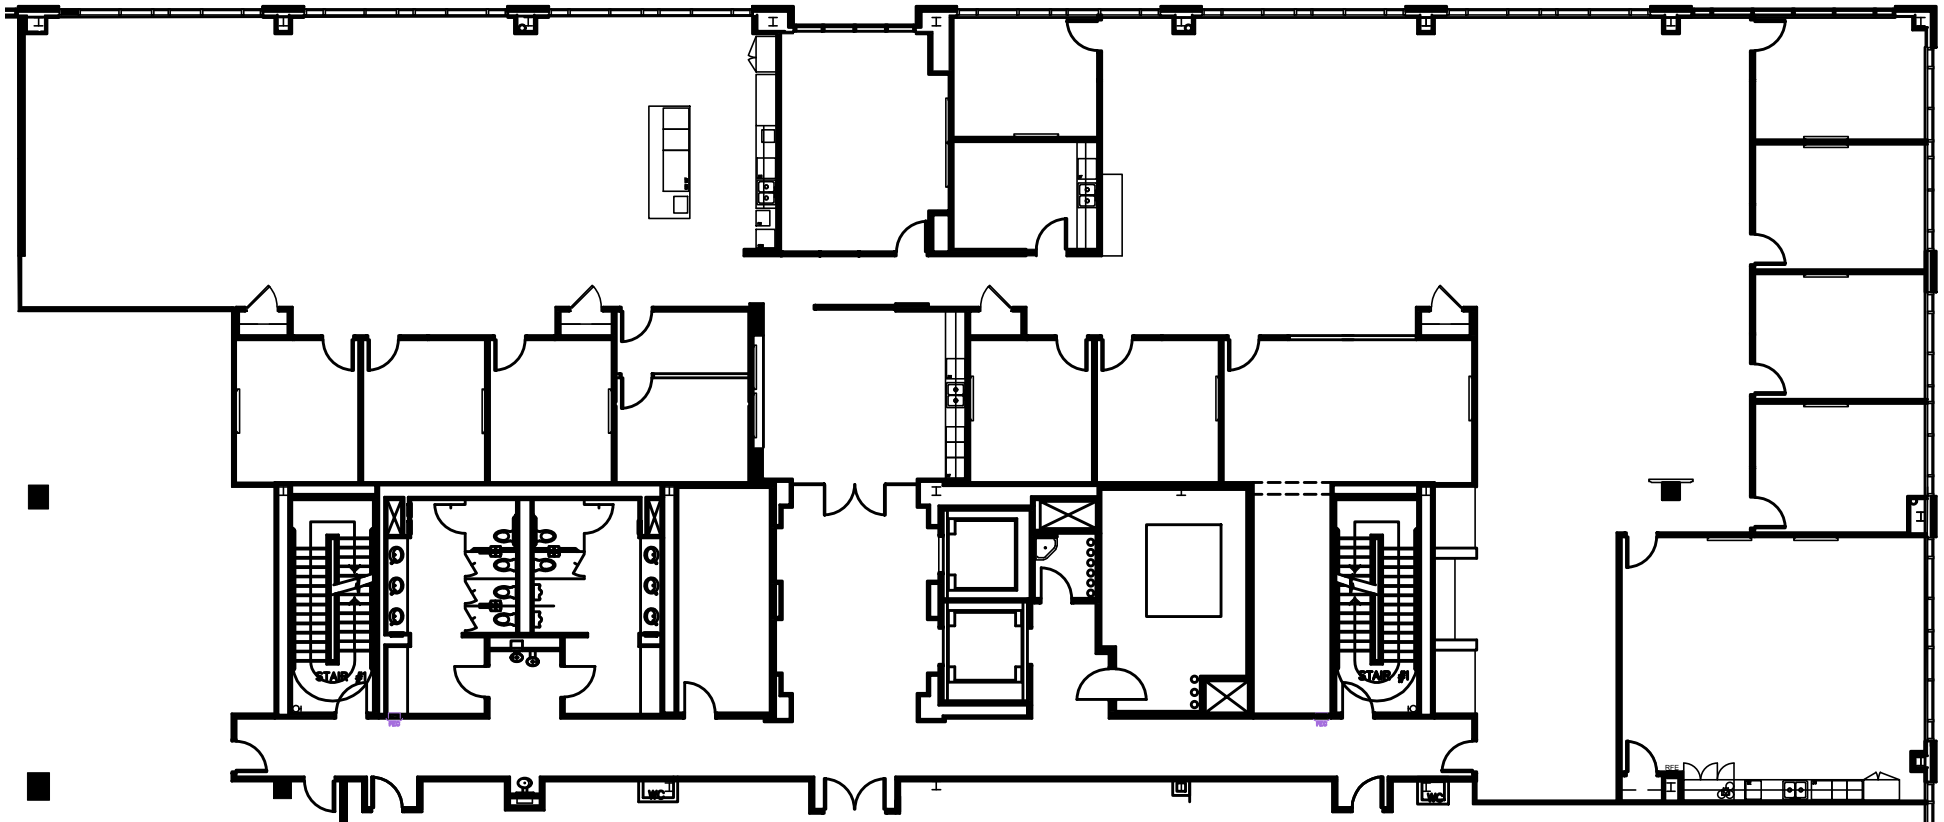

SUITE 500
 AS BUILT - 1 OF 1
 EVERETT BUILDING - LEVEL FIVE
 9,952 USF / 11,544 RSF
 NOT TO SCALE
 DATE: JUNE 18, 2021

KEY PLAN

SUMMARY	
1	RECEPTION
12	CONFERENCE/MEETING
1	BREAK ROOM
1	IT ROOM
4	STORAGE
1	HEALTH ROOM
1	GAME ROOM
1	LIBRARY
2	OPEN AREA