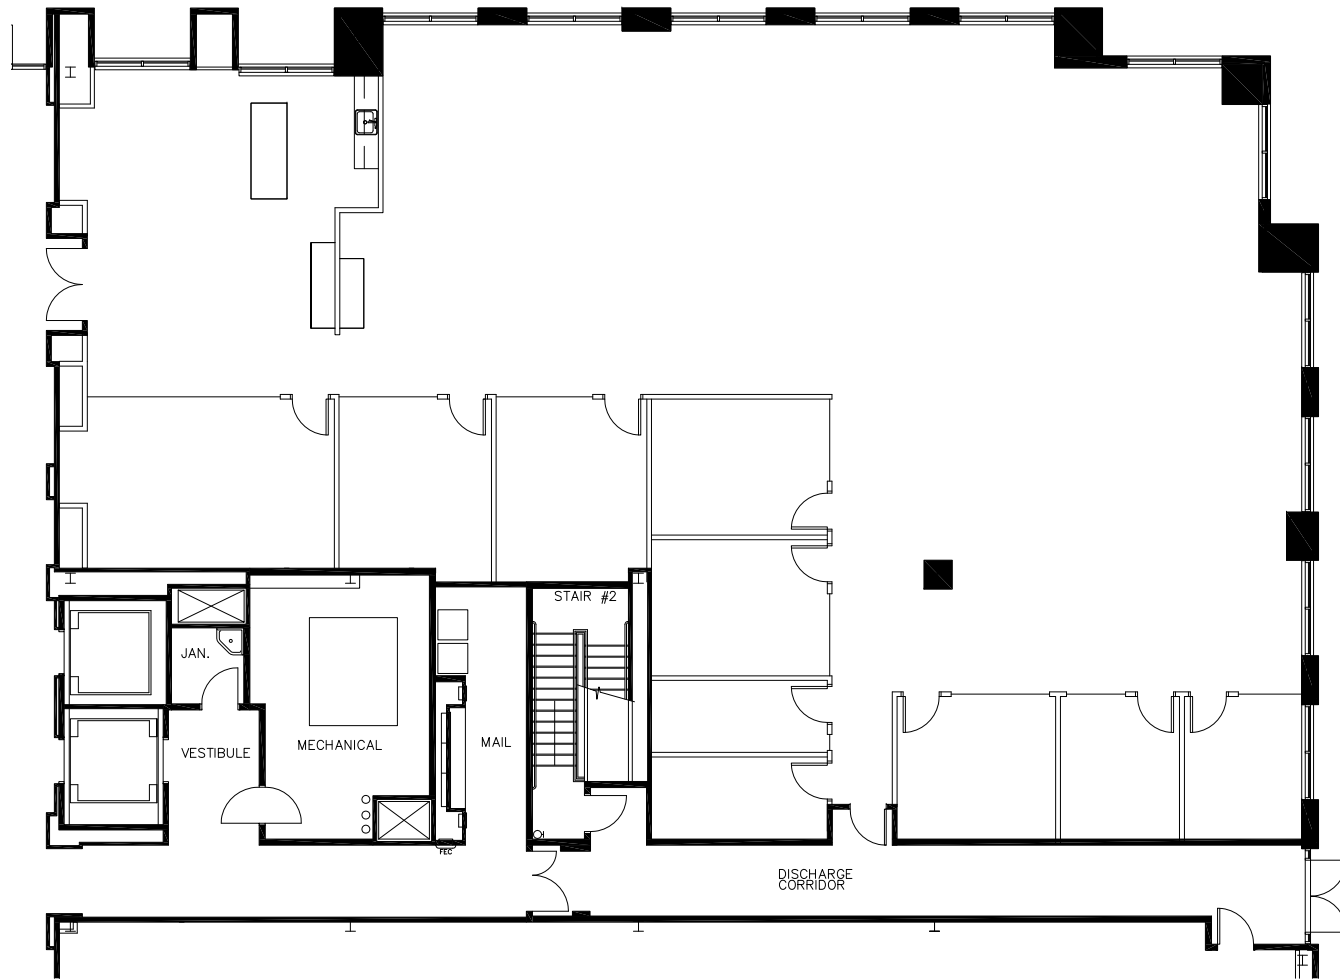

SUITE 150  
AS BUILT - 1 OF 1  
CRAWFORD BUILDING - LEVEL TWO  
5,780 USF / 6,705 RSF  
NOT TO SCALE  
DATE: OCTOBER 15, 2018

KEY PLAN

**NORTHWOOD**  
OFFICE

**SMITH  
HARRIS  
DESIGN**  
associates