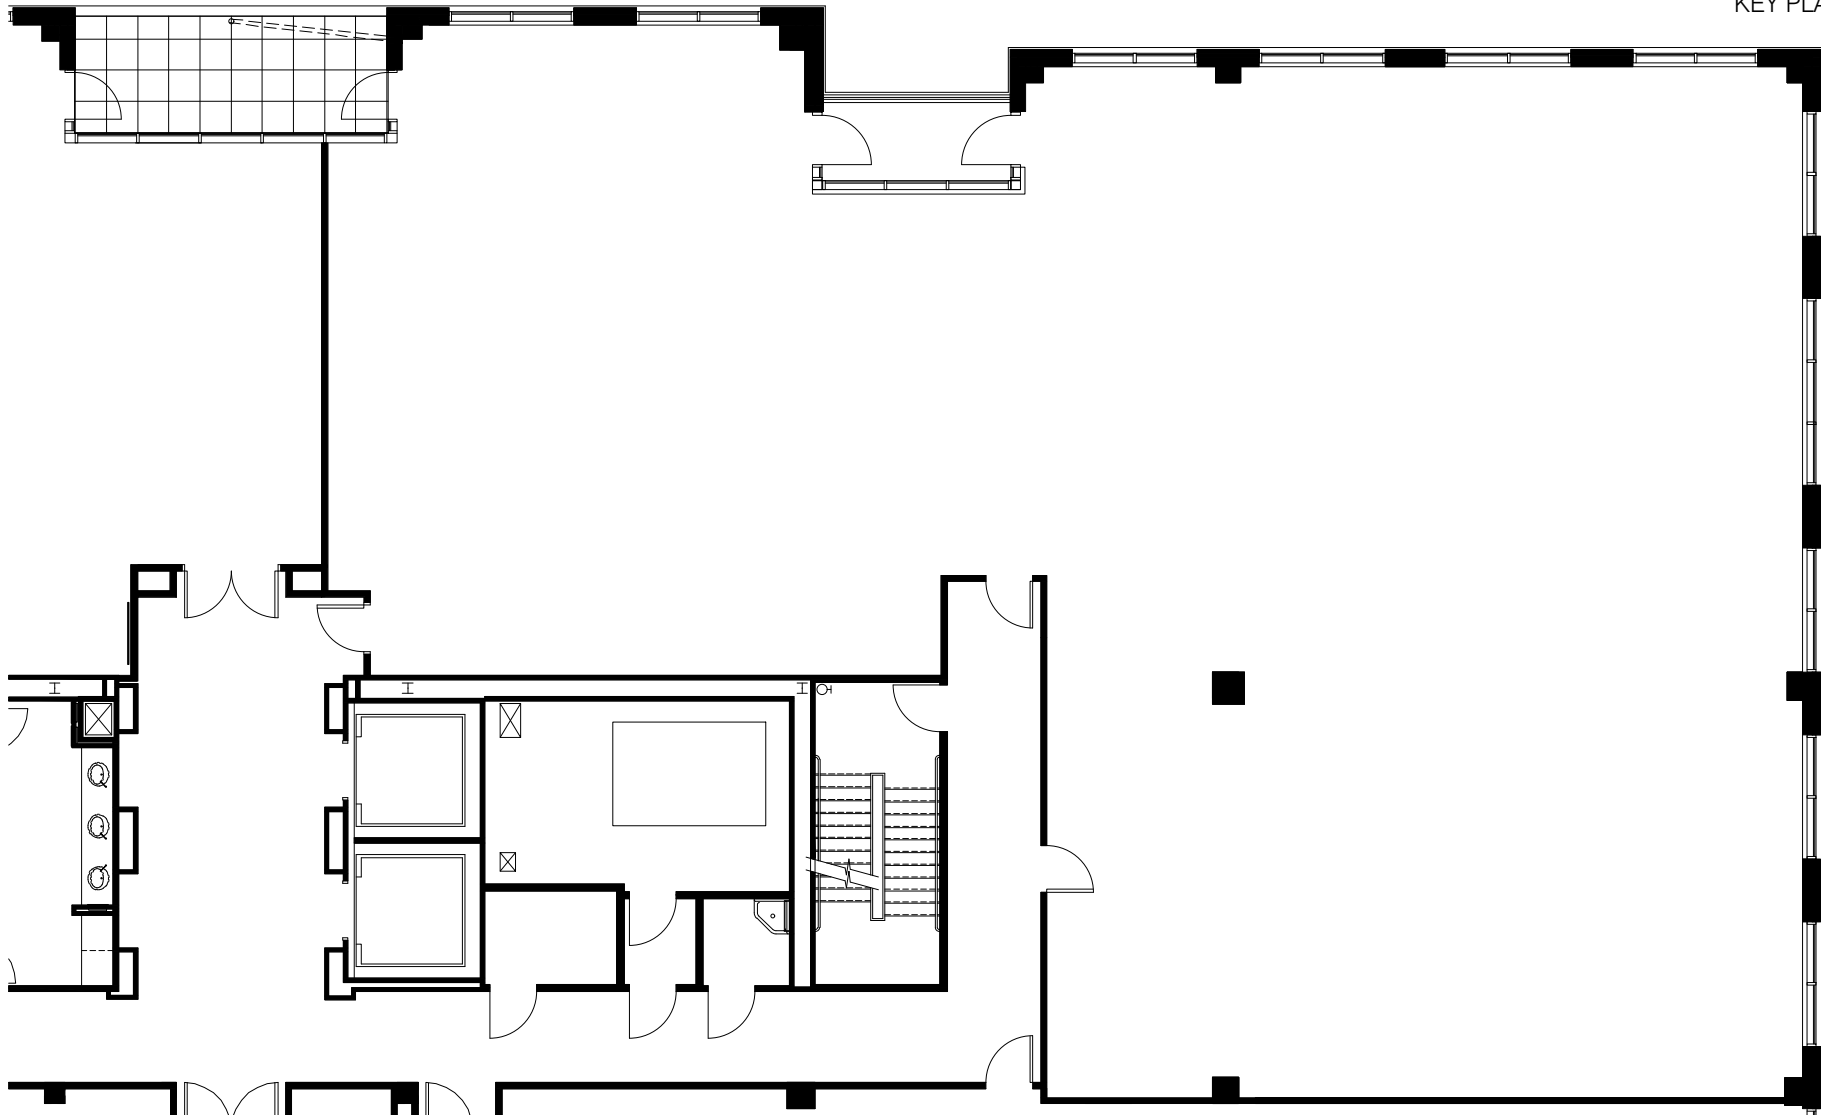

SUITE 520
AS-BUILT - 1 OF 1
CULLMAN PARK - LEVEL FIVE
6,017 RSF
NOT TO SCALE
DATE: NOVEMBER 29, 2018

KEY PLAN

NORTHWOOD
OFFICE

**SMITH
HARRIS**
DESIGN
associates