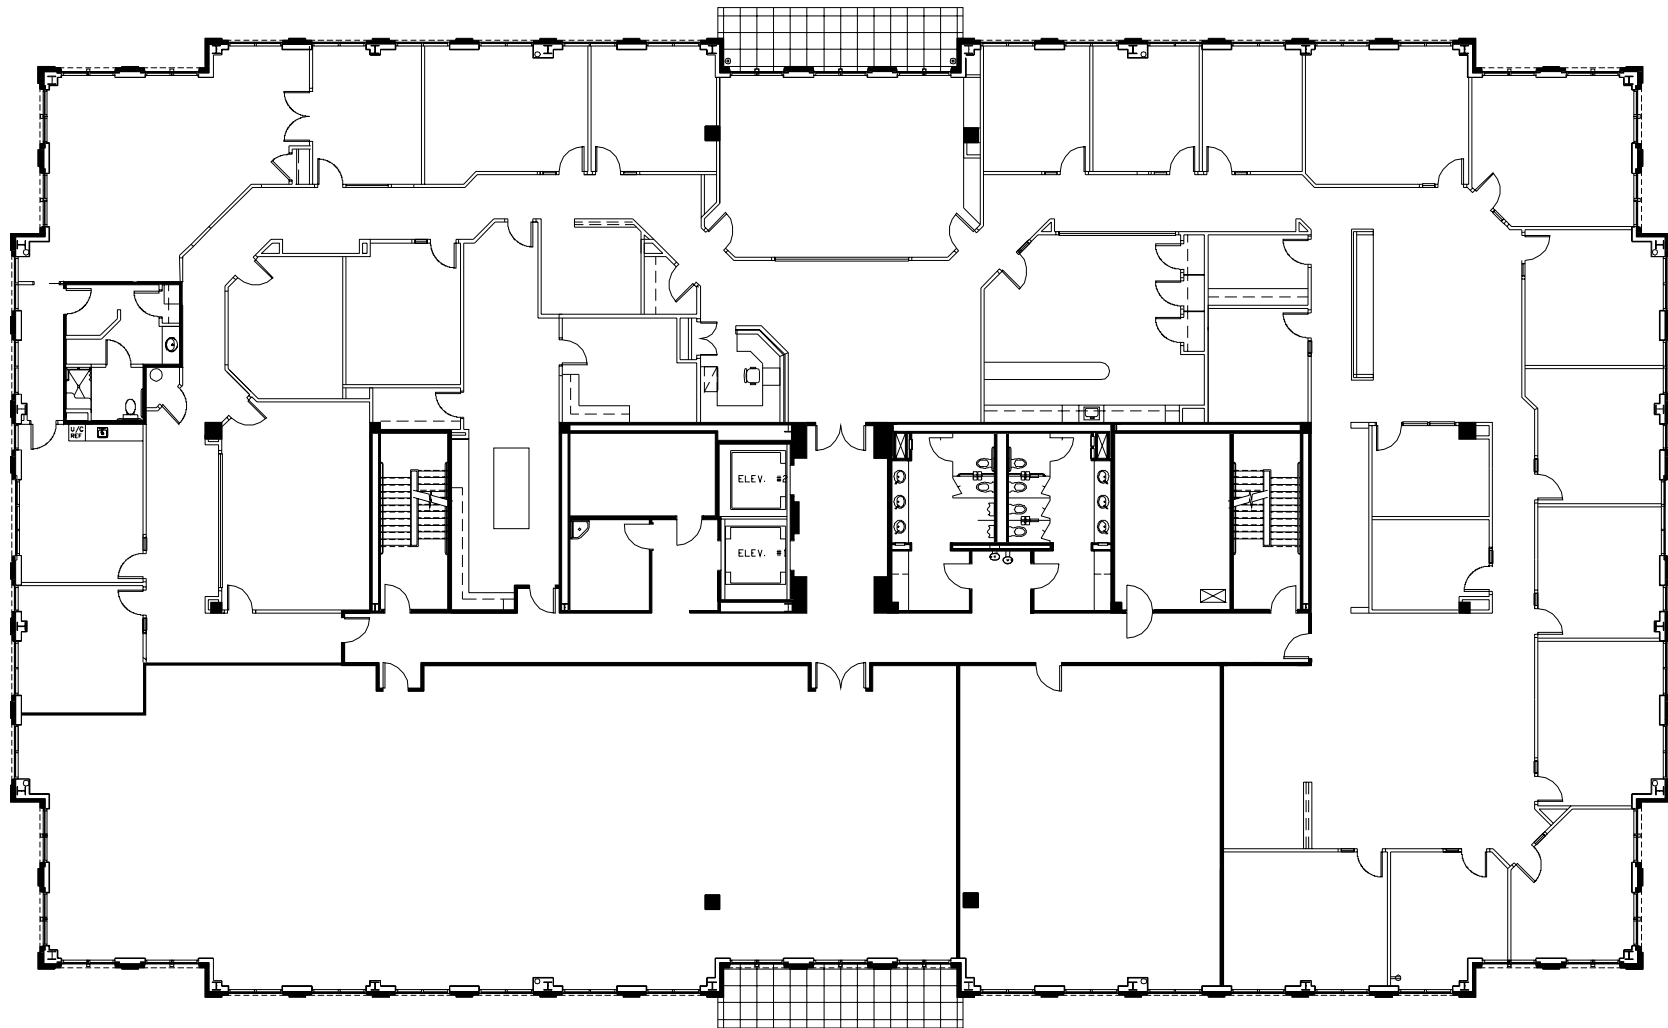

SUITE 400
AS BUILT - 1 OF 1
BRIXHAM GREEN THREE - LEVEL FOUR
13,032 USF / 14,987 RSF
NOT TO SCALE
DATE: APRIL 19, 2017

KEY PLAN

NORTHWOOD
OFFICE

**SMITH
HARRIS**
DESIGN
associates