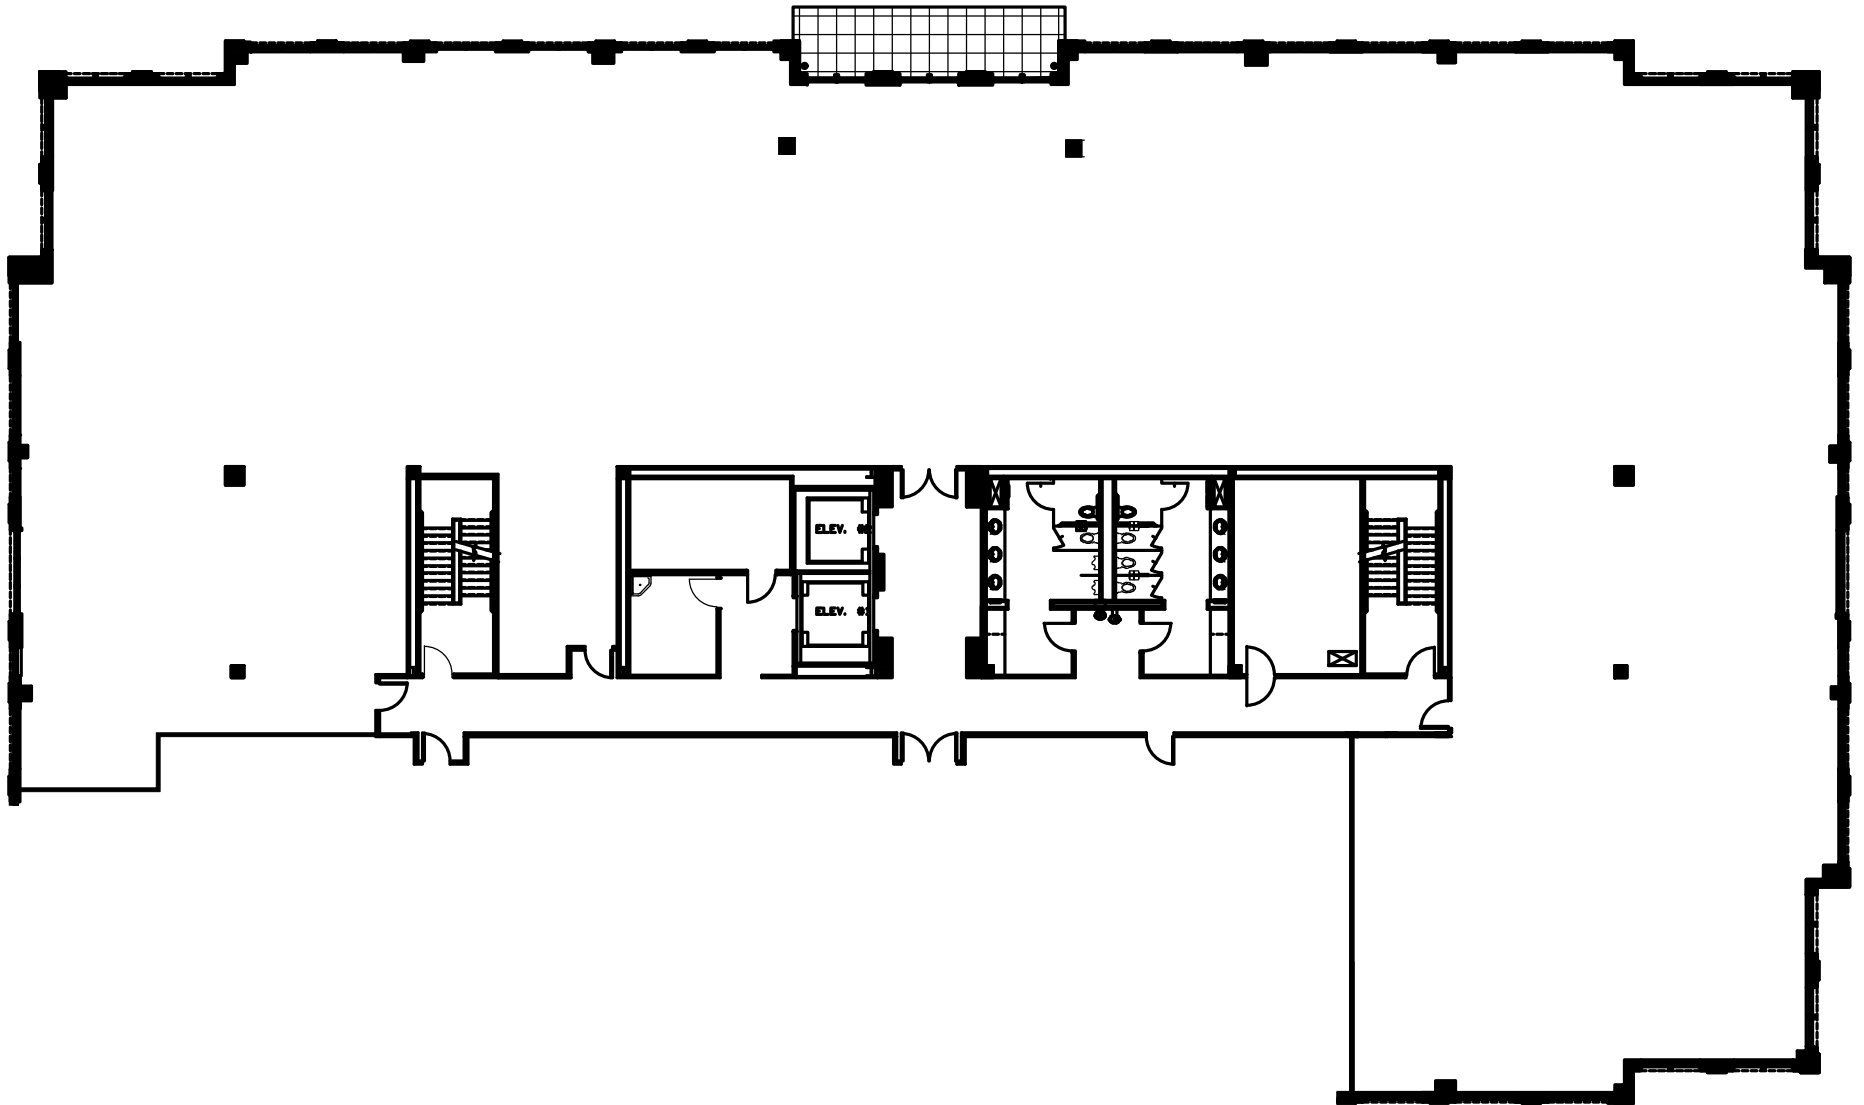

SUITE 400
AS BUILT - 1 OF 1
BRIXHAM GREEN THREE - LEVEL FOUR
15,309 RSF
NOT TO SCALE
DATE: NOVEMBER 29, 2018

KEY PLAN

NORTHWOOD
OFFICE

**SMITH
HARRIS**
DESIGN
associates