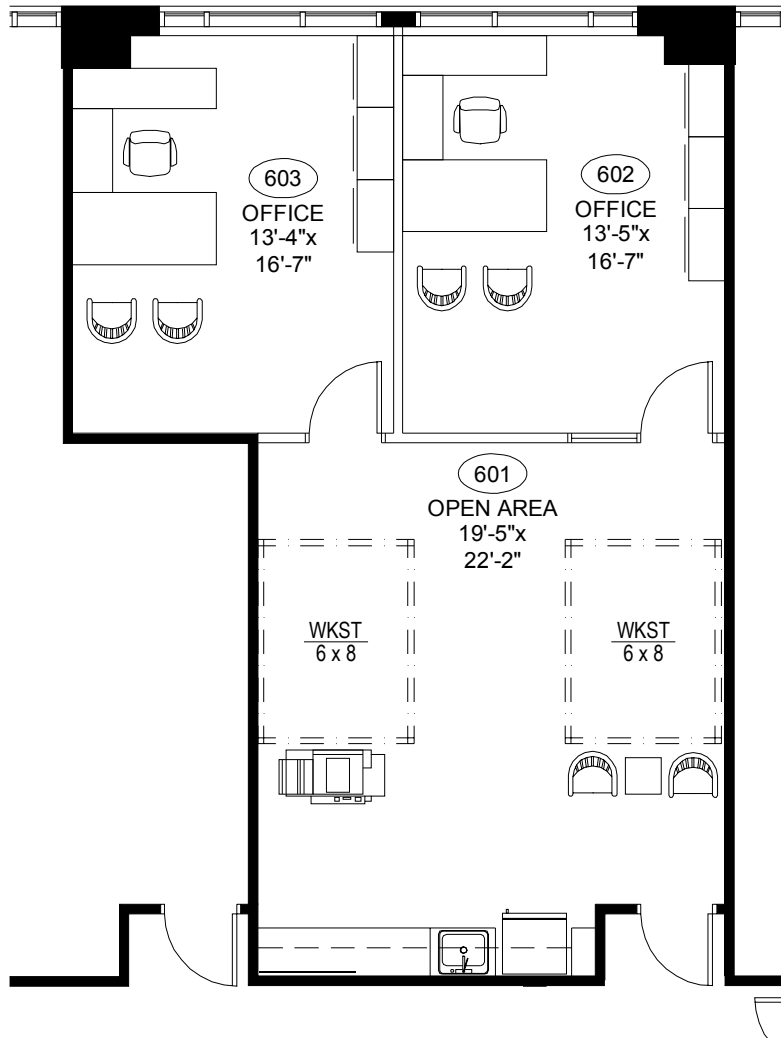

SPEC SPACE 625

SPACE PLAN - 1 OF 2  
EVERETT - SUITE 625  
1,070 RSF  
SCALE: 1/8" = 1'-0"  
DATE: AUGUST 28, 2018

KEY PLAN

SPEC SPACE 625

DEMO PLAN - 2 OF 2  
EVERETT - SUITE 625  
1,070 RSF  
SCALE: 1/8" = 1'-0"  
DATE: AUGUST 28, 2018

KEY PLAN