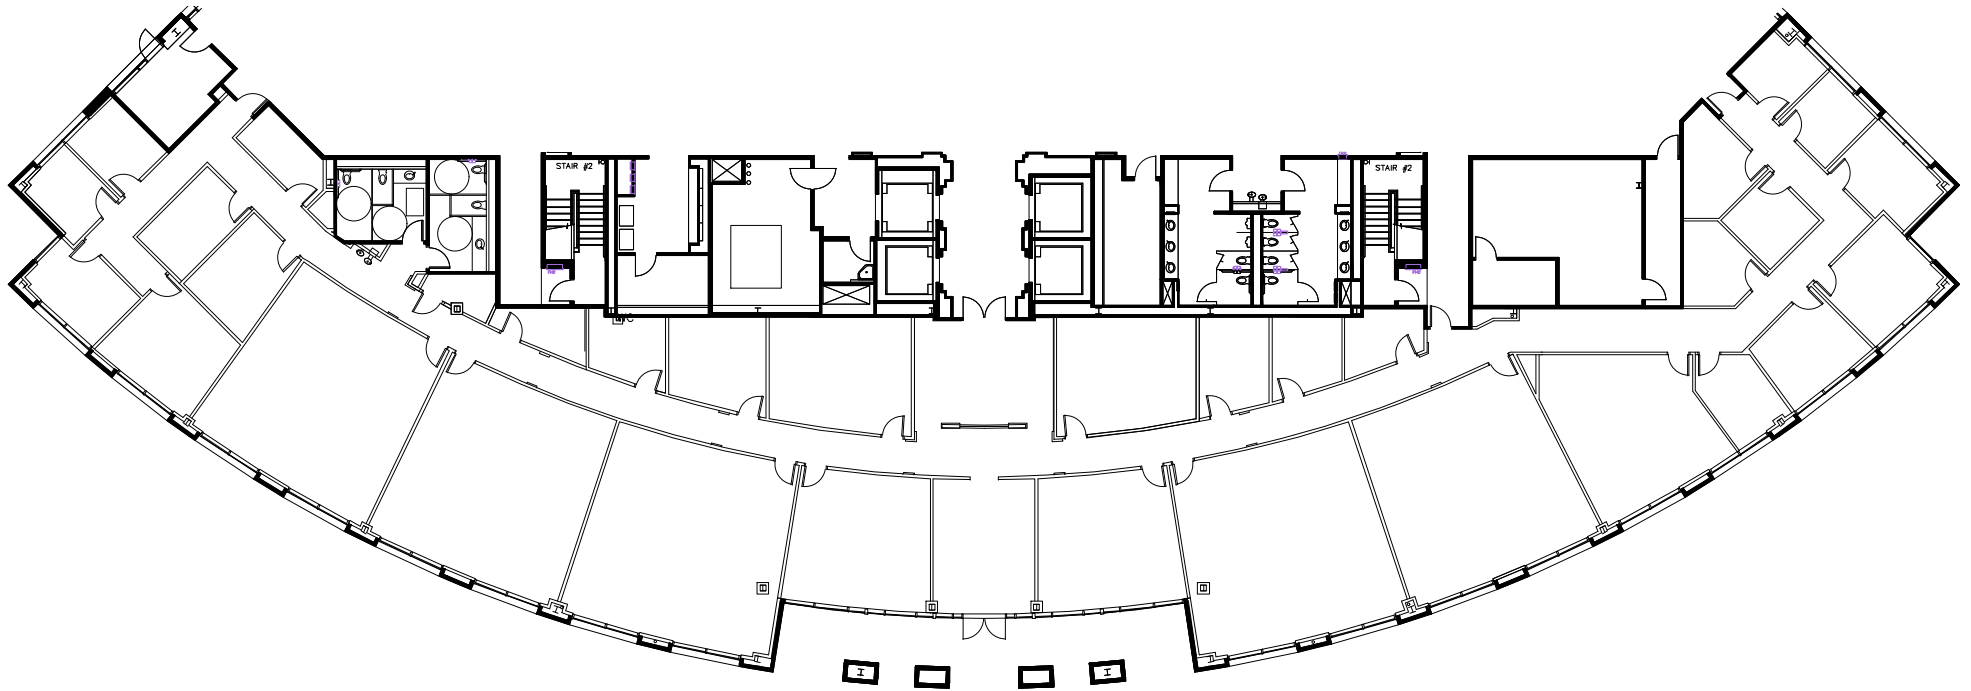

SUITE 150
AS BUILT - 1 OF 1
HARRIS BUILDING - LEVEL ONE
11,876 USF/ 13,776 RSF
NOT TO SCALE
DATE: JANUARY 22, 2019

NORTHWOOD
OFFICE

**SMITH
HARRIS**
DESIGN
associates