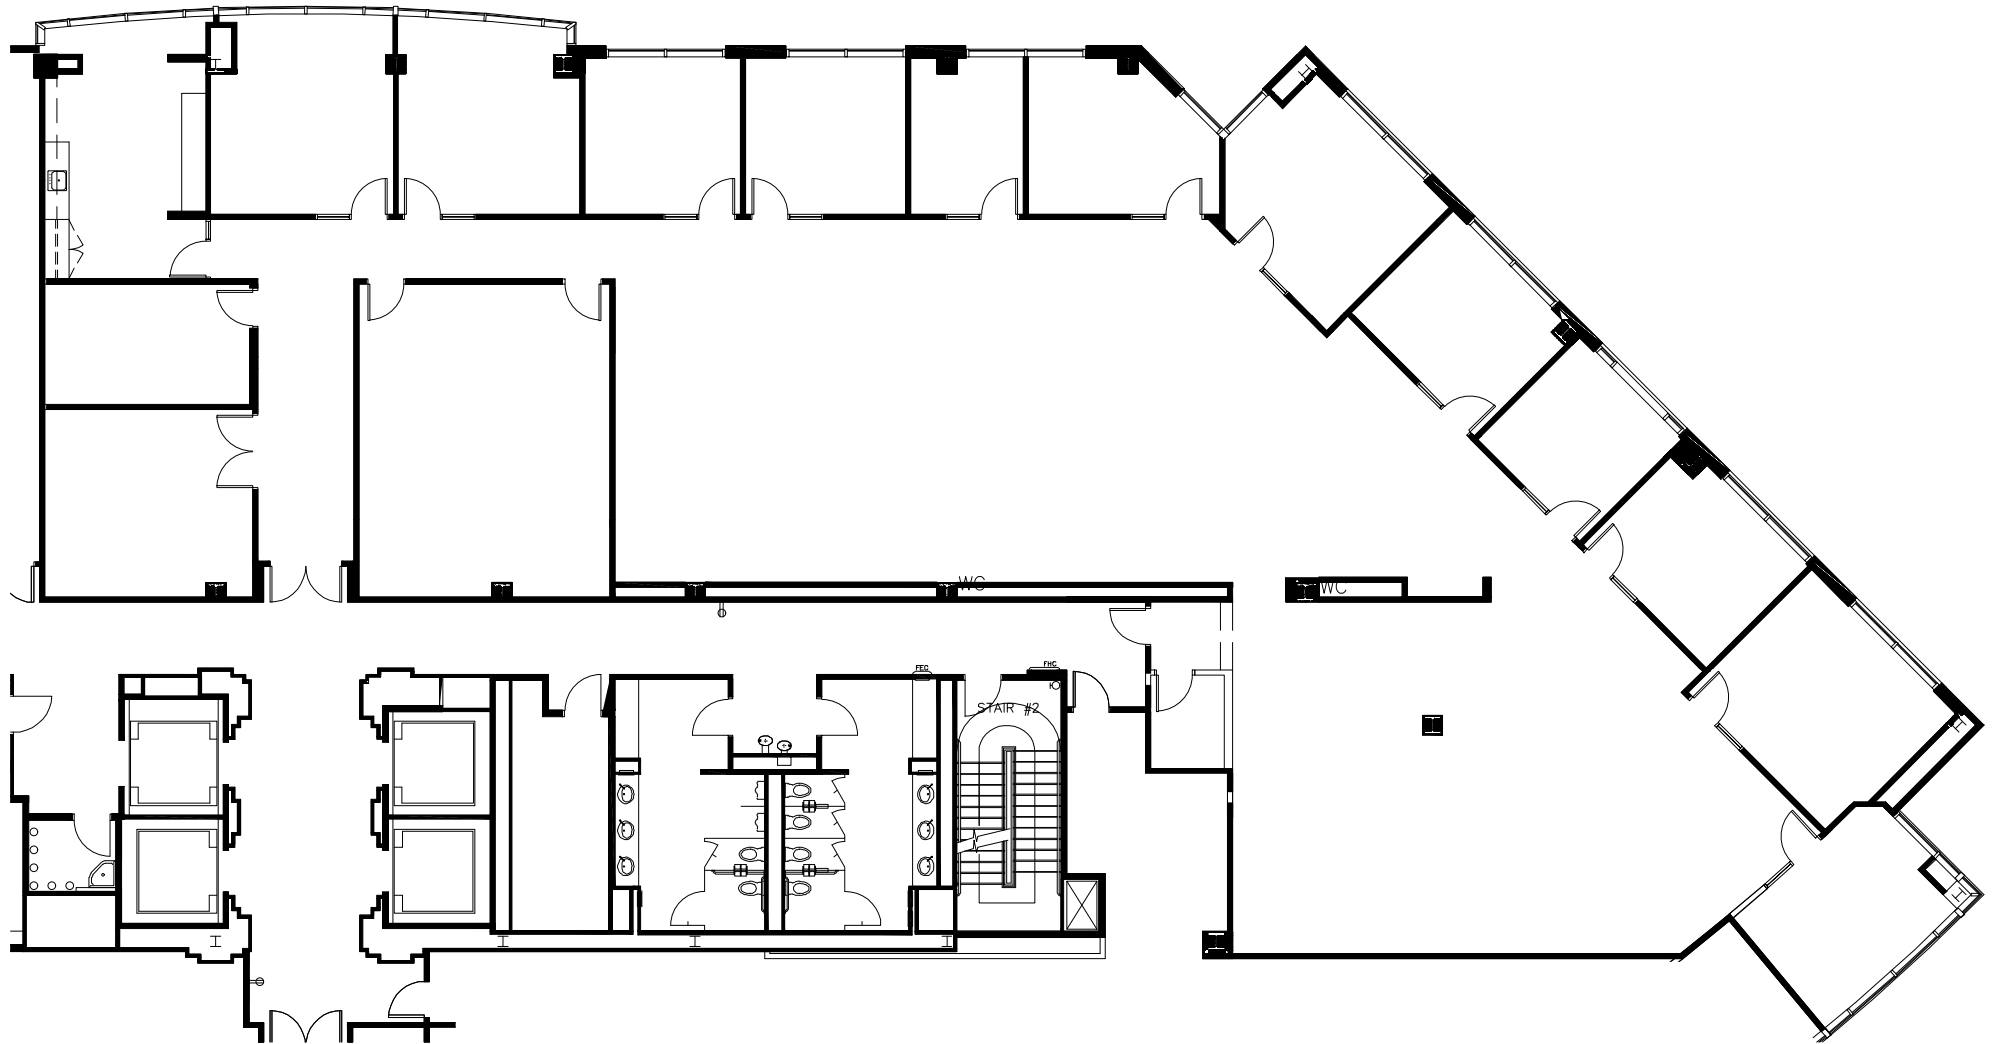

SUITE 550  
AS BUILT - 1 OF 1  
HARRIS BUILDING - LEVEL FIVE  
9,057 RSF  
SCALE: 1/16" = 1'-0"  
DATE: JANUARY 23, 2019

**NORTHWOOD**  
OFFICE

**SMITH  
HARRIS**  
**DESIGN**  
associates