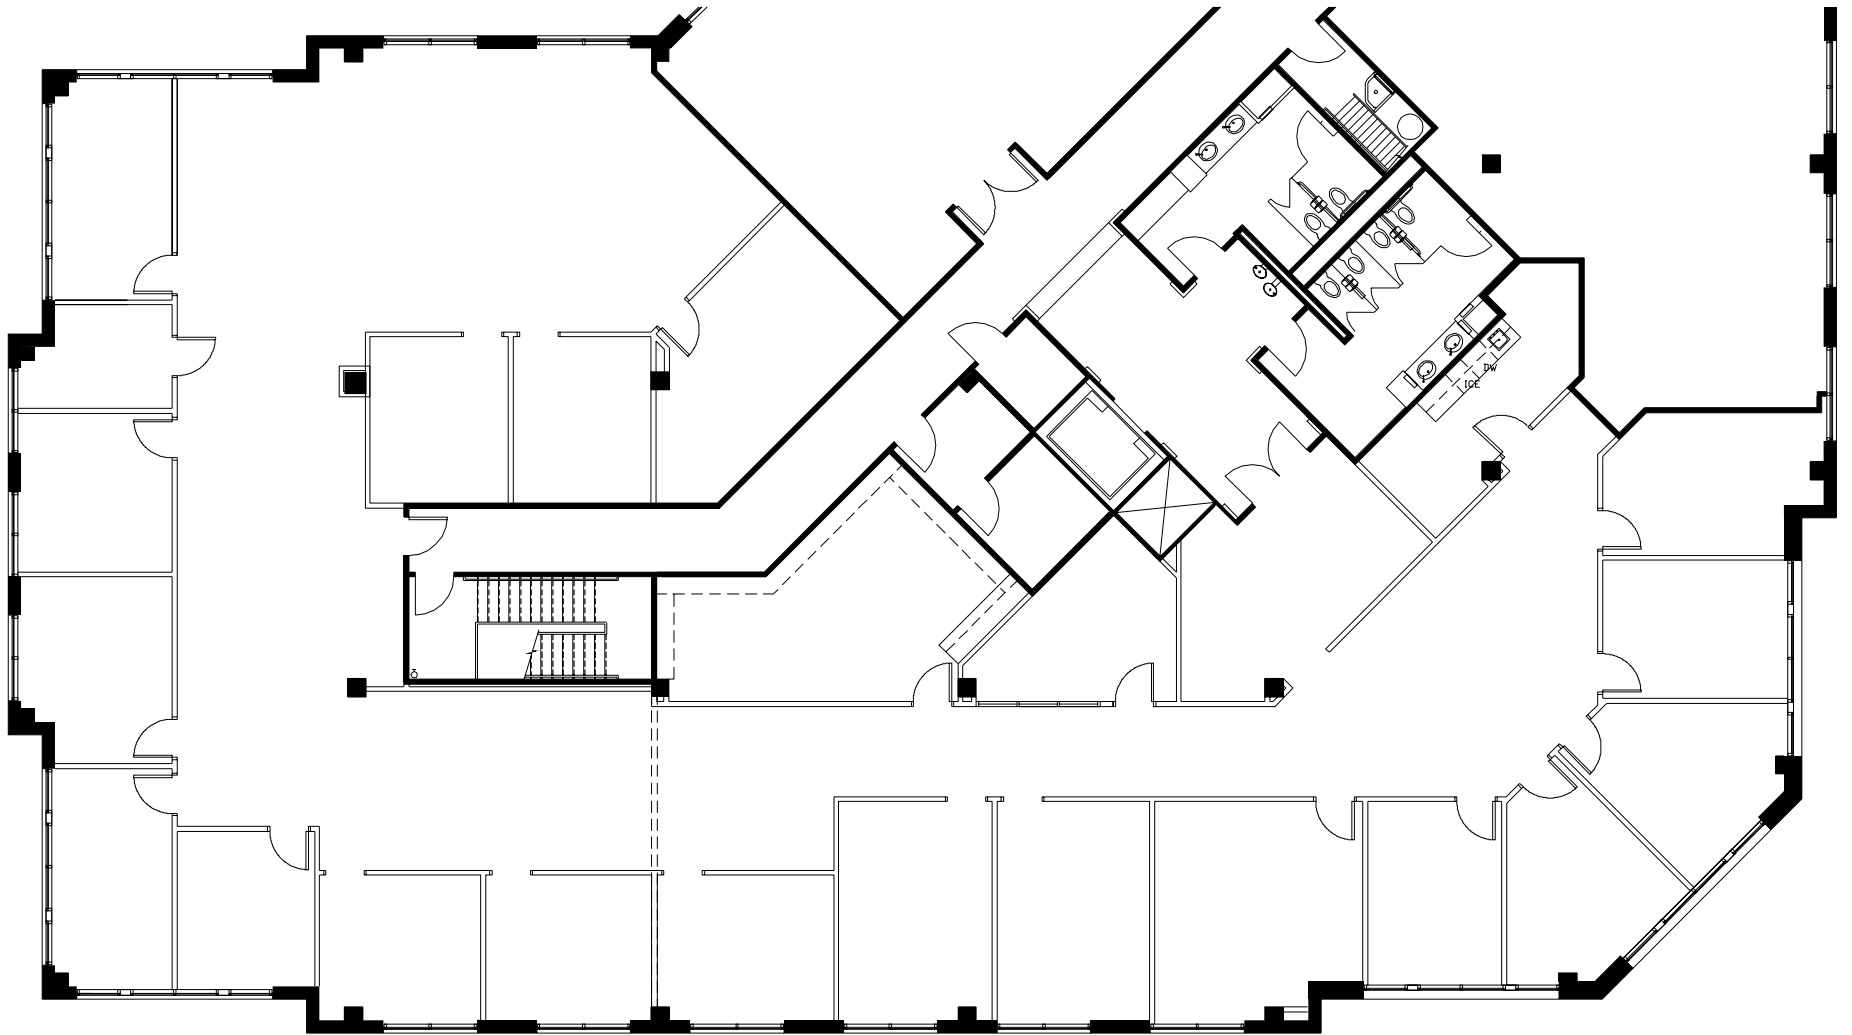

SUITE 250
AS BUILT - 1 OF 1
13900 CONLAN CIRCLE - LEVEL TWO
7,313 USF / 8,410 RSF
NOT TO SCALE
DATE: APRIL 12, 2017

KEY PLAN

NORTHWOOD
OFFICE

**SMITH
HARRIS**
DESIGN
associates