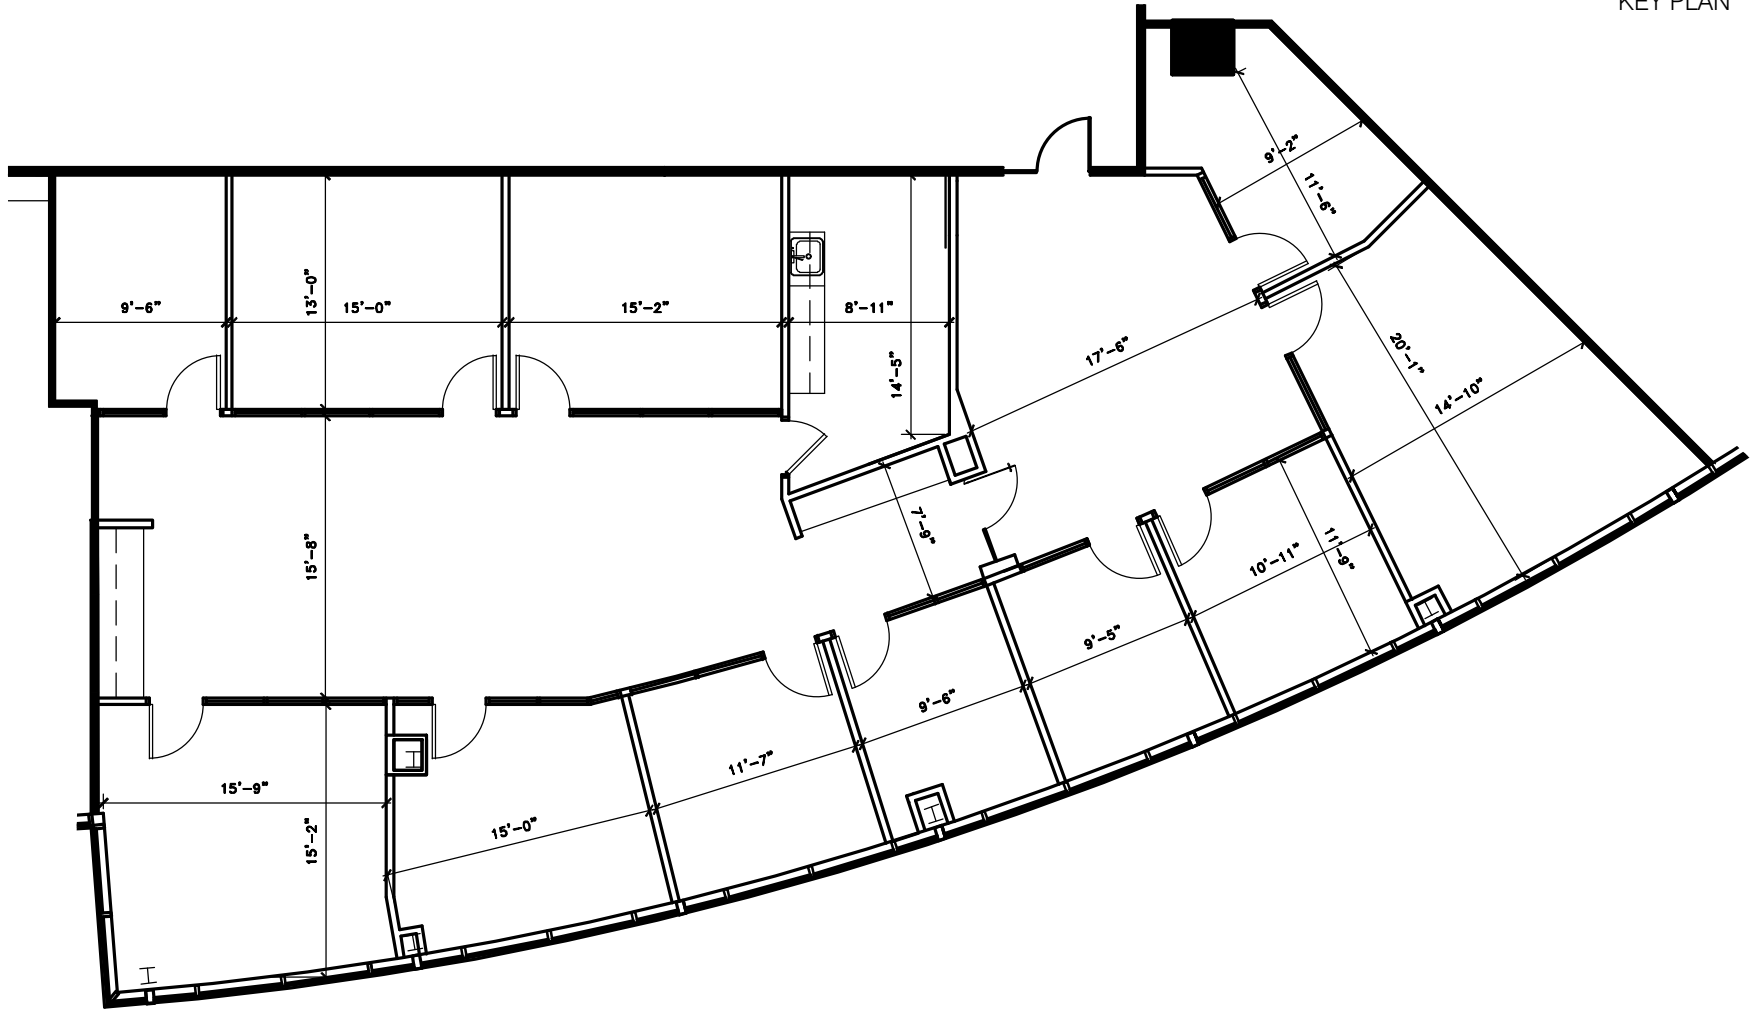

SUITE 625  
AS BUILT - 1 OF 1  
HARRIS BUILDING - LEVEL SIX  
3,673 RSF  
SCALE: 3/32" = 1'-0"  
DATE: DECEMBER 12, 2018

KEY PLAN

**NORTHWOOD**  
OFFICE

**SMITH  
HARRIS**  
**DESIGN**  
associates