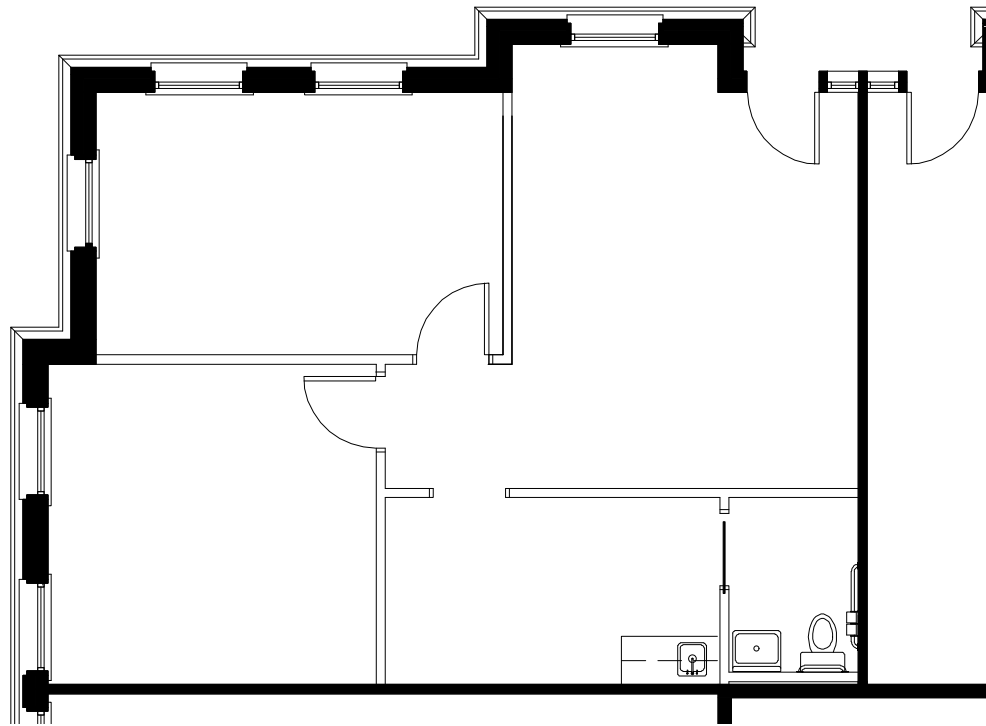

SUITE 150
AS BUILT - 1 OF 1
CORPORATE VILLA D - LEVEL ONE
700 SF
SCALE: 1/8" = 1'-0"
DATE: MARCH 18, 2019

NORTHWOOD
OFFICE

**SMITH
HARRIS**
DESIGN
associates