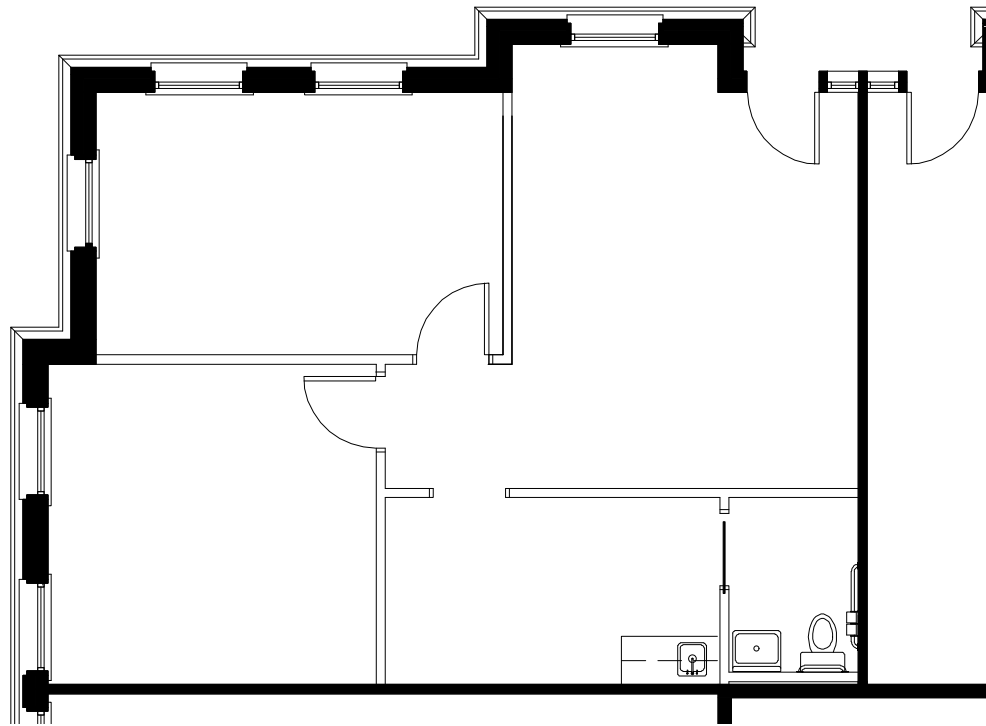

SUITE 150
AS BUILT - 1 OF 1
CORPORATE VILLA D - LEVEL ONE
700 RSF
SCALE: 1/8" = 1'-0"
DATE: MARCH 14, 2019

NORTHWOOD
OFFICE

**SMITH
HARRIS**
DESIGN
associates