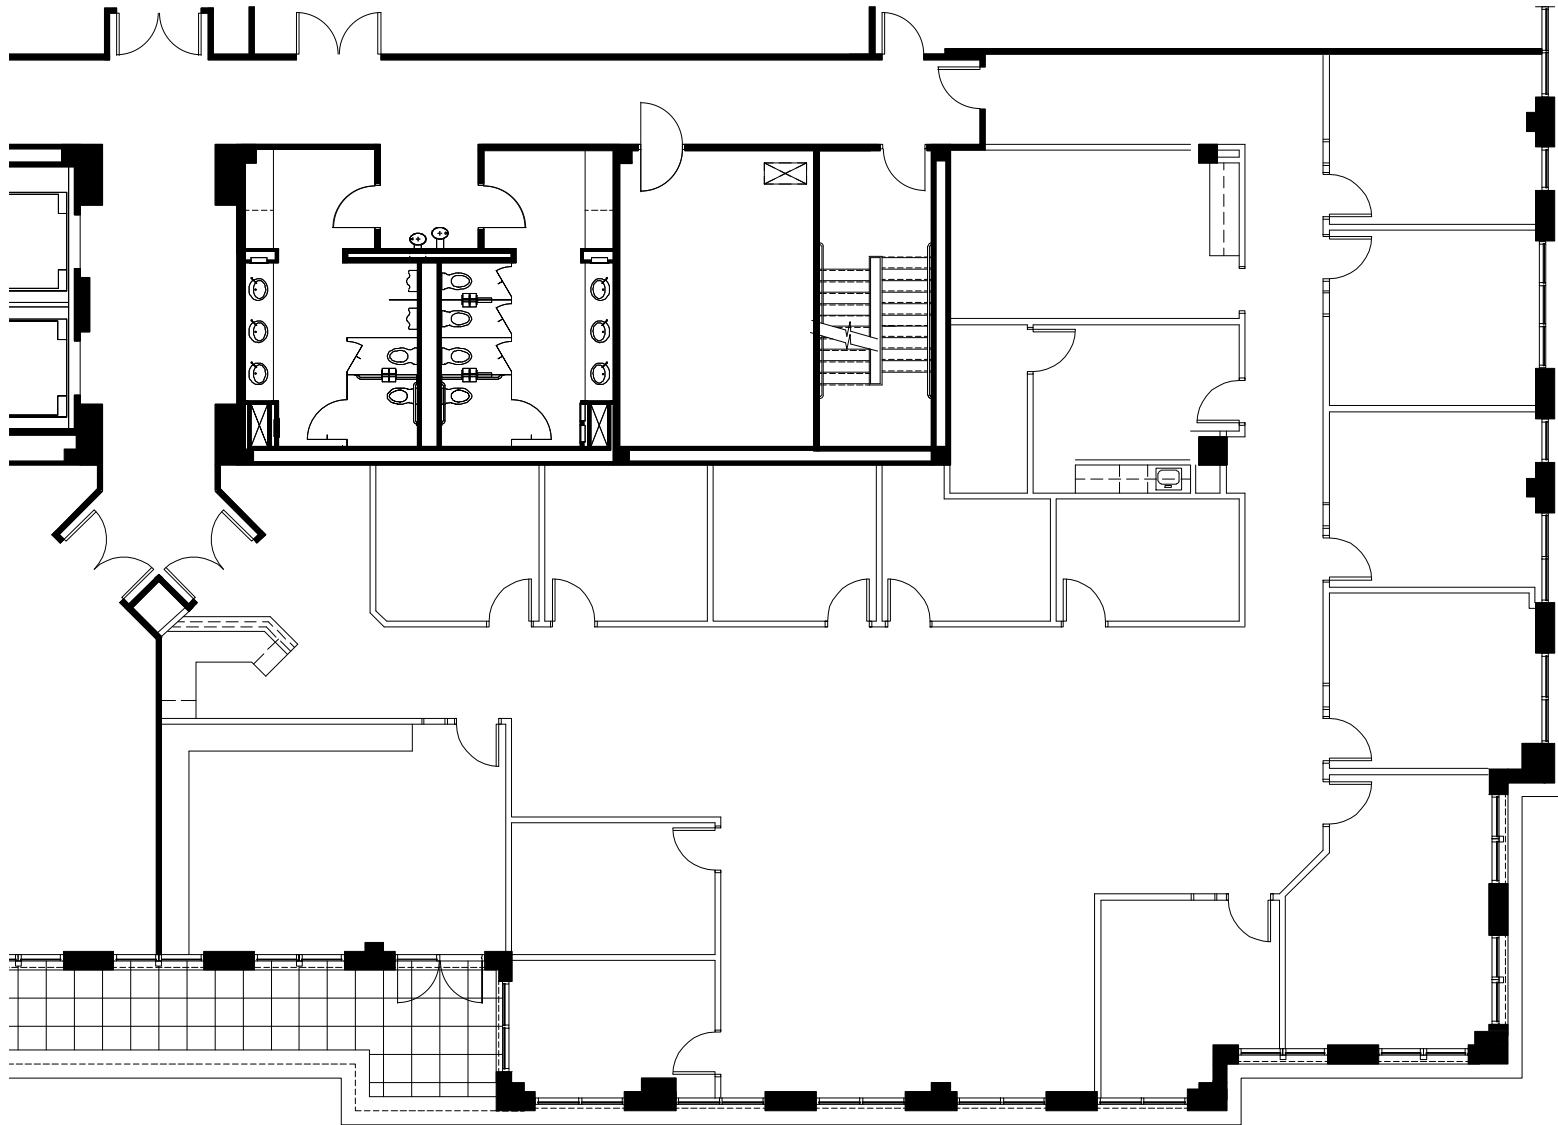

SUITE 500
AS BUILT - 1 OF 1
BRIXHAM GREEN ONE - LEVEL FIVE
5,461 USF / 6,335 RSF
NOT TO SCALE
DATE: APRIL 23, 2019

KEY PLAN

NORTHWOOD
OFFICE 

**SMITH
HARRIS**
DESIGN
associates