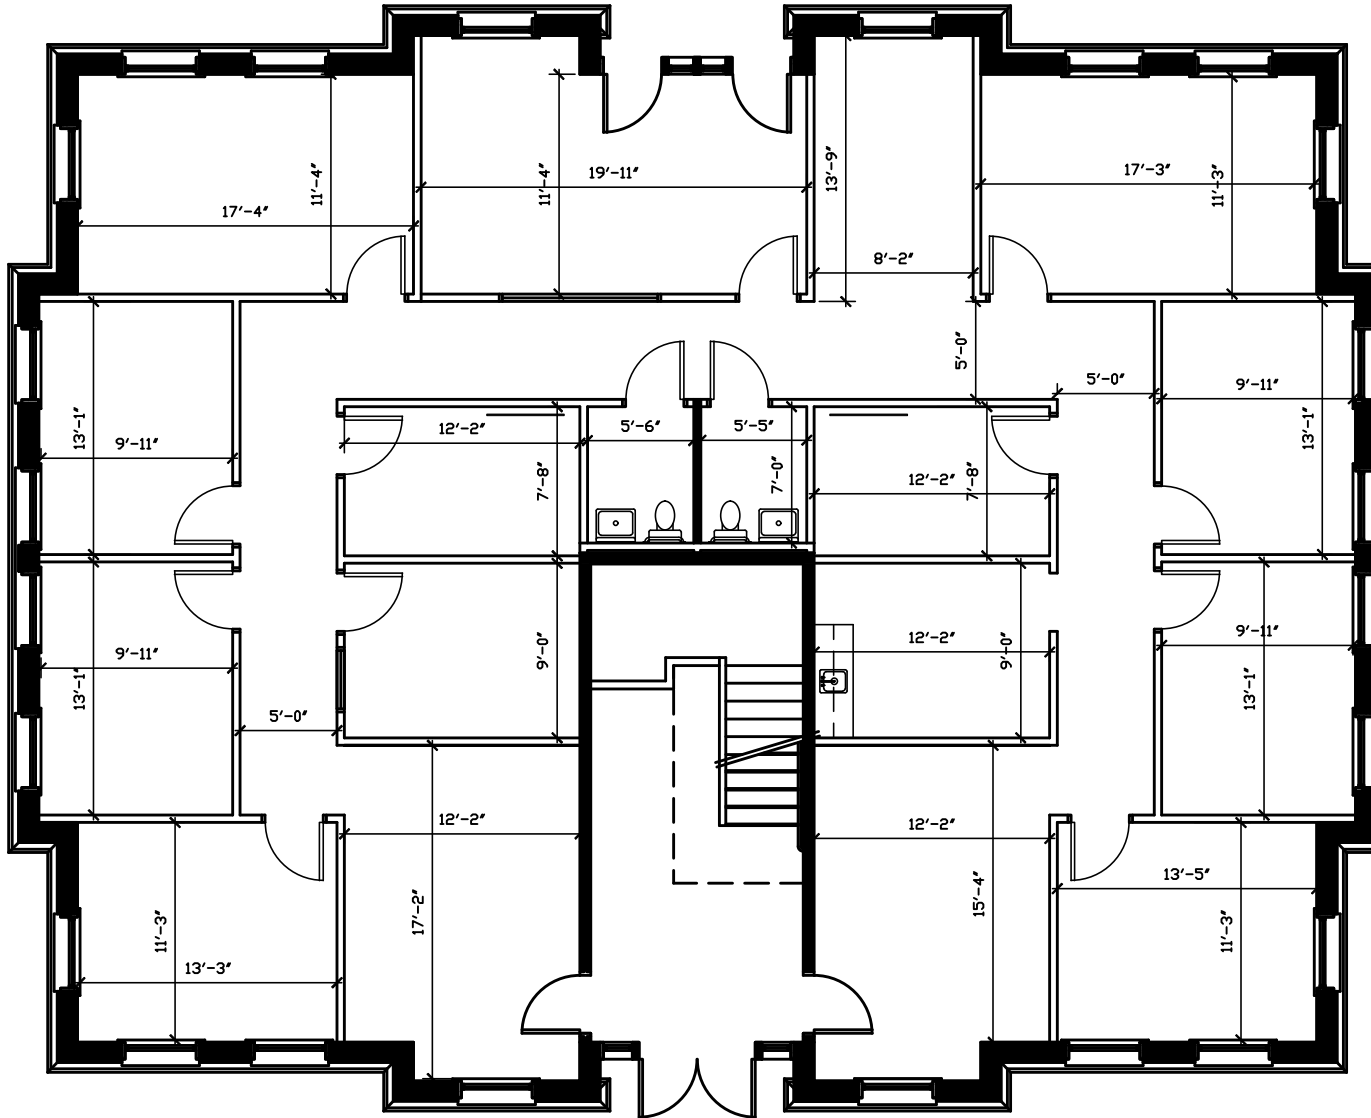

SUITE 100
AS BUILT - 1 OF 1
CORPORATE VILLA E - LEVEL ONE
3,200 RSF
NOT TO SCALE
DATE: FEBRUARY 9, 2021

SUMMARY	
1	RECEPTION
9	PRIVATE OFFICE
2	IT/STORAGE
2	RESTROOMS
1	CONFERENCE
2	OPEN AREAS
1	BREAK