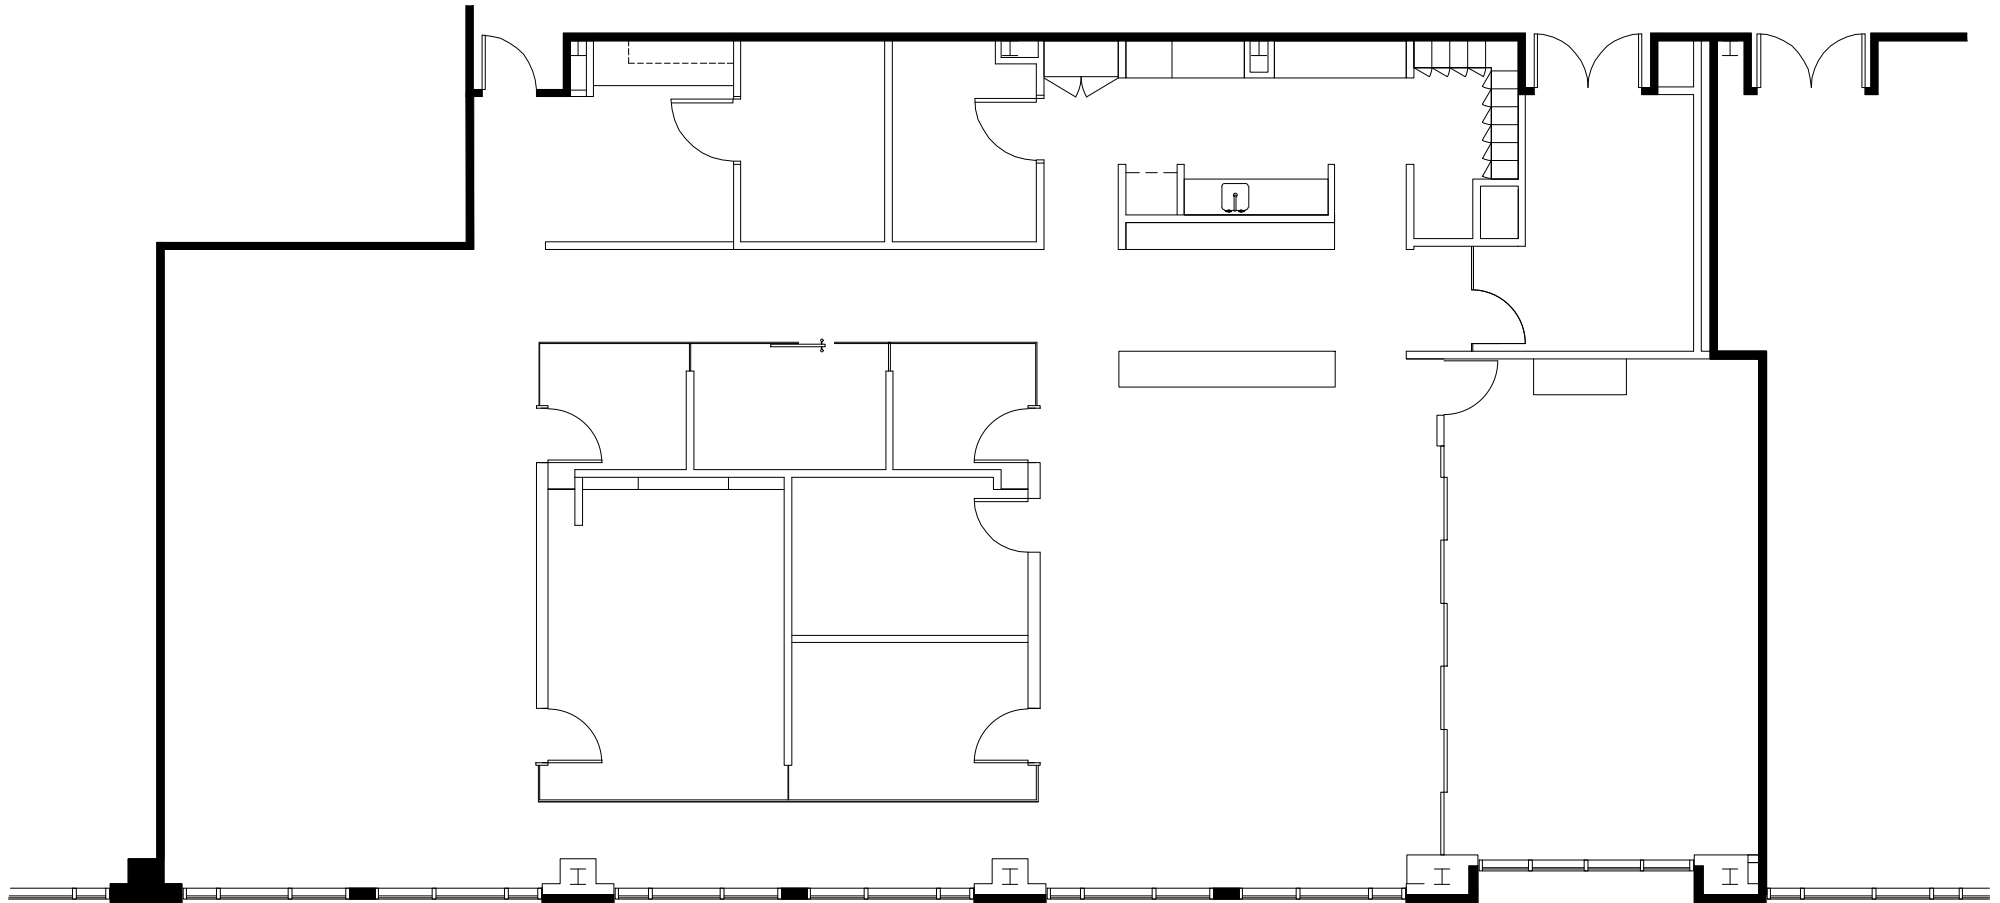

SUITE 550
AS BUILT - 1 OF 1
IRBY BUILDING - LEVEL FIVE
3,952 USF / 4,584 RSF
NOT TO SCALE
DATE: JUNE 5, 2019

NORTHWOOD
OFFICE

**SMITH
HARRIS**
DESIGN
associates