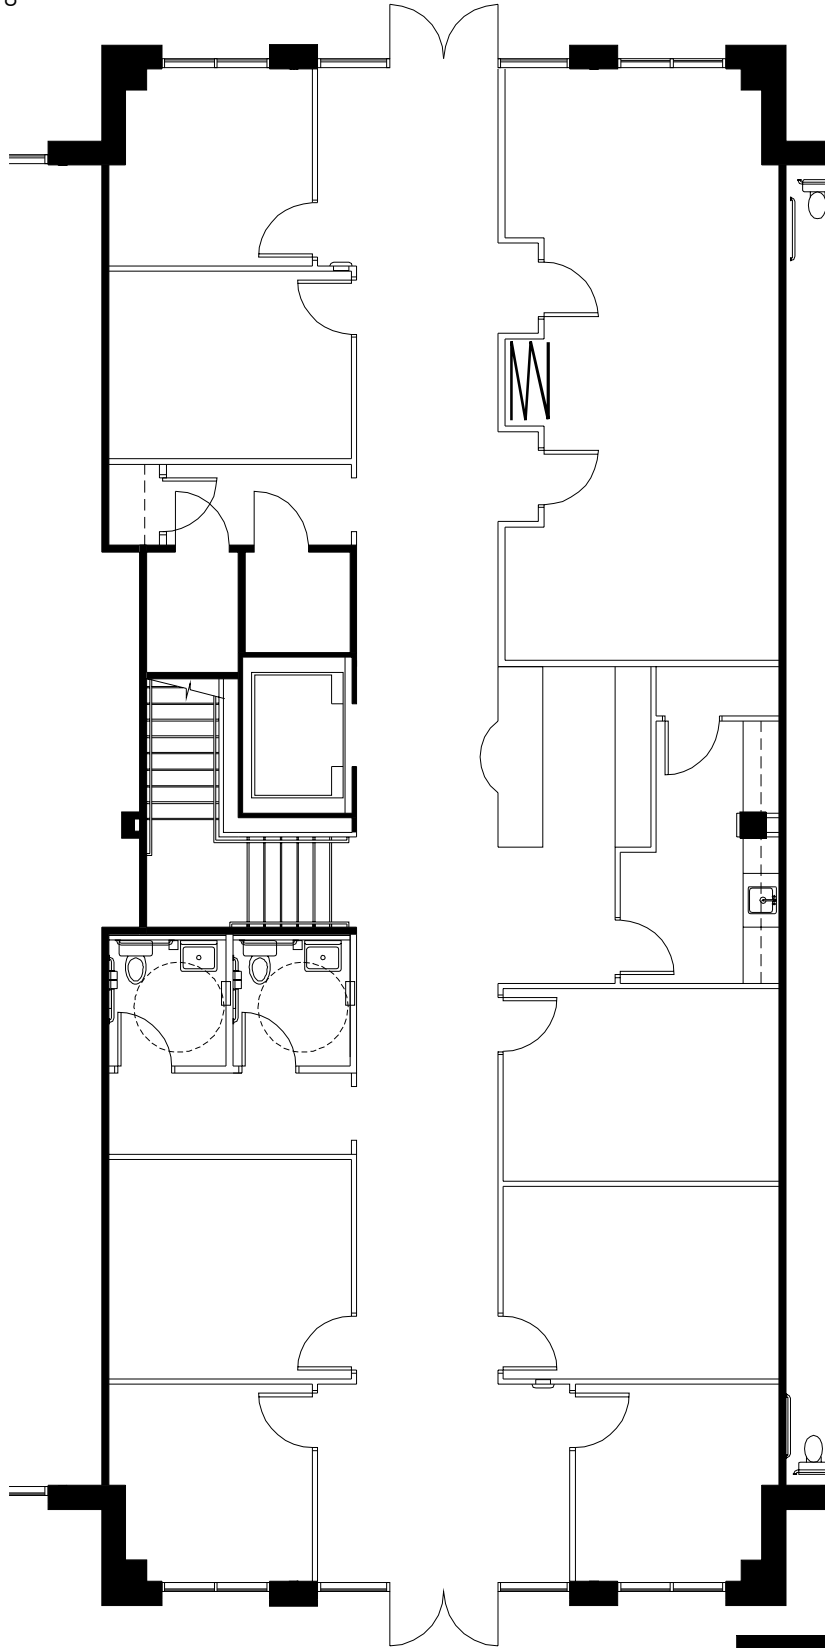

SUITE 100
AS BUILT - 1 OF 1
ALLEN TATE - LEVEL ONE
3,179 RSF (TOTAL)
SCALE: 3/32" = 1'-0"
DATE: SEPTEMBER 20, 2018

KEY PLAN

NORTHWOOD
OFFICE

**SMITH
HARRIS**
DESIGN
associates