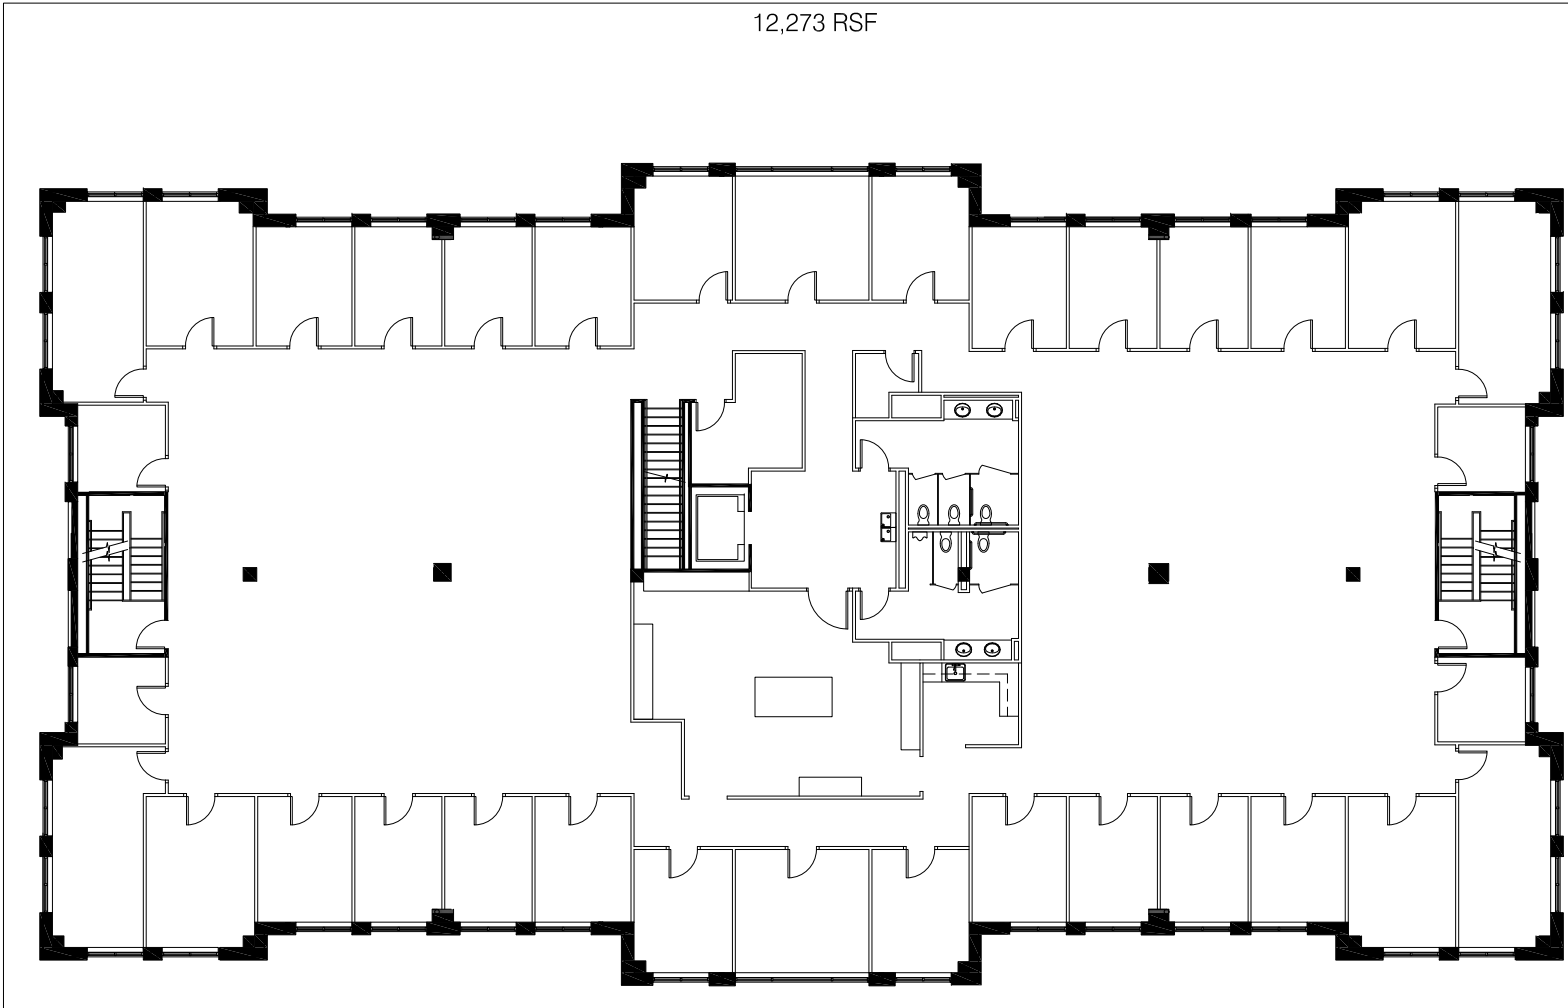

# Allen Tate Building

SUITE 200  
12,273 RSF

15640 Don  
Lochman Ln

Level  
Two

As Built

August 14, 2018

Not to Scale

**NORTHWOOD**  
OFFICE