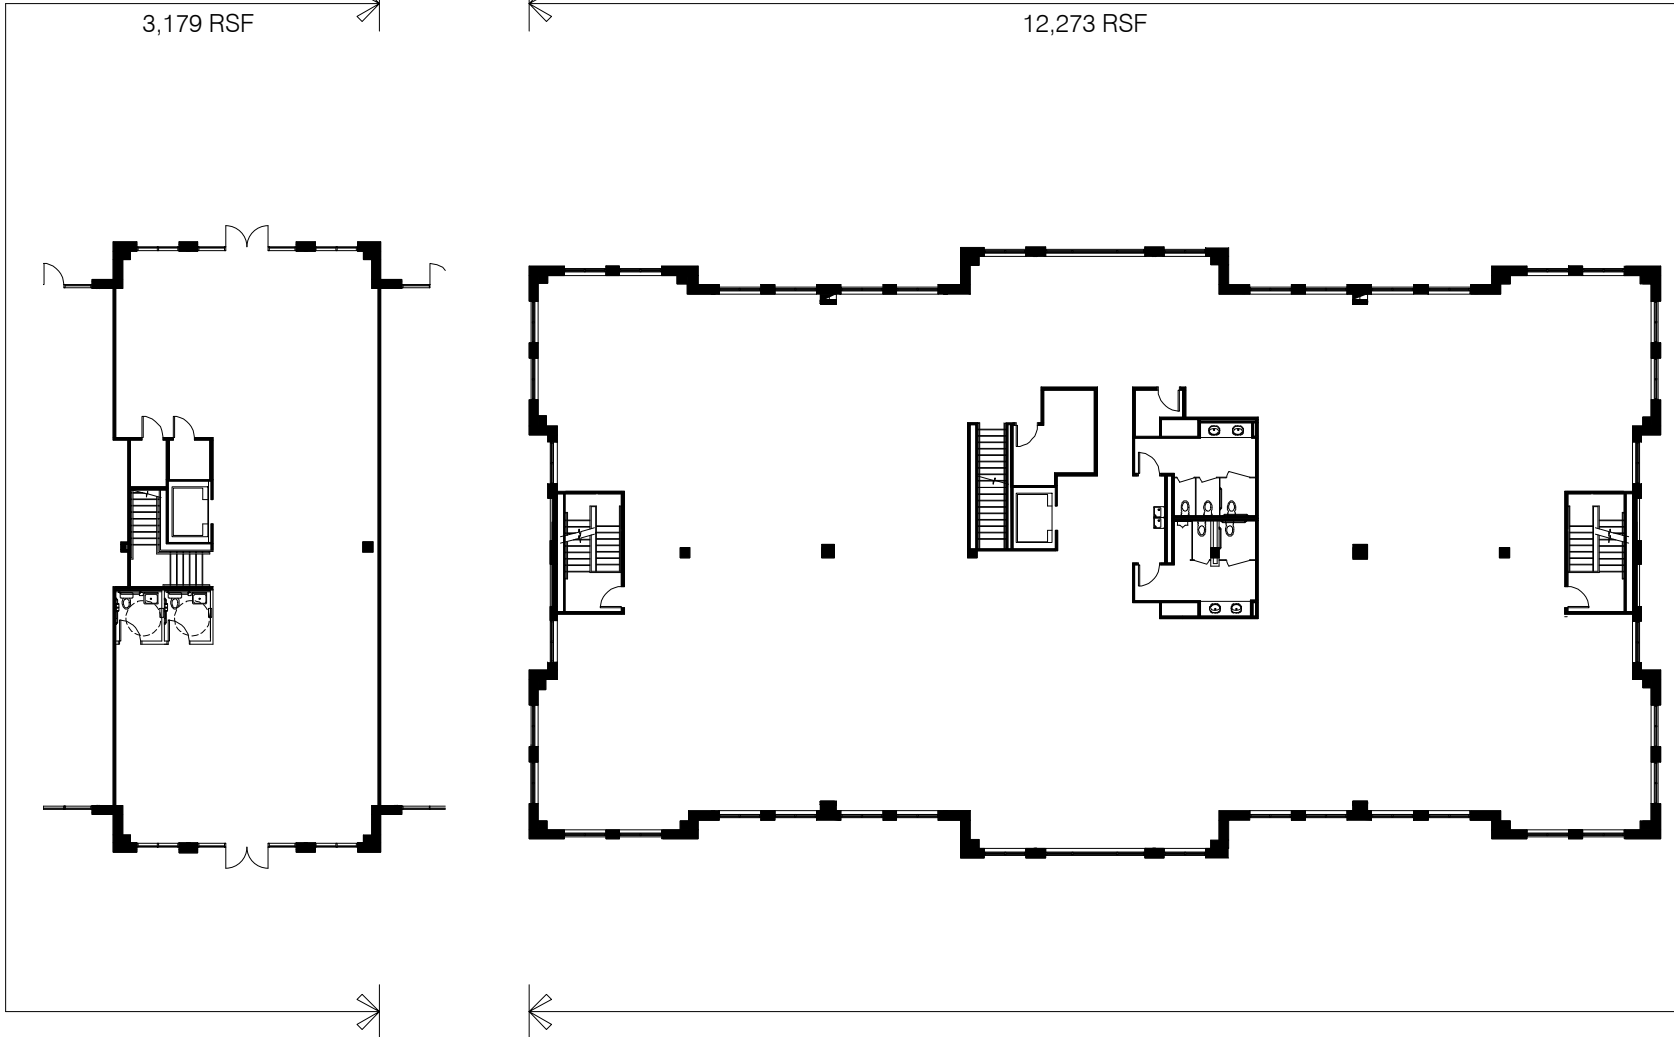

Allen Tate Building

SUITE 100
3,179 RSF

SUITE 200
12,273 RSF

15640 Don
Lochman Ln

Level
One & Two

As Built

Nov. 13, 2019

Not to Scale