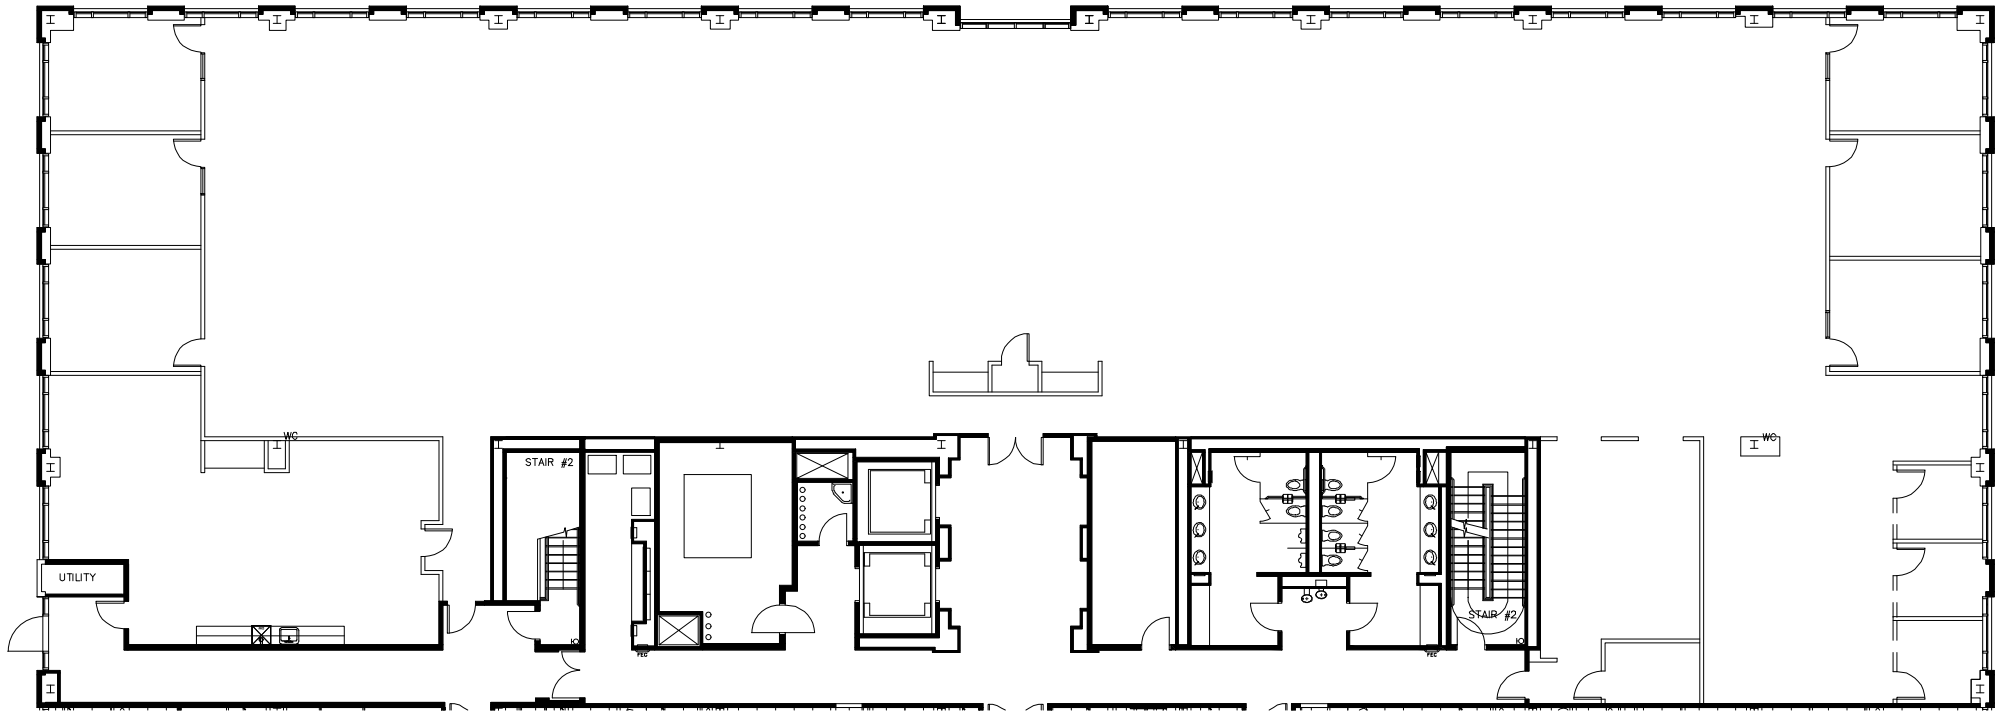

SUITE 250
AS BUILT - 1 OF 1
HAYES BUILDING - LEVEL TWO
11,966 USF / 13,881 RSF
NOT TO SCALE
DATE: JULY 12, 2019

KEY PLAN

NORTHWOOD
OFFICE

**SMITH
HARRIS
DESIGN**
associates