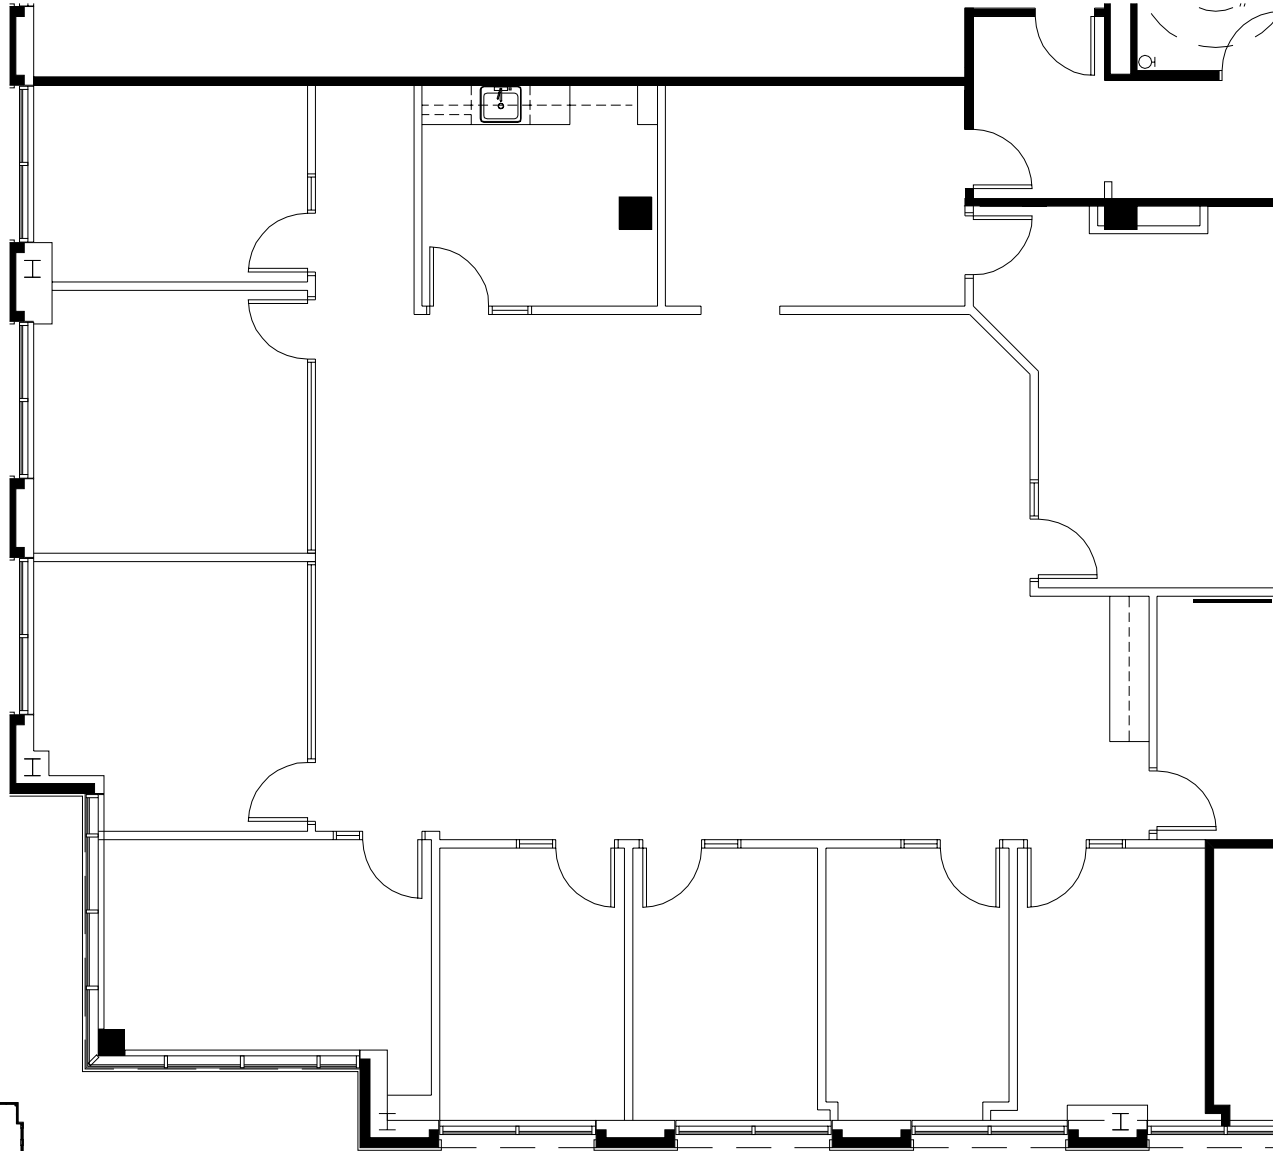

# SUITE 215

## CRAWFORD - FLOOR 2

13830 Ballantyne Corporate Place

3,661 RSF

Scale: 3/32" = 1'0"

SUMMARY	
1	RECEPTION
1	CONFERENCE
1	BREAK
1	IT/STORAGE
1	OPEN COPY
8	OFFICES

KEY PLAN