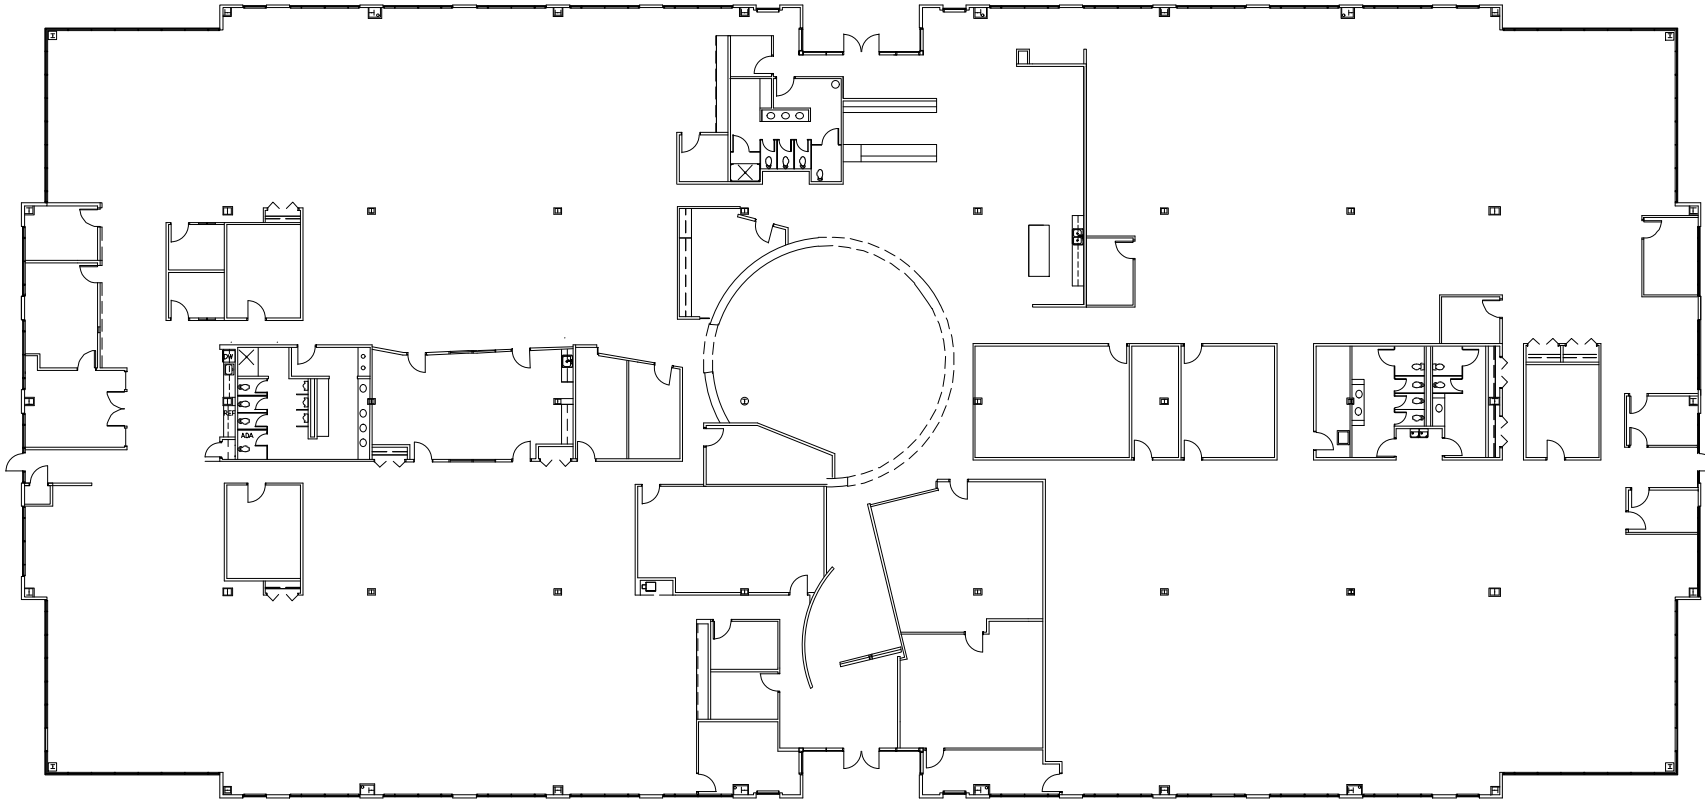

AVAILABLE
SUITE 100
37,821 RSF

11115
Rushmore Drive

Level
One

As Built

July 8, 2019

Not to Scale

NORTHWOOD
OFFICE

**SMITH
HARRIS**
DESIGN
associates