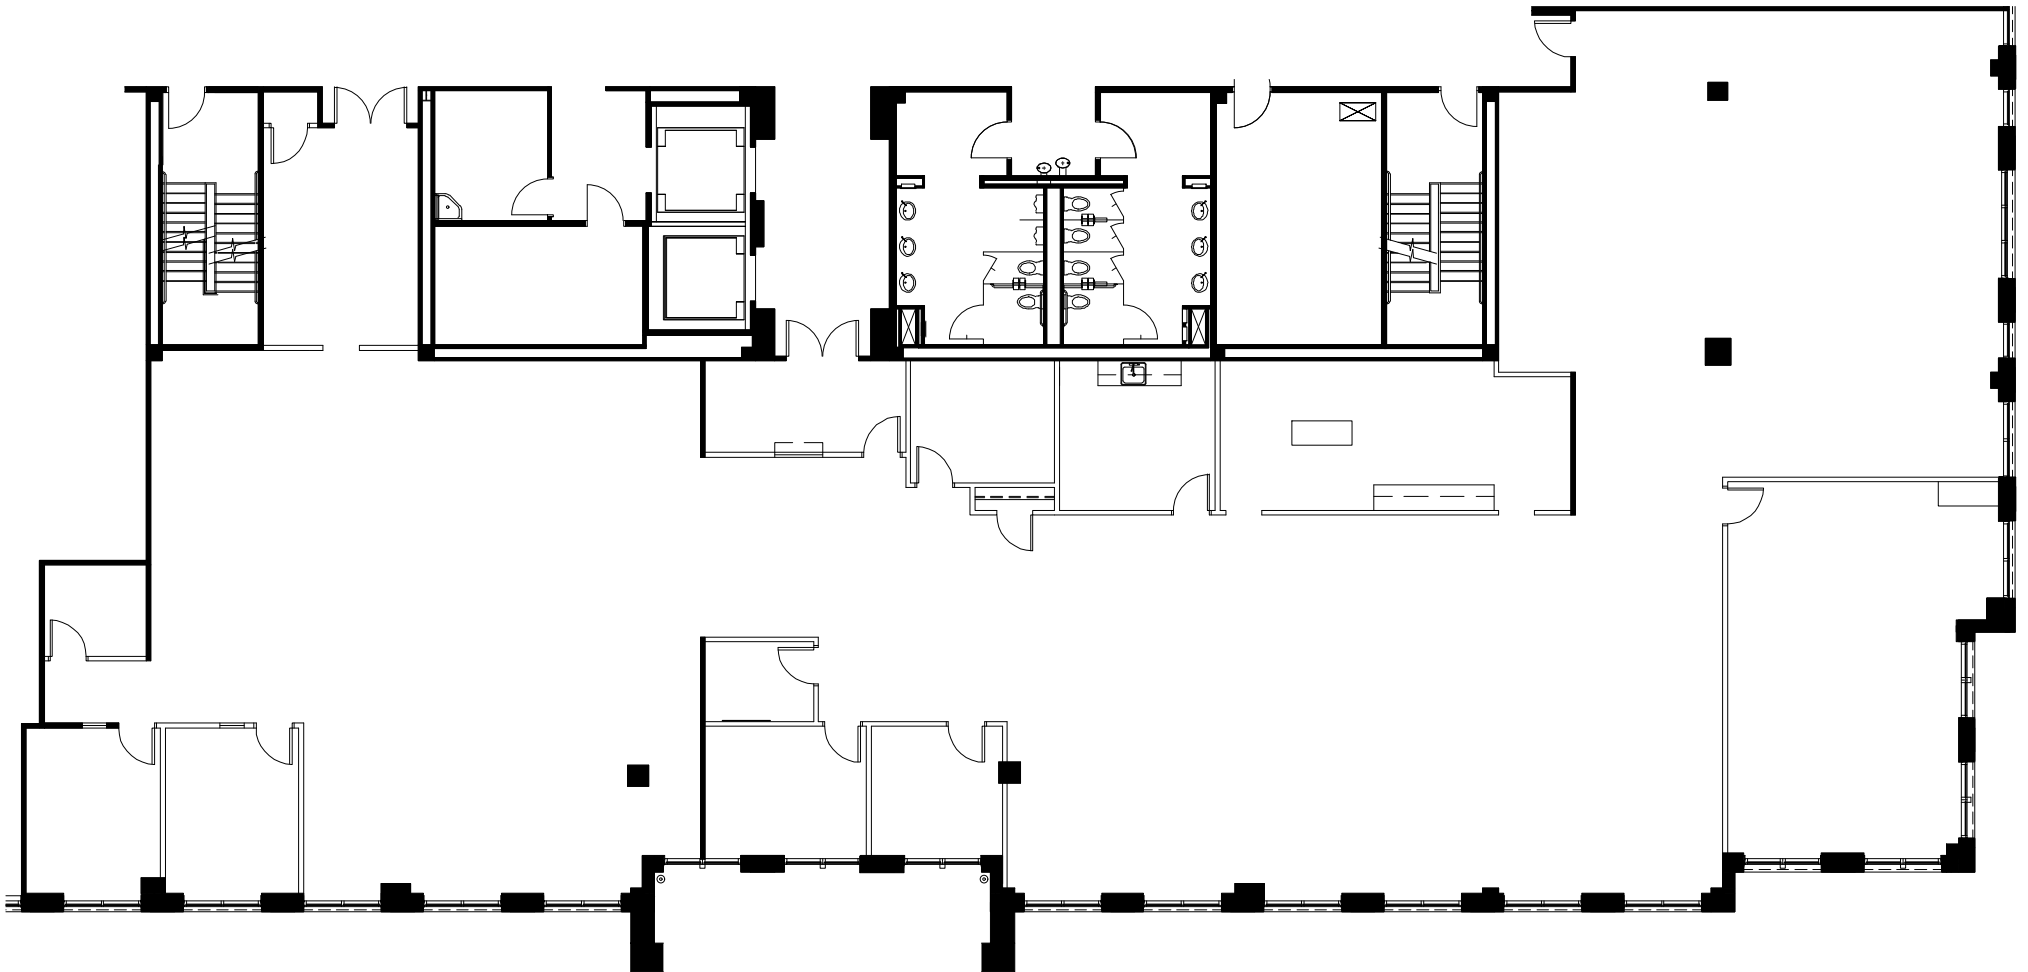

SUITE 400
AS BUILT - 1 OF 1
BRIXHAM GREEN ONE - LEVEL FOUR
8,511 USF / 9,873 RSF
SCALE: 1/16" = 1'-0"
DATE: FEBRUARY 21, 2020

KEY PLAN

NORTHWOOD
OFFICE

**SMITH
HARRIS**
DESIGN
associates