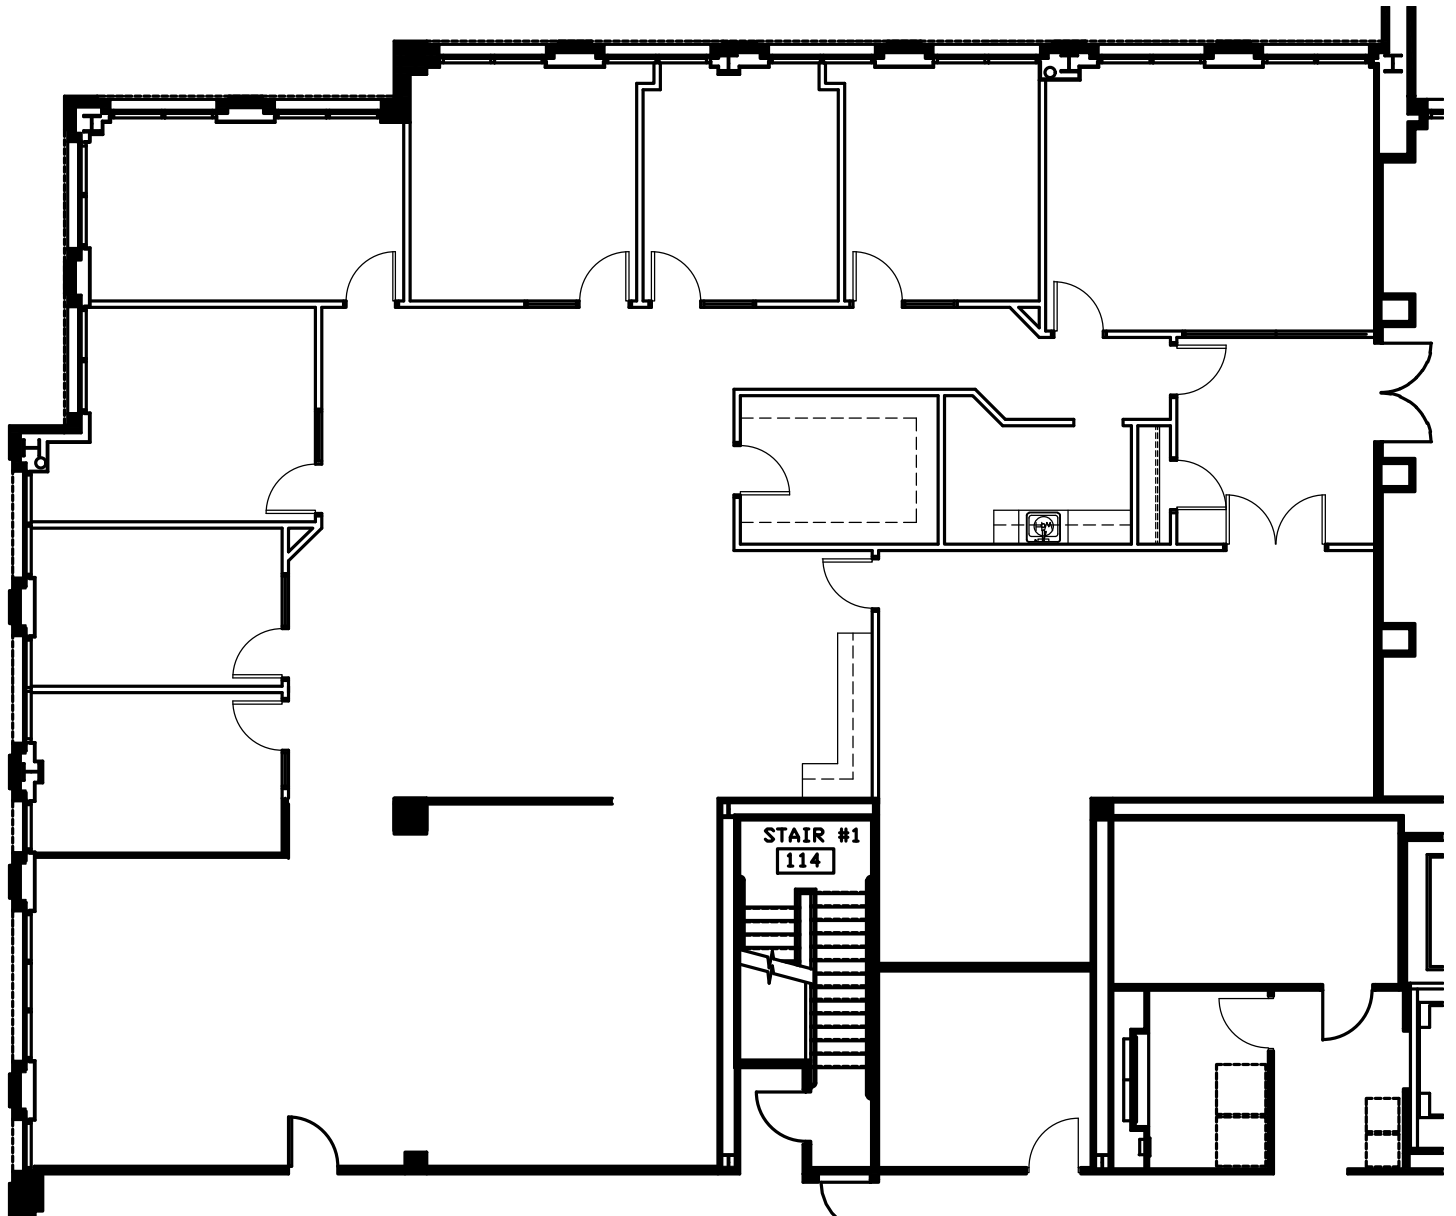

SUITE 190
AS BUILT - 1 OF 1
BRIXHAM GREEN III - LEVEL ONE
4,571 TOTAL USF/5,302 TOTAL RSF
NOT TO SCALE
DATE: MARCH 30, 2020

KEY PLAN

NORTHWOOD
OFFICE

**SMITH
HARRIS**
DESIGN
associates