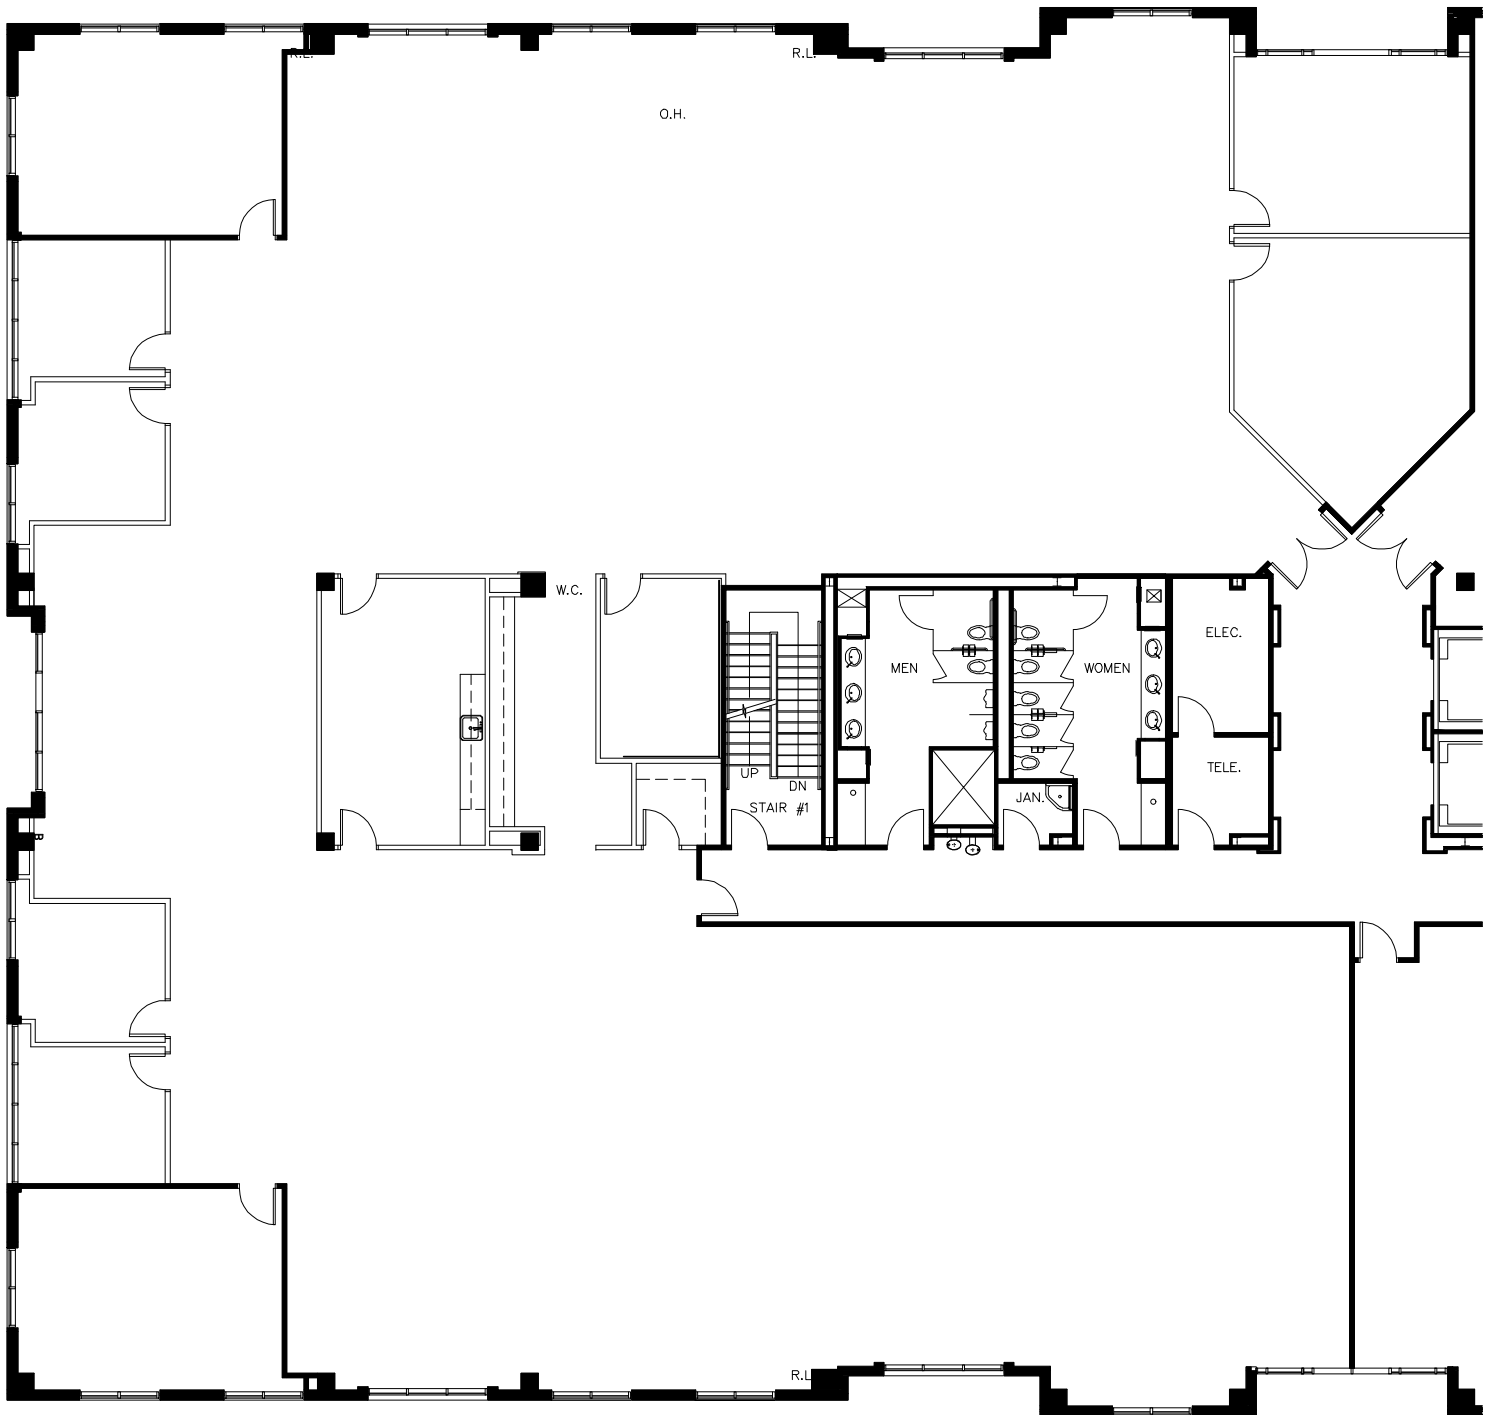

SUITE 200  
AS BUILT - 1 OF 1  
FRENETTE BUILDING - LEVEL TWO  
11,364 USF / 13,182 RSF  
SCALE: 1/16" = 1'-0"  
DATE: MAY 8, 2019

KEY PLAN

**NORTHWOOD**  
OFFICE

**SMITH  
HARRIS**  
DESIGN  
associates