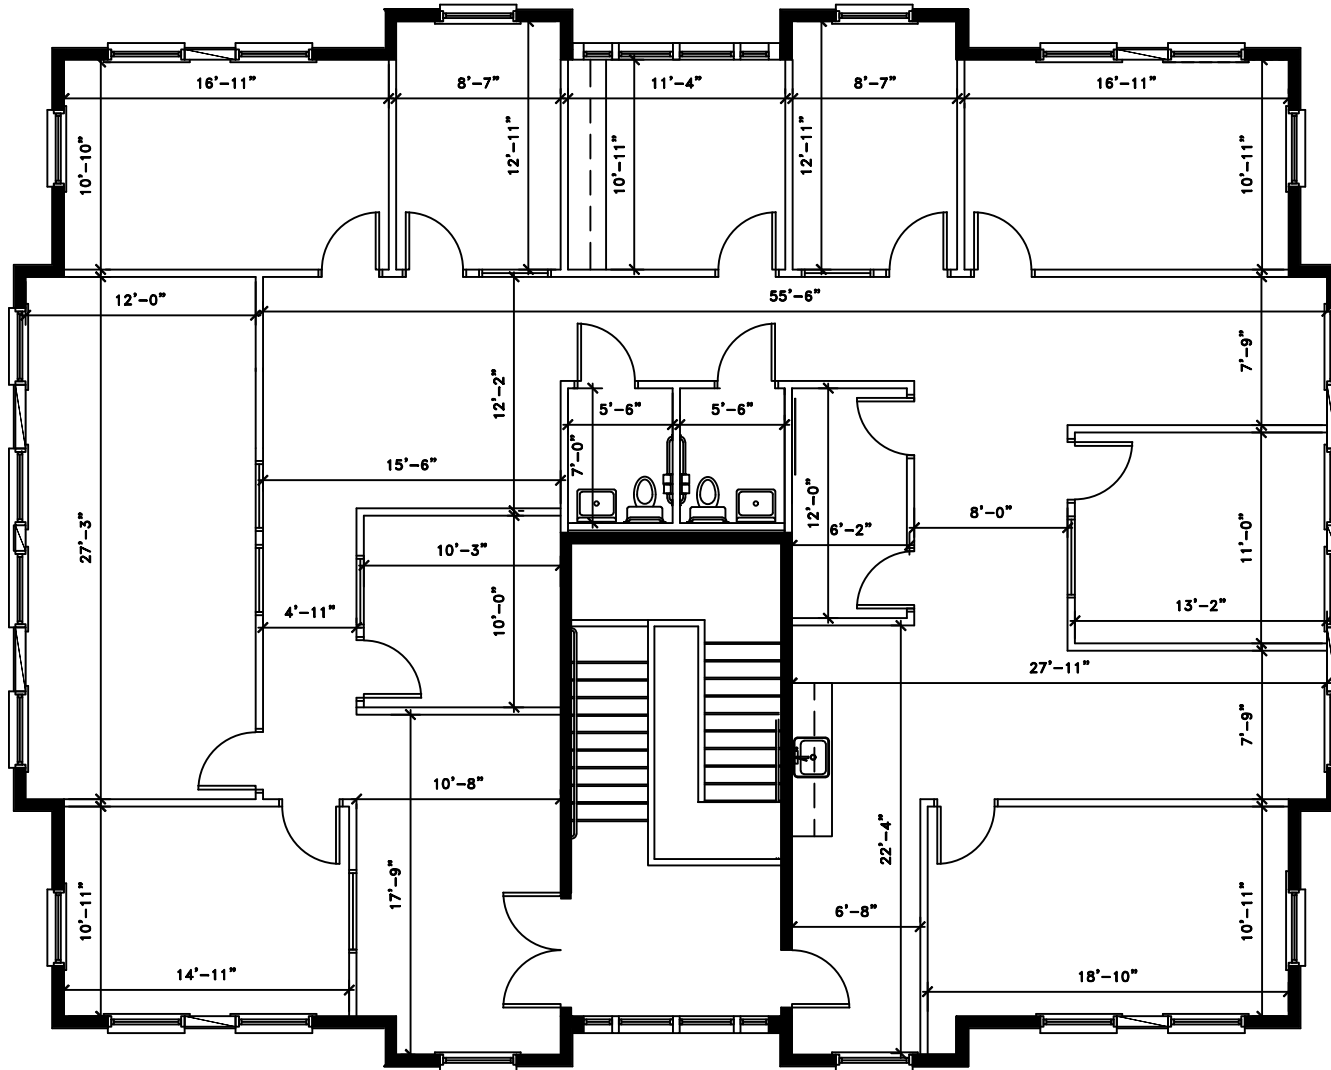

SUITE 200
 AS BUILT - 1 OF 1
 CORPORATE VILLA F - LEVEL TWO
 3,418 RSF
 NOT TO SCALE
 DATE: FEBRUARY 9, 2021

| SUMMARY | |
|---------|----------------|
| 1 | RECEPTION |
| 8 | PRIVATE OFFICE |
| 1 | IT ROOM |
| 2 | RESTROOMS |
| 1 | WORK ROOM |
| 1 | CONFERENCE |
| 3 | OPEN AREAS |
| 1 | BREAK |