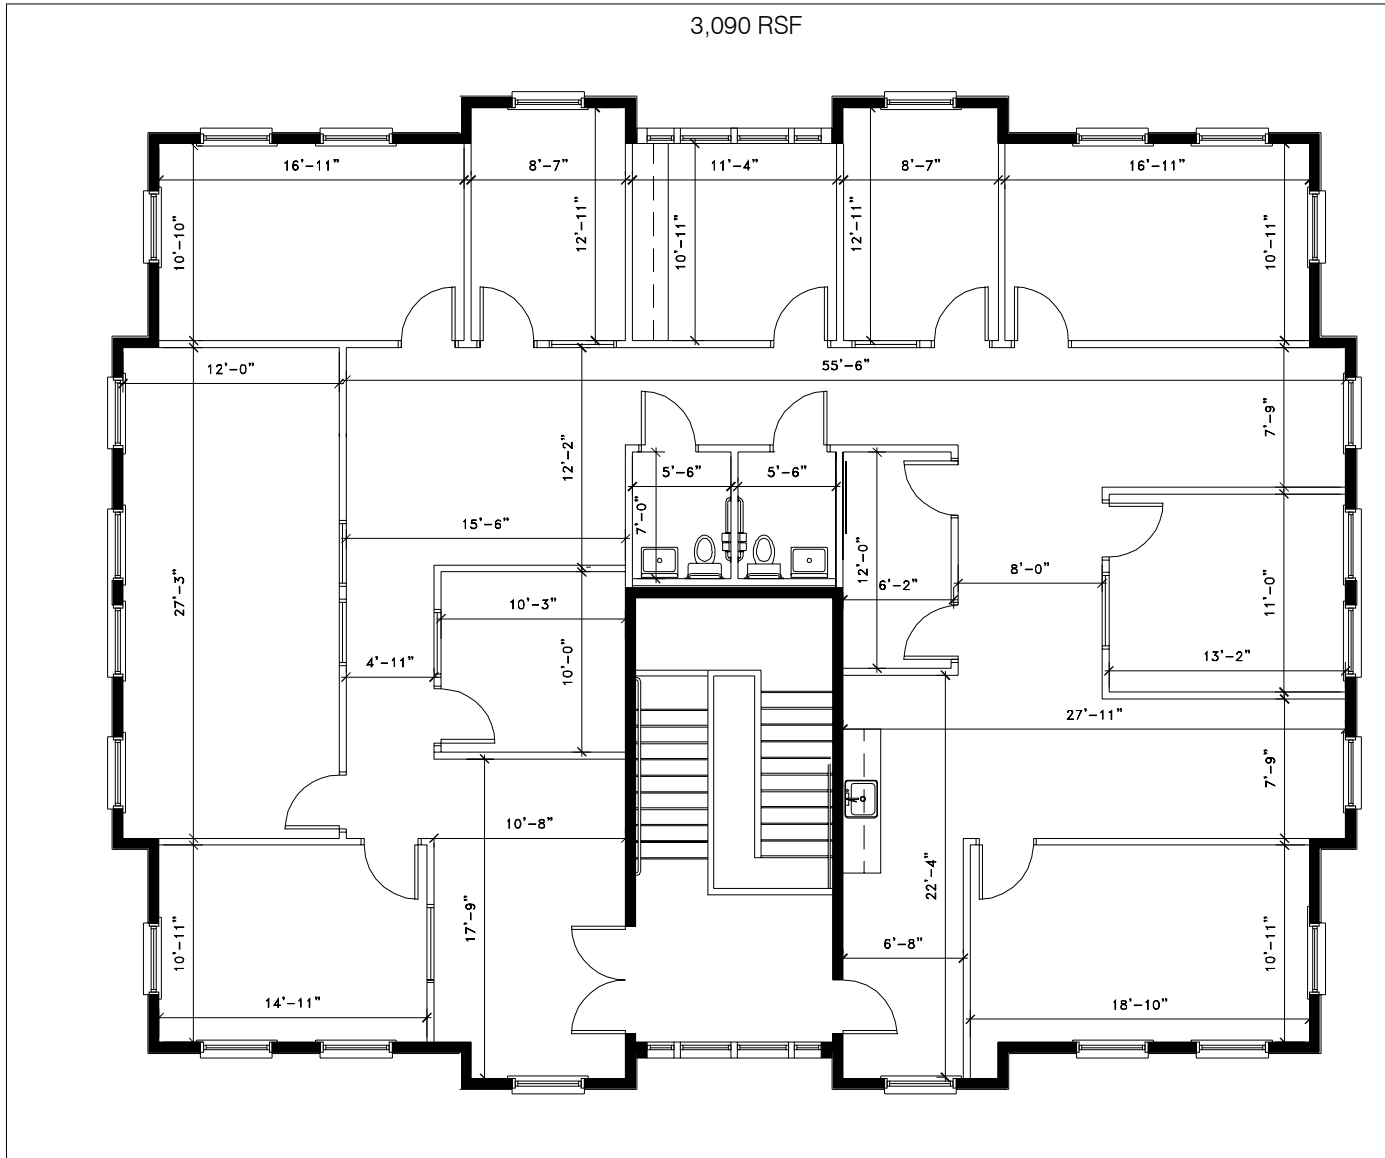

SUITE 200
3,090 RSF

Offices
On Six

North Community
House Road

Building F

Level
Two

As Built

11-19-2020

Not to Scale

NORTHWOOD
OFFICES

**SMITH
HARRIS**
DESIGN
associates

SUMMARY

- 1 RECEPTION
- 1 CONFERENCE ROOM
- 8 OFFICES
- 3 SMALL OPEN AREAS
- 1 COPY/WORK
- 1 GALLEY
- 2 RESTROOMS
- 1 IT/STORAGE