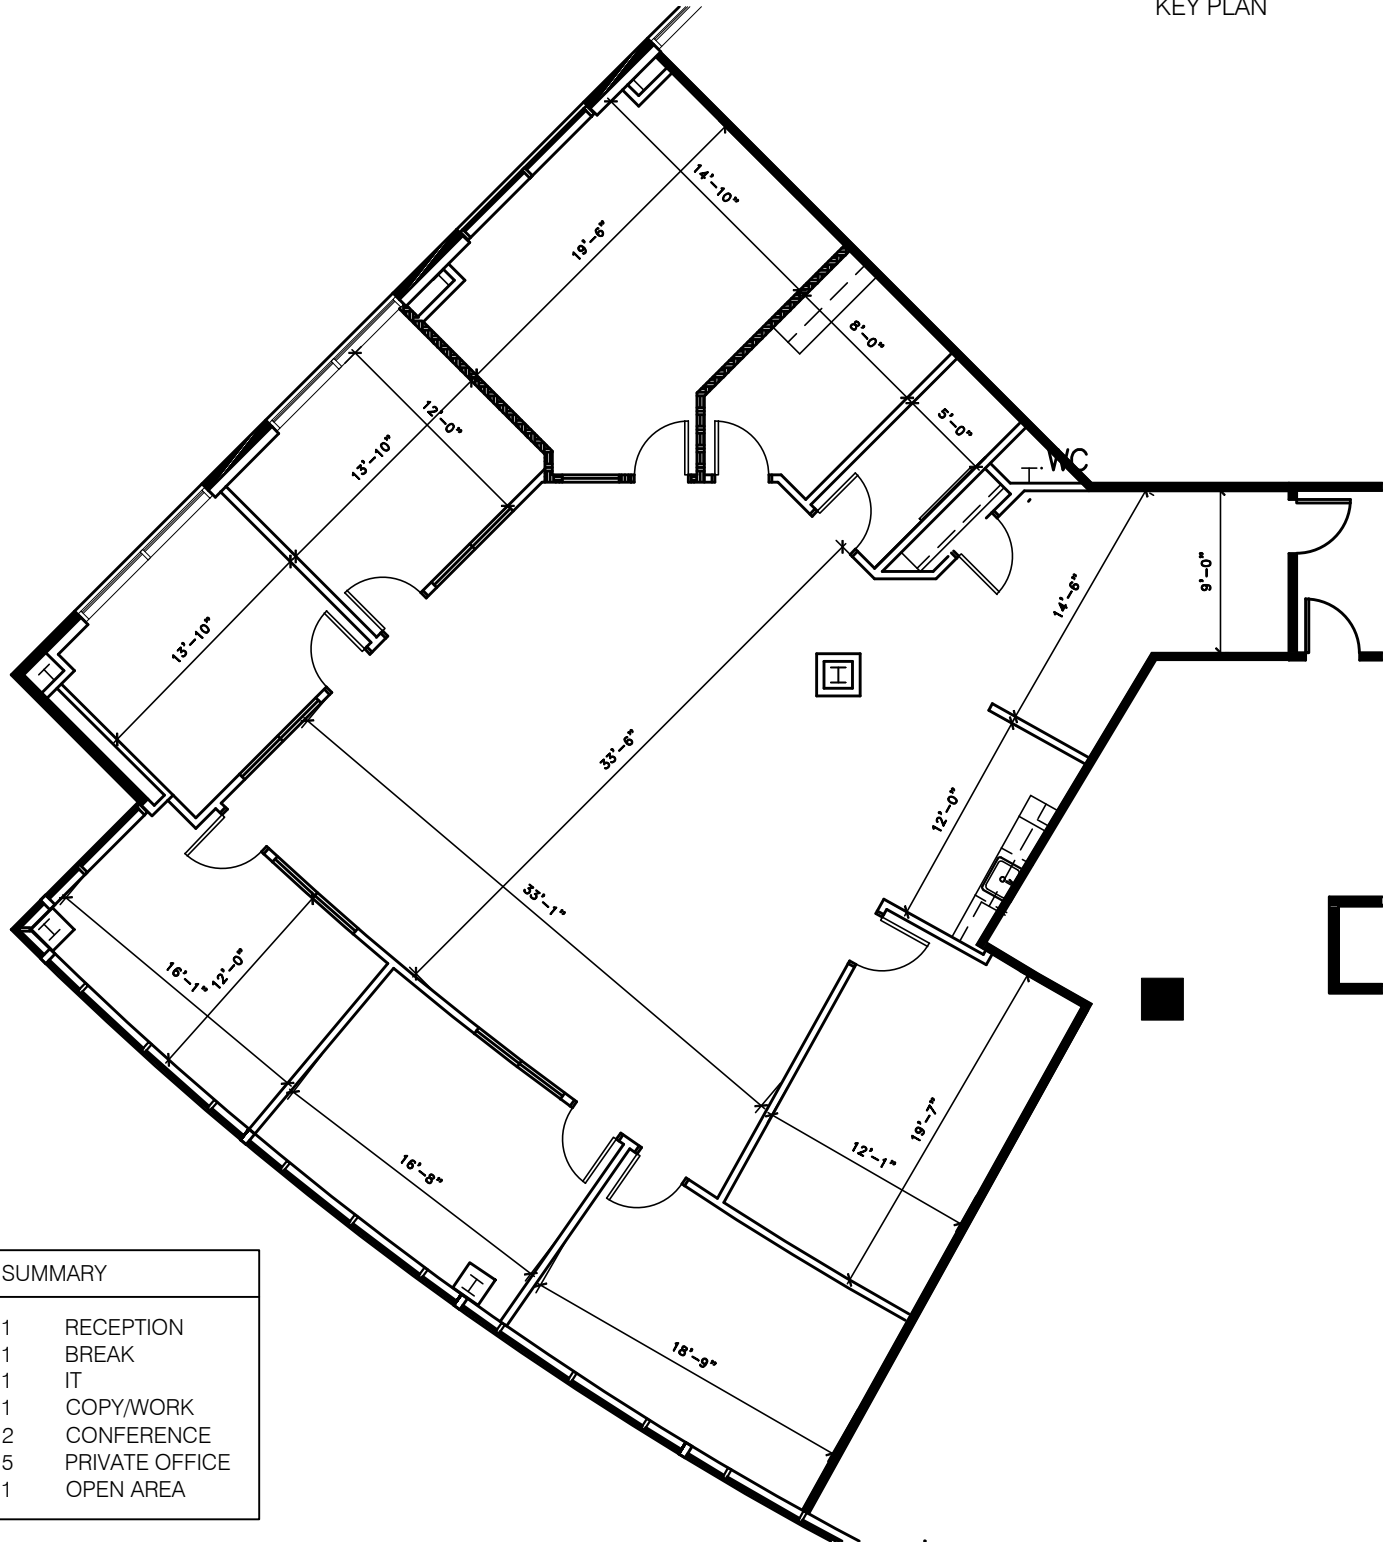

SUITE 425
 AS-BUILT - 1 OF 1
 HARRIS BUILDING
 3,123 USF / 3,623 RSF
 SCALE: 3/32" = 1'-0"
 DATE: DECEMBER 3, 2020

KEY PLAN

SUMMARY	
1	RECEPTION
1	BREAK
1	IT
1	COPY/WORK
2	CONFERENCE
5	PRIVATE OFFICE
1	OPEN AREA