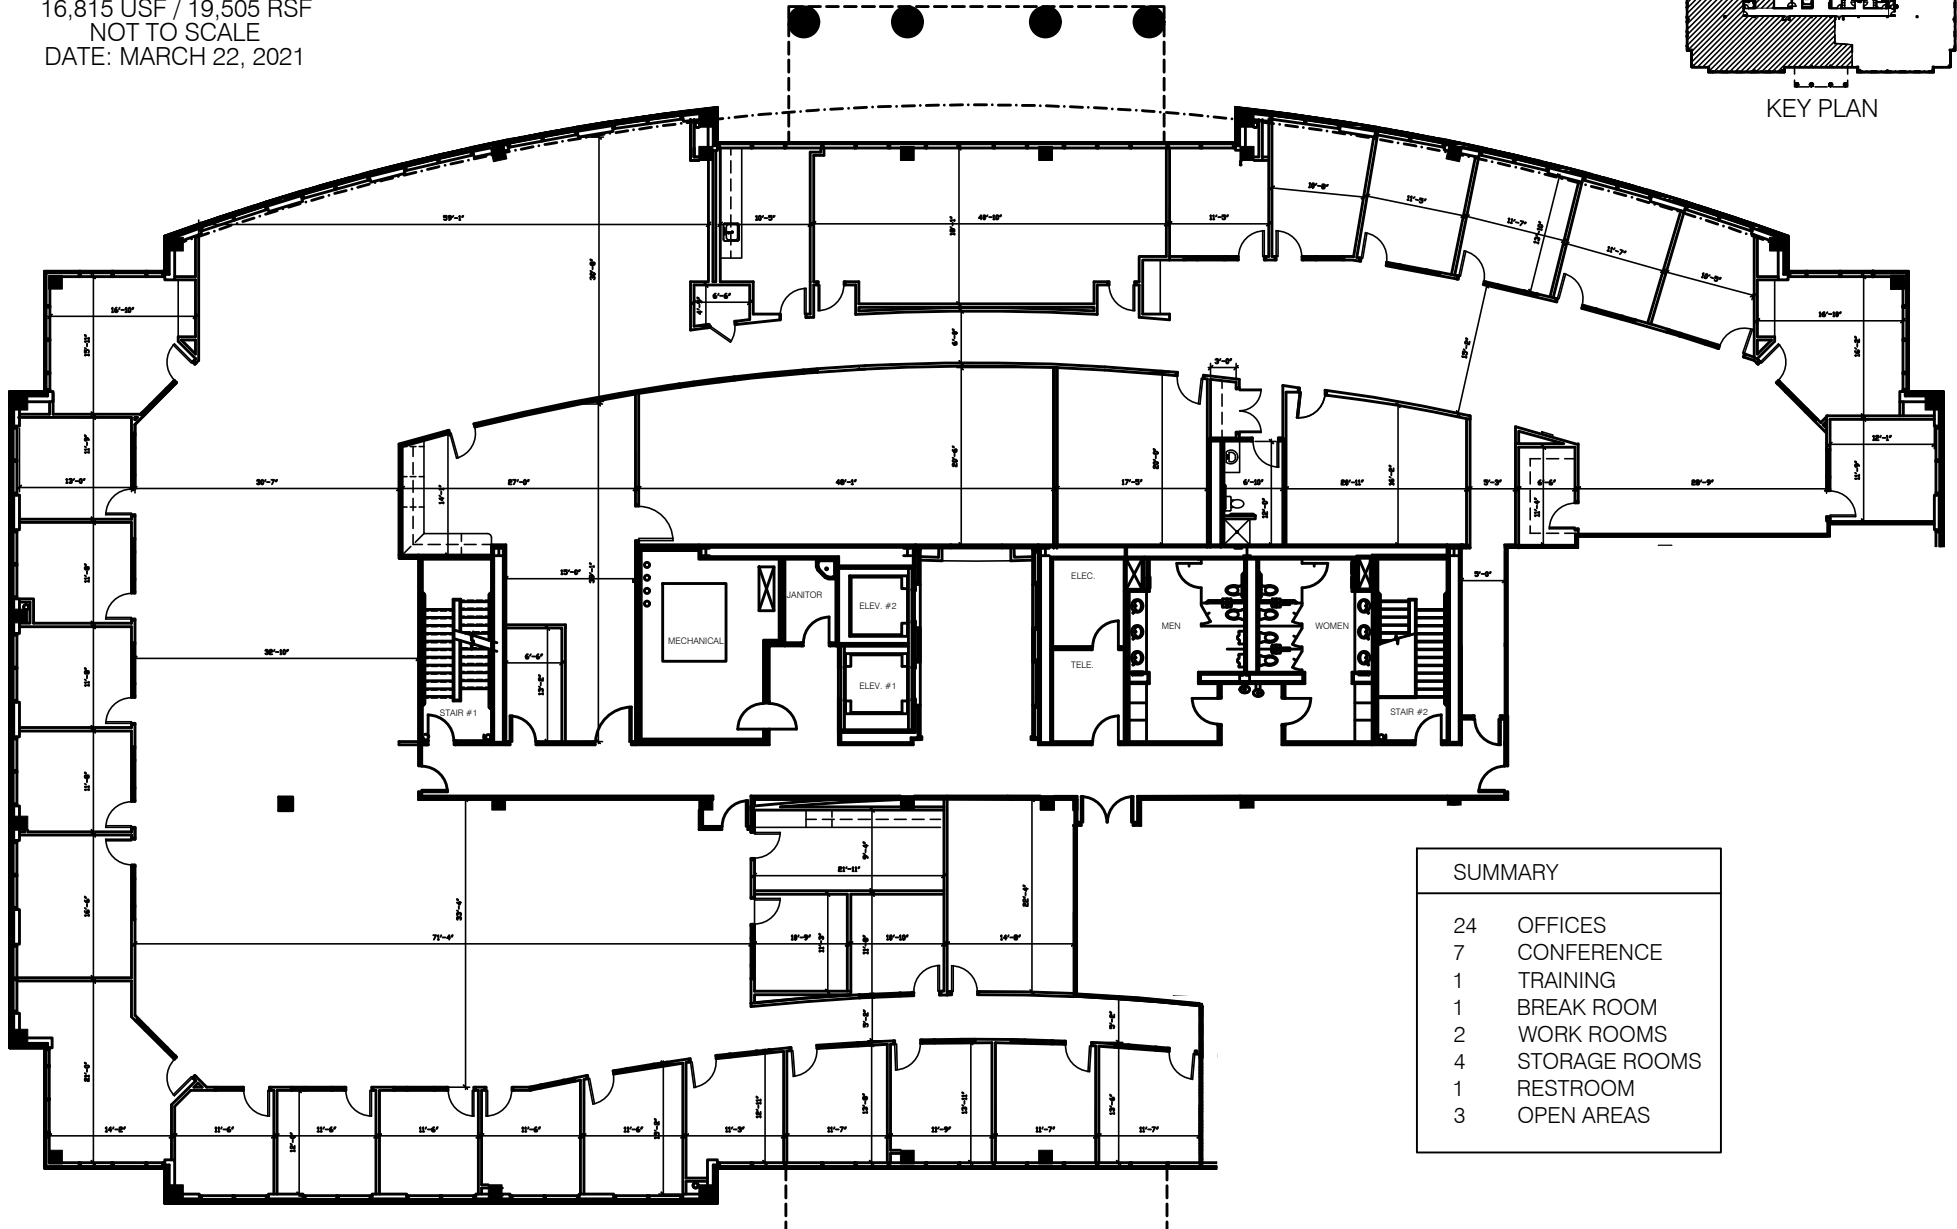

SUITE 400
 AS BUILT - 1 OF 1
 SIMMONS BUILDING - LEVEL FOUR
 16,815 USF / 19,505 RSF
 NOT TO SCALE
 DATE: MARCH 22, 2021

SUMMARY	
24	OFFICES
7	CONFERENCE
1	TRAINING
1	BREAK ROOM
2	WORK ROOMS
4	STORAGE ROOMS
1	RESTROOM
3	OPEN AREAS