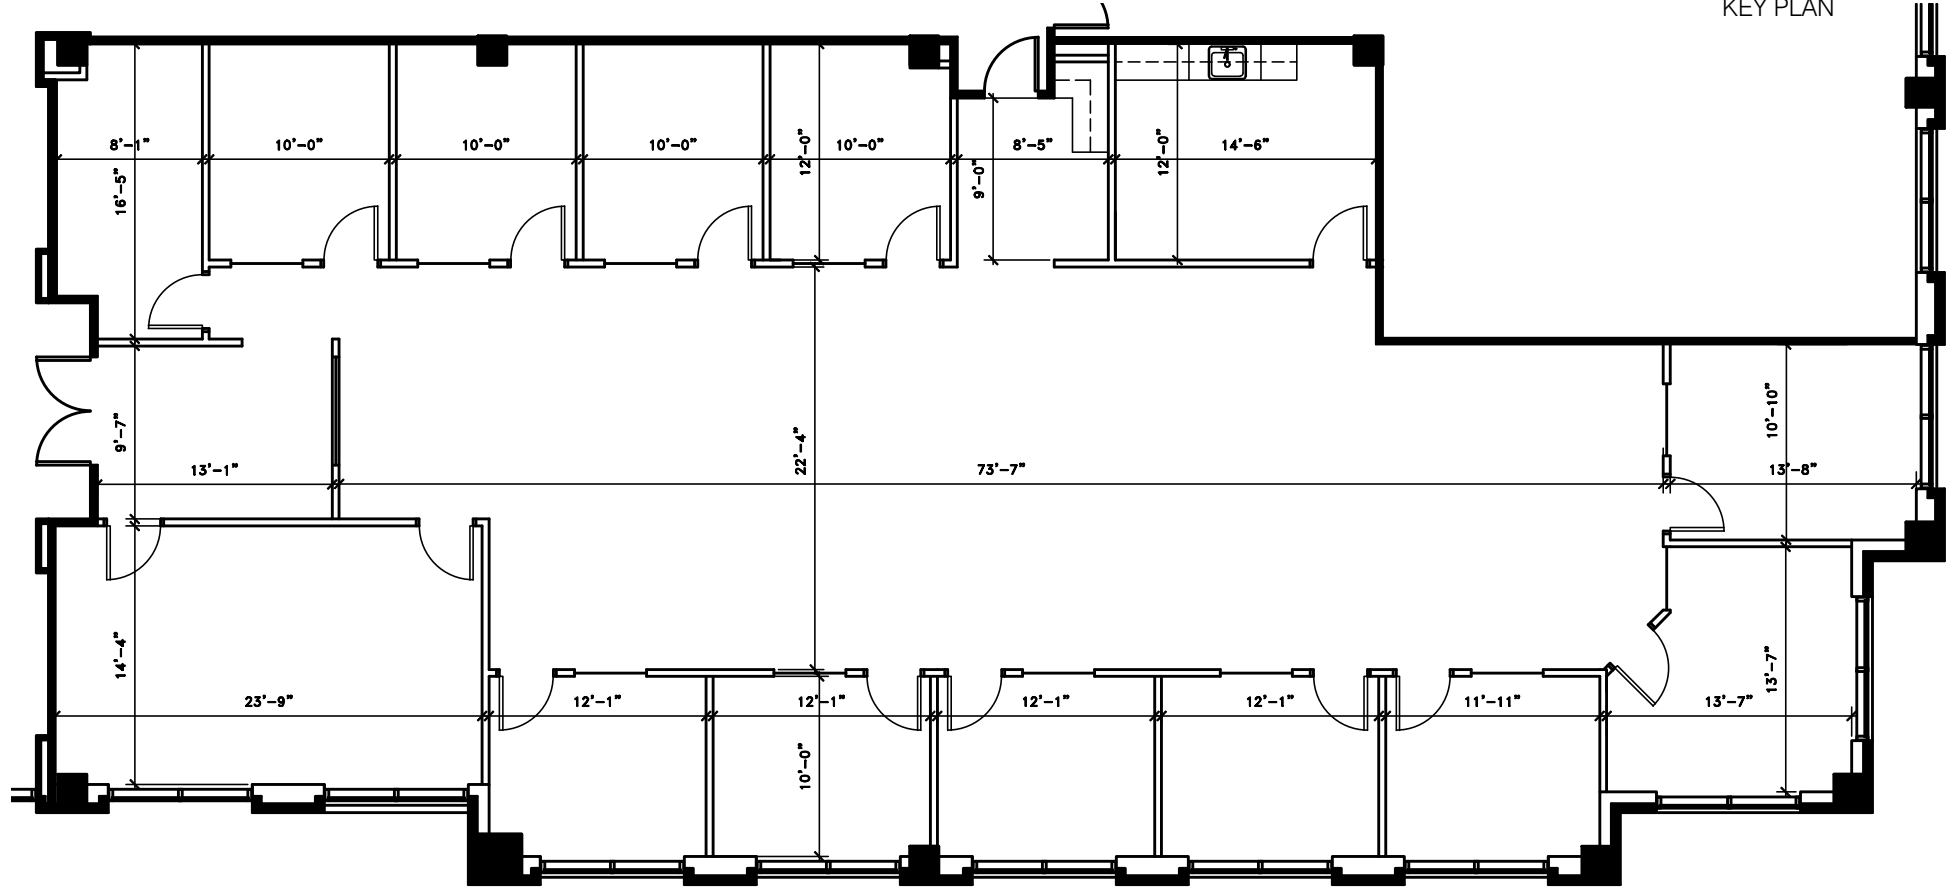

SUITE 125  
 AS BUILT - 1 OF 1  
 SIMMONS BUILDING - LEVEL ONE  
 3,996 USF / 4,635 RSF  
 SCALE: 3/32" = 1'-0"  
 DATE: JULY 6, 2021

KEY PLAN

SUMMARY	
1	ENTRY
1	CONFERENCE
1	IT ROOM
1	OPEN AREA
11	PRIVATE OFFICE
1	BREAK ROOM
1	COPY AREA