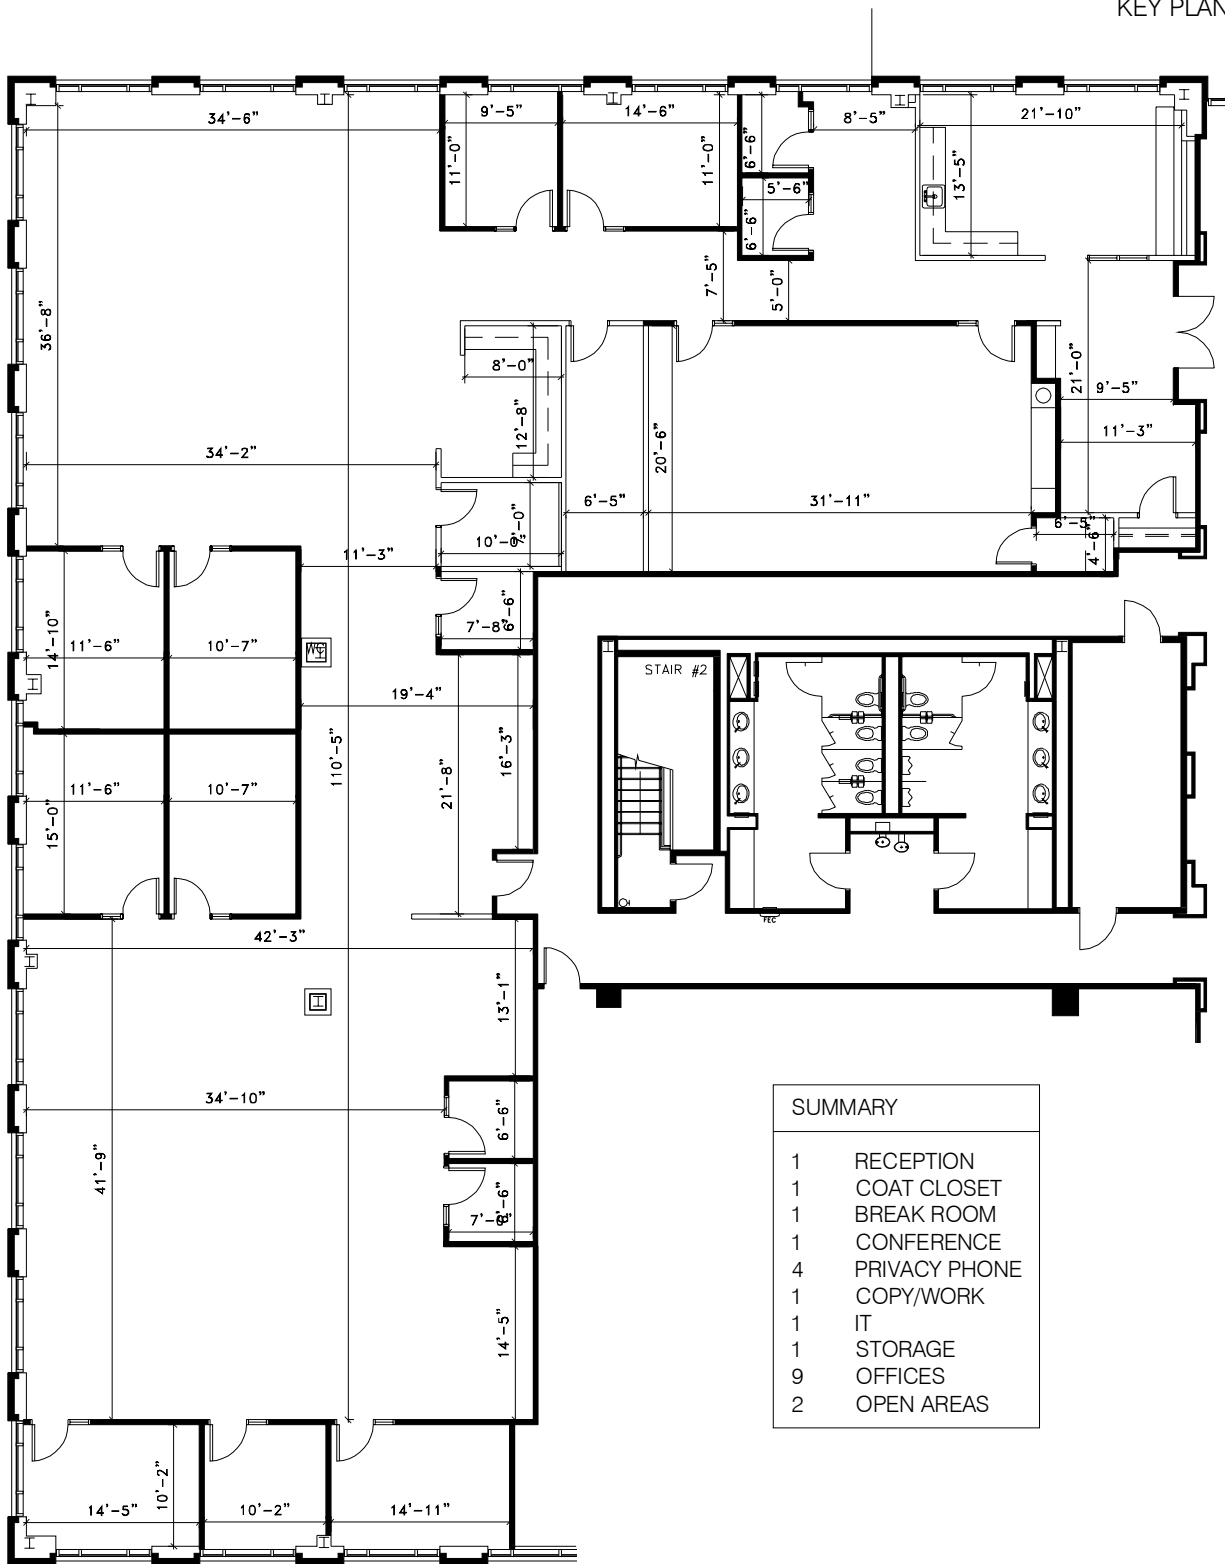

SUITE 100
 AS BUILT - 1 OF 1
 IRBY BUILDING - LEVEL ONE
 7,393 USF / 8,576 RSF
 SCALE: 1/16" = 1'-0"
 DATE: JUNE 14, 2021

KEY PLAN

SUMMARY	
1	RECEPTION
1	COAT CLOSET
1	BREAK ROOM
1	CONFERENCE
4	PRIVACY PHONE
1	COPY/WORK
1	IT
1	STORAGE
9	OFFICES
2	OPEN AREAS