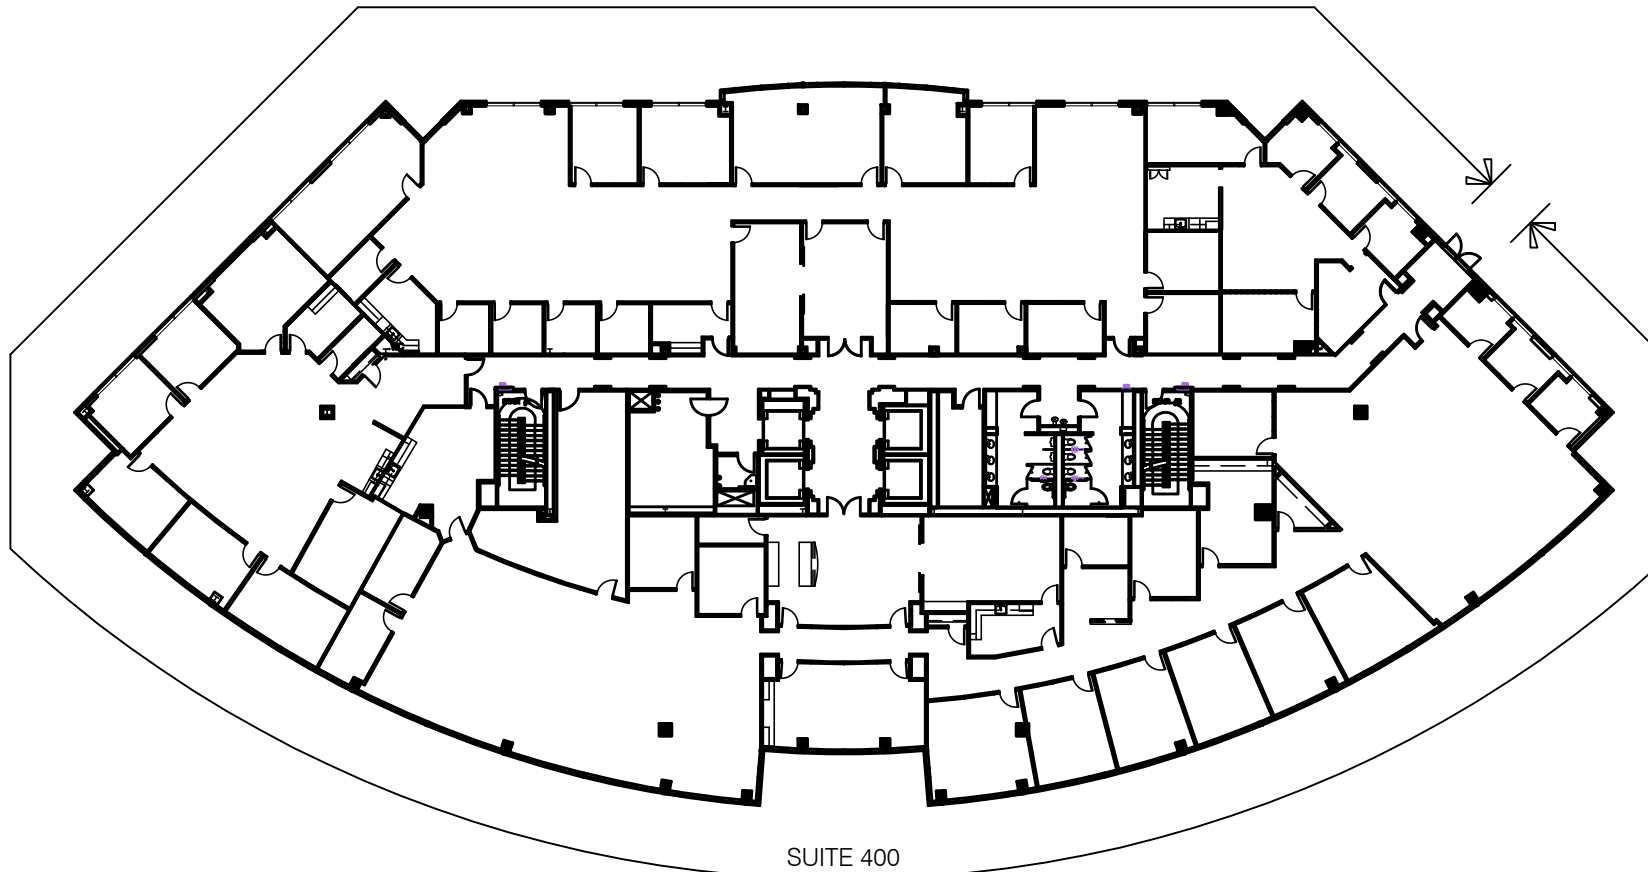

Harris Building

13024 Ballantyne Corporate Place

Level Four

As Built

08/11/2021

Not to Scale

NORTHWOOD
OFFICE

**SMITH
HARRIS**
DESIGN
associates

SUITE 400
23,205 USF / 26,918 RSF